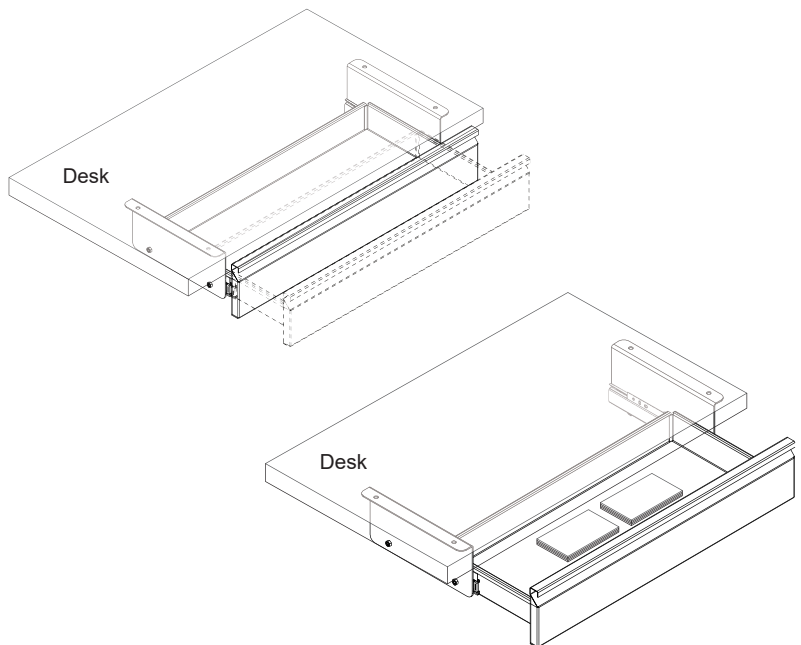

STEP 3

The Drawer is now ready for use.