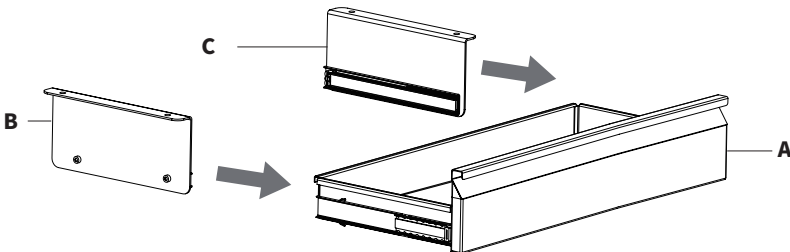

T-A (x1)
Template

TOOLS NEEDED

Phillips
Screwdriver

Drill

DO NOT EXCEED WEIGHT CAPACITY.

Failure to do so may result in serious injury.

ASSEMBLY STEPS

STEP 1

Slide Brackets (**B**, **C**) over rails on Drawer (**A**) to secure it in place.

STEP 2

Place Template **(T-A)** on underside of desktop with arrow facing desktop edge. Mark drilling locations with a pencil and remove template. Drill pilot holes using a 3/32" drill bit. Mount drawer assembly to underside of desk using M5x16mm Screws **(S-A)** and Washers **(S-B)** and a Phillips screwdriver.