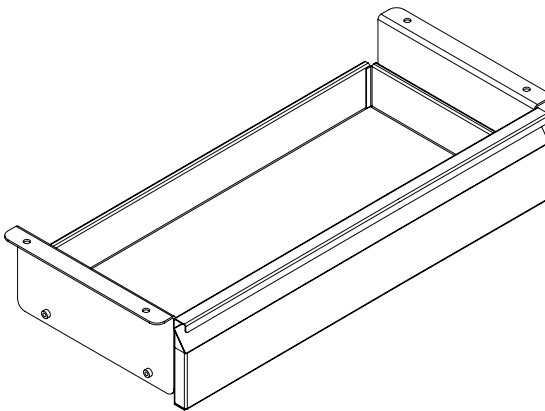

Extra Wide Under Desk Drawer without Shell

Instruction Manual

SKU: DESK-AC03A-22B/W

Scan the QR code with your mobile device or follow the link for helpful videos and specifications related to this product.