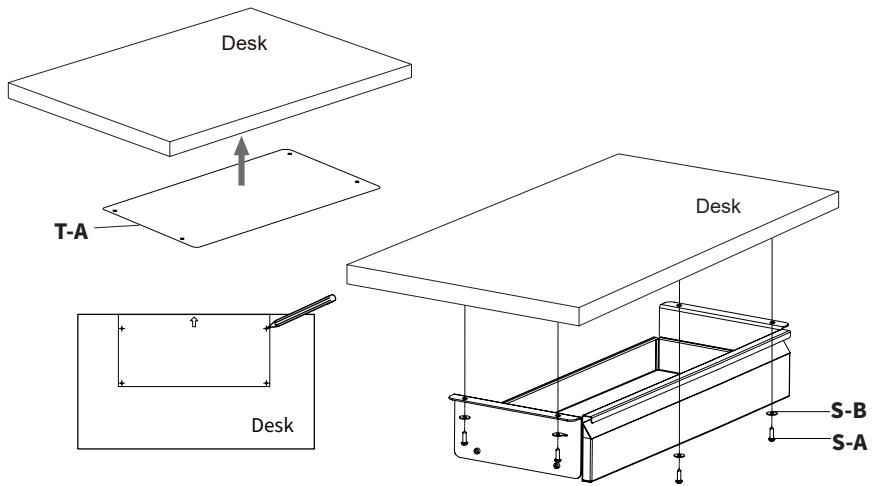

T-A (x1)
Template

TOOLS NEEDED

Phillips
Screwdriver

Drill

DO NOT EXCEED WEIGHT CAPACITY.

Failure to do so may result in serious injury.

ASSEMBLY STEPS

STEP 1

Slide Brackets (**B**, **C**) over rails on Drawer (**A**) to secure it in place.

STEP 2

Place Template **(T-A)** on underside of desktop with arrow facing desktop edge. Mark drilling locations with a pencil and remove template. Drill pilot holes using a 3/32" drill bit. Mount drawer assembly to underside of desk using M5x16mm Screws **(S-A)** and Washers **(S-B)** and a Phillips screwdriver.