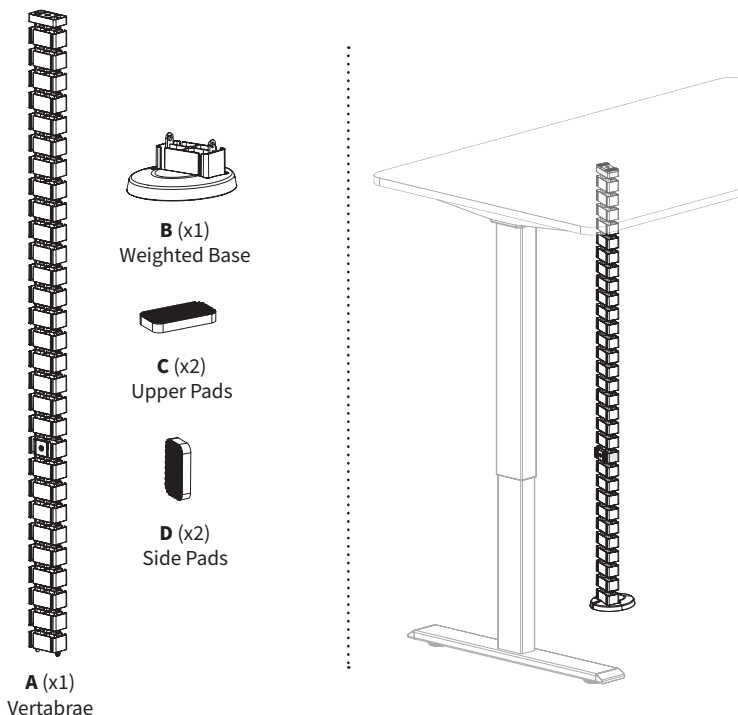

Love your new VIVO setup and want to share?
Tag us in your photo! @vivo_us

LAST UPDATED: 10/25/2022
REV1

Black Magnetic Cable Management Vertebrae

STEP 1

Peel adhesive backing and adhere Upper Pads (C) and Side Pads (D) to the top and front side of Vertebrae (A).

STEP 2

Connect top of vertebrae assembly to metal underside of desk frame.

Secure cables into vertebrae assembly and connect Weighted Base (B).

SKU: DESK-AC01M

⚠ WARNING!

If you do not understand these directions, or if you have any doubts about the safety of the installation, please call a qualified technician. Check carefully to make sure there are no missing or defective parts. Improper installation may cause damage or serious injury. Do not use this product for any purpose that is not explicitly specified in this manual and do not exceed weight capacity. We cannot be liable for damage or injury caused by improper mounting, incorrect assembly, or inappropriate use.