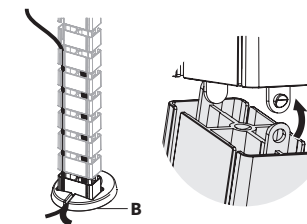

Love your new VIVO setup and want to share?
Tag us in your photo! @vivo_us

LAST UPDATED: 10/25/2022
REV1

Black Magnetic Cable Management Vertebrae

STEP 1

Peel adhesive backing and adhere Upper Pads (C) and Side Pads (D) to the top and front side of Vertebrae (A).

STEP 2

Connect top of vertebrae assembly to metal underside of desk frame.

Secure cables into vertebrae assembly and connect Weighted Base (B).

SKU: DESK-AC01M

⚠ WARNING!

If you do not understand these directions, or if you have any doubts about the safety of the installation, please call a qualified technician. Check carefully to make sure there are no missing or defective parts. Improper installation may cause damage or serious injury. Do not use this product for any purpose that is not explicitly specified in this manual and do not exceed weight capacity. We cannot be liable for damage or injury caused by improper mounting, incorrect assembly, or inappropriate use.