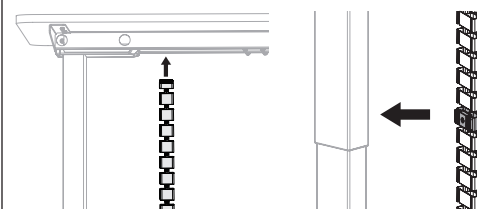

Love your new VIVO setup and want to share?
Tag us in your photo! @vivo_us

LAST UPDATED: 10/25/2022
REV1

Black Magnetic Cable Management Vertebrae

STEP 1

Peel adhesive backing and adhere Upper Pads (C) and Side Pads (D) to the top and front side of Vertebrae (A).

STEP 2

Connect top of vertebrae assembly to metal underside of desk frame.

Secure cables into vertebrae assembly and connect Weighted Base (B).

SKU: DESK-AC01M

⚠ WARNING!

If you do not understand these directions, or if you have any doubts about the safety of the installation, please call a qualified technician. Check carefully to make sure there are no missing or defective parts. Improper installation may cause damage or serious injury. Do not use this product for any purpose that is not explicitly specified in this manual and do not exceed weight capacity. We cannot be liable for damage or injury caused by improper mounting, incorrect assembly, or inappropriate use.