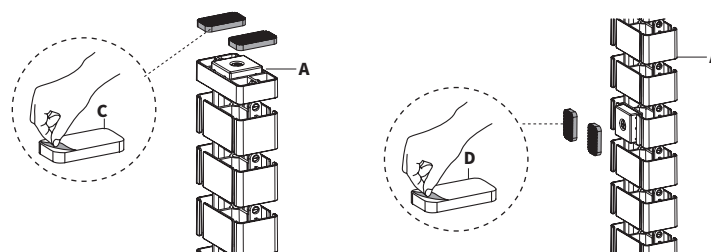

Love your new VIVO setup and want to share?
Tag us in your photo! @vivo_us

LAST UPDATED: 10/25/2022
REV1

Black Magnetic Cable Management Vertebrae

STEP 1

Peel adhesive backing and adhere Upper Pads (C) and Side Pads (D) to the top and front side of Vertebrae (A).

STEP 2

Connect top of vertebrae assembly to metal underside of desk frame.

Secure cables into vertebrae assembly and connect Weighted Base (B).

SKU: DESK-AC01M

⚠ WARNING!

If you do not understand these directions, or if you have any doubts about the safety of the installation, please call a qualified technician. Check carefully to make sure there are no missing or defective parts. Improper installation may cause damage or serious injury. Do not use this product for any purpose that is not explicitly specified in this manual and do not exceed weight capacity. We cannot be liable for damage or injury caused by improper mounting, incorrect assembly, or inappropriate use.