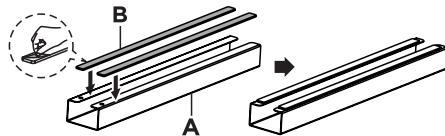

SKU: DESK-AC01-1MB

Black Magnetic Cable Management Channel

PACKAGE CONTENTS

A (x1)
Channel

B (x2)
Magnetic Strip

Attach Magnetic Strips (**B**) to Channel (**A**). Route cables through Channels (**A**), making sure there's enough slack for desk movement if needed.

NOTE: The desk leg MUST be steel with a flat side for proper magnetic adhesion of the organizer. To ensure the the adhesive reaches maximum strength, before attaching to the desk frame, allow the Magnetic Strips (**B**) to stay on Channel (**A**) for 24 hours.