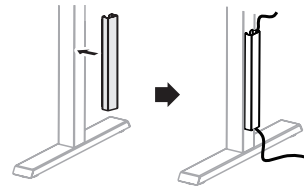

SKU: DESK-AC01-1MB

Black Magnetic Cable Management Channel

PACKAGE CONTENTS

A (x1)
Channel

B (x2)
Magnetic Strip

Attach Magnetic Strips (**B**) to Channel (**A**). Route cables through Channels (**A**), making sure there's enough slack for desk movement if needed.

NOTE: The desk leg MUST be steel with a flat side for proper magnetic adhesion of the organizer. To ensure the the adhesive reaches maximum strength, before attaching to the desk frame, allow the Magnetic Strips (**B**) to stay on Channel (**A**) for 24 hours.