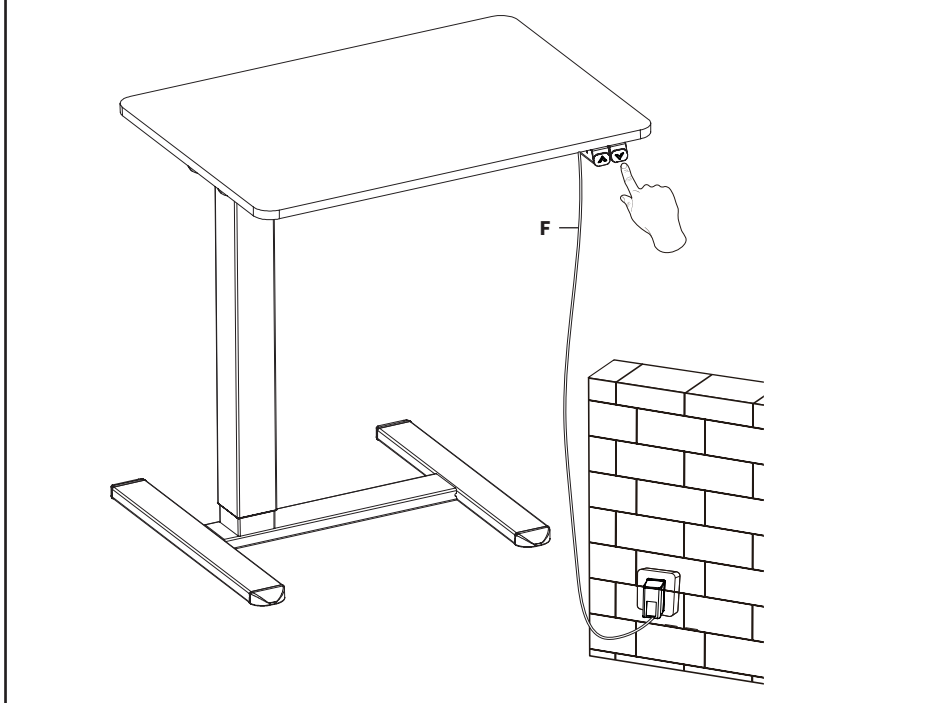

STEP 6

Plug AC Power Adapter (**F**) into a compatible outlet and follow the operating instructions on next page before use.