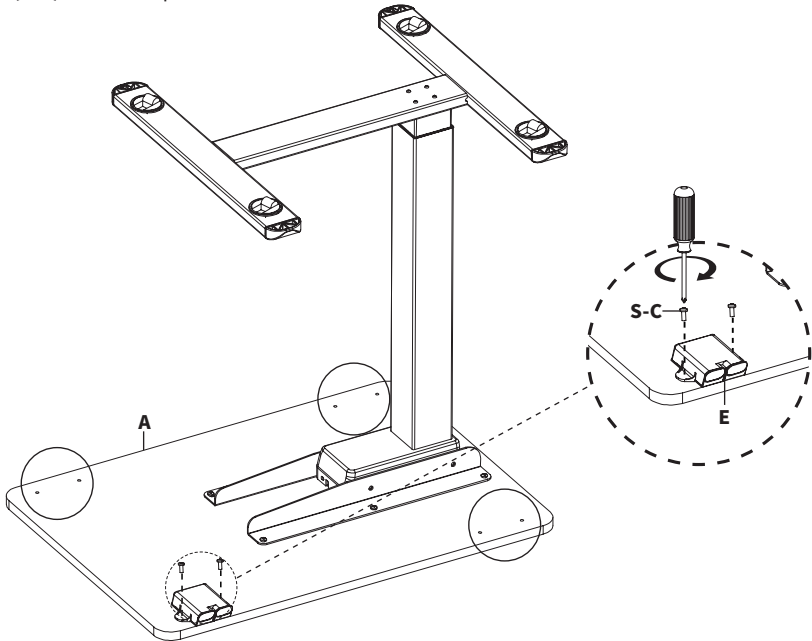

TOOLS NEEDED

Phillips
Screwdriver

ASSEMBLY STEPS

STEP 1

Install Base (B) to the underside of Adjustable Leg (C) using M6x35mm Screws (S-A) and 5mm Allen Wrench (T-A).

STEP 2

Install Side Bracket Set (D) to Adjustable Leg (C) using M6x11mm Screws (S-B) and 5mm Allen Wrench (T-A).

STEP 3

Install Desktop (A) to Side Bracket Set (D) using M5x12mm Screws (S-C) and a Phillips screwdriver.

NOTE: Desktop (A) should extend out over the Base (B).

STEP 4

The Control Panel (E) can be installed on any of the four corners of the Desktop (A). Select the mounting location best for your use case and install Control Panel (E) to Desktop (A) using M5x12mm Screws (S-C) and a Phillips screwdriver.

STEP 5

Plug the Motor Cable (**C1**) from Adjustable Leg (**C**) and AC Power Adapter (**F**) into Control Panel (**E**). Remove protective film from Cable Clips (**G**) and apply them to the underside of Desktop (**A**) to aid in cable management.