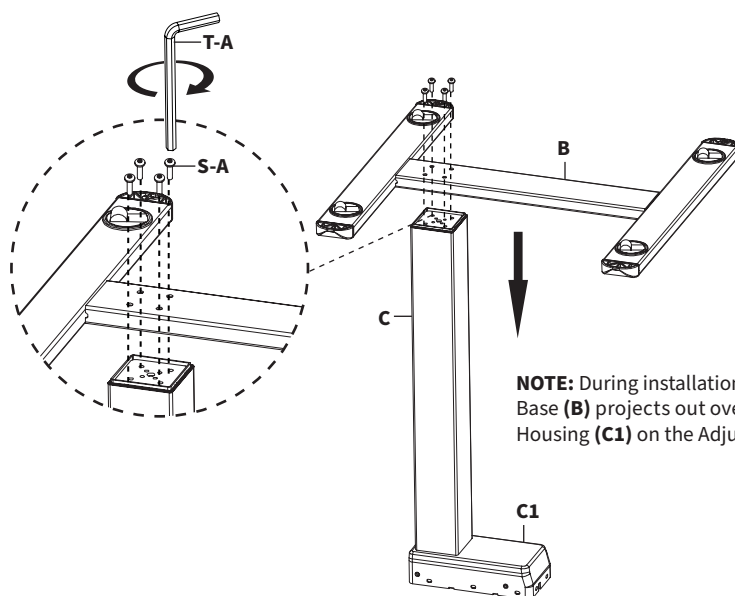

G (x4)
Cable Clips

S-A (x5)
M6x35mm
Screw

S-B (x5)
M6x11mm
Screw

S-C (x9)
M5x12mm
Screw

T-A (x1)
5mm Allen
Wrench

NOTE: SOME HARDWARE MAY NOT BE USED DURING ASSEMBLY.

DO NOT EXCEED WEIGHT CAPACITY.

Failure to do so may result in serious injury.

TOOLS NEEDED

Phillips
Screwdriver

ASSEMBLY STEPS

STEP 1

Install Base (B) to the underside of Adjustable Leg (C) using M6x35mm Screws (S-A) and 5mm Allen Wrench (T-A).

STEP 2

Install Side Bracket Set (D) to Adjustable Leg (C) using M6x11mm Screws (S-B) and 5mm Allen Wrench (T-A).

STEP 3

Install Desktop (A) to Side Bracket Set (D) using M5x12mm Screws (S-C) and a Phillips screwdriver.

NOTE: Desktop (A) should extend out over the Base (B).

STEP 4

The Control Panel (E) can be installed on any of the four corners of the Desktop (A). Select the mounting location best for your use case and install Control Panel (E) to Desktop (A) using M5x12mm Screws (S-C) and a Phillips screwdriver.