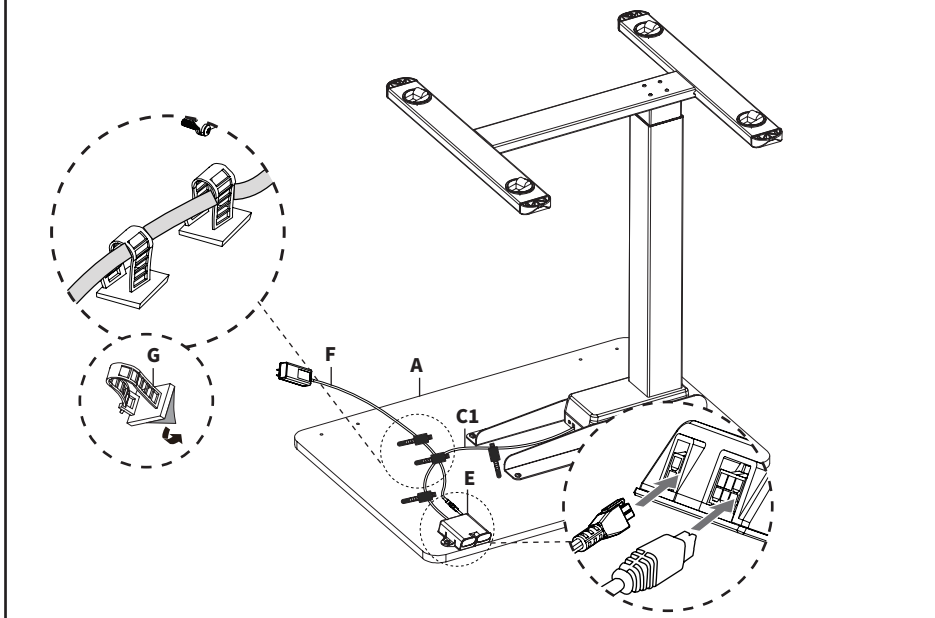

TOOLS NEEDED

Phillips
Screwdriver

ASSEMBLY STEPS

STEP 1

Install Base (B) to the underside of Adjustable Leg (C) using M6x35mm Screws (S-A) and 5mm Allen Wrench (T-A).

STEP 2

Install Side Bracket Set (D) to Adjustable Leg (C) using M6x11mm Screws (S-B) and 5mm Allen Wrench (T-A).

STEP 3

Install Desktop (A) to Side Bracket Set (D) using M5x12mm Screws (S-C) and a Phillips screwdriver.

NOTE: Desktop (A) should extend out over the Base (B).

STEP 4

The Control Panel (E) can be installed on any of the four corners of the Desktop (A). Select the mounting location best for your use case and install Control Panel (E) to Desktop (A) using M5x12mm Screws (S-C) and a Phillips screwdriver.

STEP 5

Plug the Motor Cable (**C1**) from Adjustable Leg (**C**) and AC Power Adapter (**F**) into Control Panel (**E**). Remove protective film from Cable Clips (**G**) and apply them to the underside of Desktop (**A**) to aid in cable management.