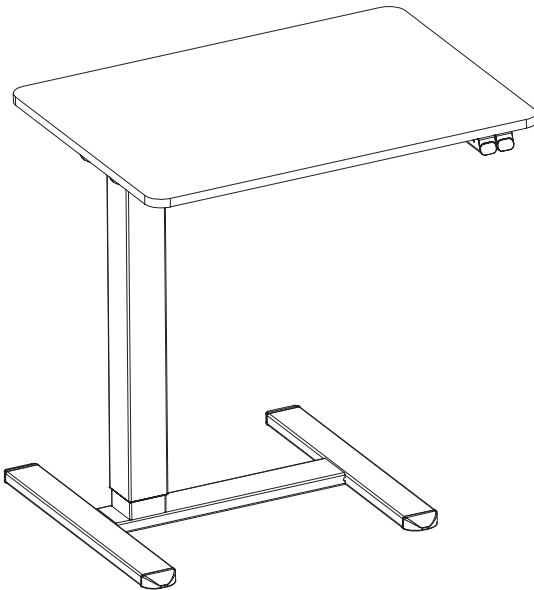

Black Electric Mobile Overbed Table

Instruction Manual

SKU: CART-E1TB

Scan the QR code with your mobile device or follow the link for helpful videos and specifications related to this product.

<https://vivo-us.com/products/cart-e1tb>

USE OF TIPOVER RESTRAINTS MAY ONLY REDUCE, BUT NOT ELIMINATE RISK OF TIPOVER.

PACKAGE CONTENTS

A (x1)
Desktop

B (x1)
Base

C (x1)
Adjustable
Leg

D (x1)
Side Bracket
Set

E (x1)
Control
Panel

F (x1)
AC Power
Adapter