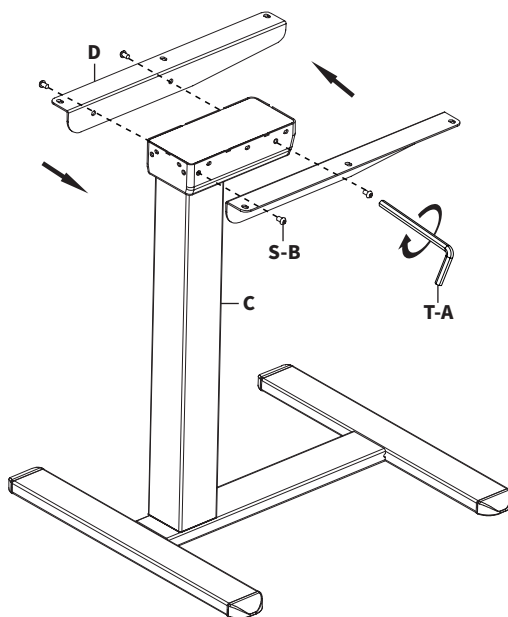

G (x4)
Cable Clips

S-A (x5)
M6x35mm
Screw

S-B (x5)
M6x11mm
Screw

S-C (x9)
M5x12mm
Screw

T-A (x1)
5mm Allen
Wrench

NOTE: SOME HARDWARE MAY NOT BE USED DURING ASSEMBLY.

DO NOT EXCEED WEIGHT CAPACITY.

Failure to do so may result in serious injury.

TOOLS NEEDED

Phillips
Screwdriver

ASSEMBLY STEPS

STEP 1

Install Base (B) to the underside of Adjustable Leg (C) using M6x35mm Screws (S-A) and 5mm Allen Wrench (T-A).

STEP 2

Install Side Bracket Set (D) to Adjustable Leg (C) using M6x11mm Screws (S-B) and 5mm Allen Wrench (T-A).

STEP 3

Install Desktop (A) to Side Bracket Set (D) using M5x12mm Screws (S-C) and a Phillips screwdriver.

NOTE: Desktop (A) should extend out over the Base (B).

STEP 4

The Control Panel (E) can be installed on any of the four corners of the Desktop (A). Select the mounting location best for your use case and install Control Panel (E) to Desktop (A) using M5x12mm Screws (S-C) and a Phillips screwdriver.