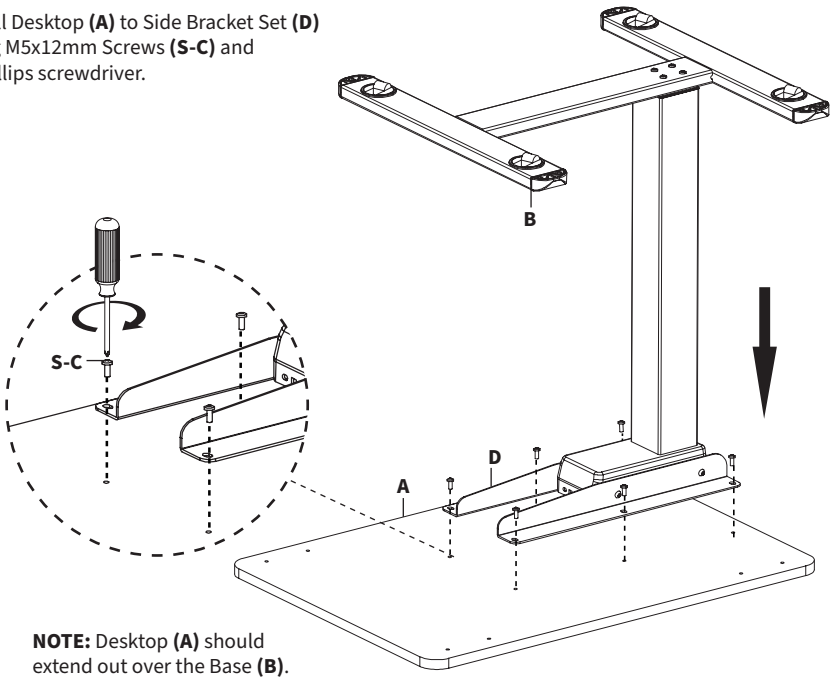

G (x4)
Cable Clips

S-A (x5)
M6x35mm
Screw

S-B (x5)
M6x11mm
Screw

S-C (x9)
M5x12mm
Screw

T-A (x1)
5mm Allen
Wrench

NOTE: SOME HARDWARE MAY NOT BE USED DURING ASSEMBLY.

DO NOT EXCEED WEIGHT CAPACITY.

Failure to do so may result in serious injury.

TOOLS NEEDED

Phillips
Screwdriver

ASSEMBLY STEPS

STEP 1

Install Base (B) to the underside of Adjustable Leg (C) using M6x35mm Screws (S-A) and 5mm Allen Wrench (T-A).

STEP 2

Install Side Bracket Set (D) to Adjustable Leg (C) using M6x11mm Screws (S-B) and 5mm Allen Wrench (T-A).

STEP 3

Install Desktop (A) to Side Bracket Set (D) using M5x12mm Screws (S-C) and a Phillips screwdriver.

NOTE: Desktop (A) should extend out over the Base (B).

STEP 4

The Control Panel (E) can be installed on any of the four corners of the Desktop (A). Select the mounting location best for your use case and install Control Panel (E) to Desktop (A) using M5x12mm Screws (S-C) and a Phillips screwdriver.

STEP 5

Plug the Motor Cable (**C1**) from Adjustable Leg (**C**) and AC Power Adapter (**F**) into Control Panel (**E**). Remove protective film from Cable Clips (**G**) and apply them to the underside of Desktop (**A**) to aid in cable management.