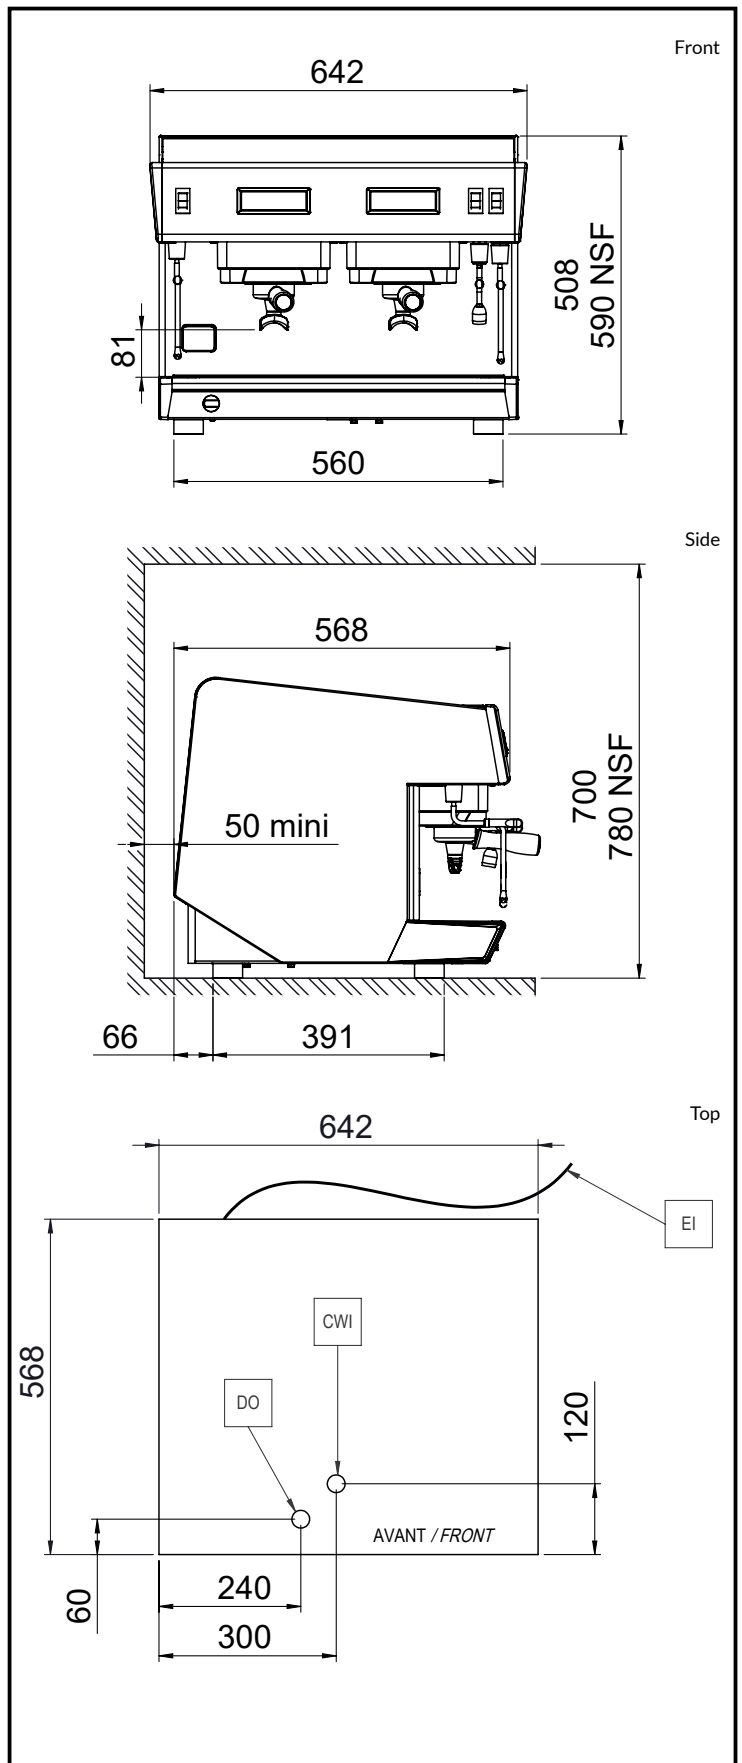

CLASSIC 2 groups

Electric

Supply voltage:

602646
(UCLASSIC2UL) 220 V/3 ph/60 Hz

Electrical power, max: 4.3 kW

Plug type:

Water:

Cold water temperature
(min/max): 5 / 60 °C

Key Information:

External dimensions,
Width: (642 mm)

External dimensions,
Depth: (570 mm)

External dimensions,
Height: (508 mm)

External dimensions,
Weight: lbs (55 kg)

Net weight: lbs (55 kg)

Shipping width: (1100 mm)

Shipping depth: (750 mm)

Shipping height: (840 mm)

Shipping weight: lbs (80 kg)

Shipping volume:

Certifications

The company reserves the right to make modifications to the products without prior notice. All information correct at time of printing.

2024.01.18

Part of Electrolux
Professional
Group

UNIC