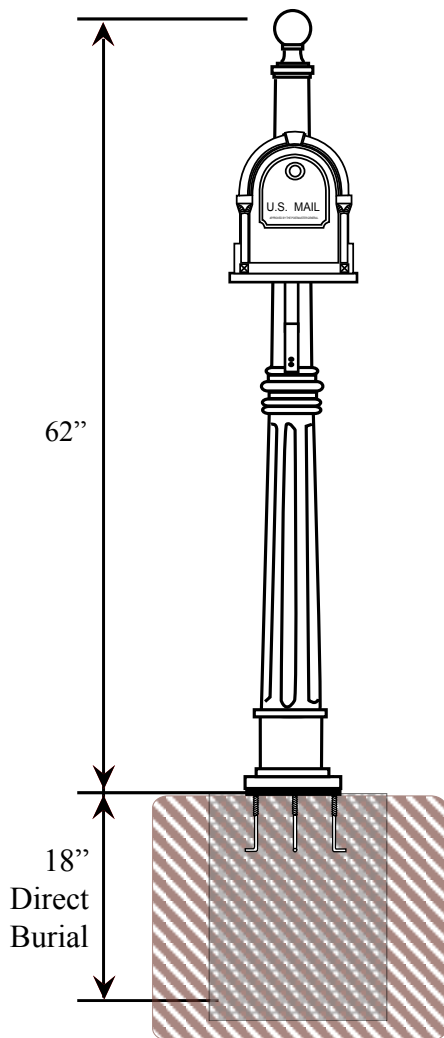

# SPK-600 / SCS-1014

(Ashland Surface Mount  
Mailbox Post with Savannah  
Curbside Mailbox)

## SPK-600 - Ashland Mailbox Post

- 62" Height
- 7 1/2" Dia. Base
- Made of Extruded Aluminum

## SCS-1014 - Savannah Curbside Mailbox

- Height 11 1/4"
- Width 9 1/2"
- Depth 21 3/4"
- Made of Cast and Extruded Aluminum