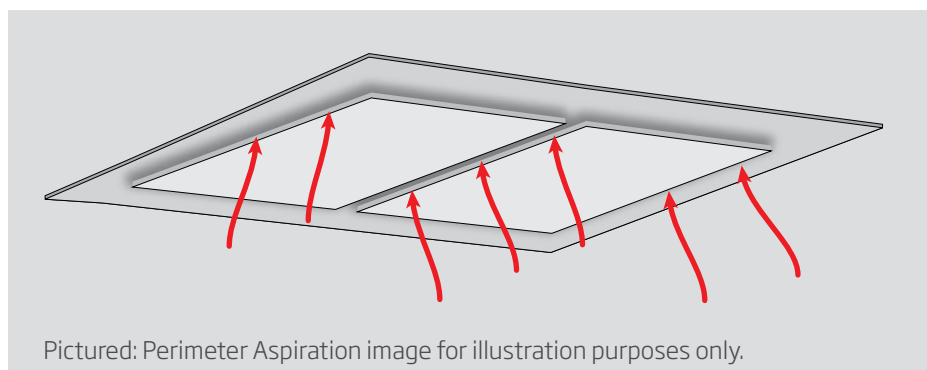

SILENT CEILING CASSETTE RANGEHOOD 100cm UM1000-1S

100cm CLUM10

Pictured: Perimeter Aspiration image for illustration purposes only.

- **innovative solution** - this ceiling/cassette is ideal over island or peninsula style kitchen benches, maintaining an uninterrupted eyeline, available in stainless steel, creating a sleek, glamorous kitchen style.
- **powerful silent extraction** - a Perimeter Aspiration style rangehood with externally mounted, German engineered Isodrive® motor options, delivers effective, efficient extraction leaving your kitchen air fresher.

CEILING CASSETTE RANGEHOOD 100cm UM1000-1S

DESCRIPTION

- stainless steel
- Perimeter Aspiration
- ceiling/bulkhead cassette rangehood
- silent Isodrive® motor system
- 2 x aluminium, dishwasher safe filters
- ducting included
- 3 Year Warranty on canopy

TECHNICAL DATA

UM1000-1S

- stainless steel
- dimensions: (W x D) 1000 x 700 mm
- (wall switch control not included)

MOTOR OPTIONS

- **SP** - single external motor, 1600 m³/h airflow, 200mm flexi ducting (6m), install roof/wall
- **SE** - single external motor, 3200 m³/h airflow, 200mm flexi ducting (4m), install roof/wall
- 10 Year Warranty on motor