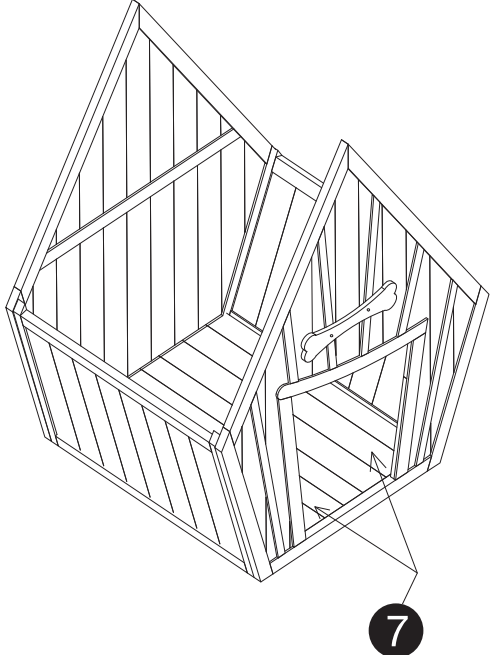

Whimsical Dog House™

MODEL# 220-80

BOX CONTENTS:

ASSEMBLY INSTRUCTIONS *(screwdriver required)*

STEP 1 CONNECT WALL PANELS

STEP 2 DROP IN FLOOR PANELS

STEP 3 ATTACH ROOF

STEP 4 FINISH ROOF PEAK