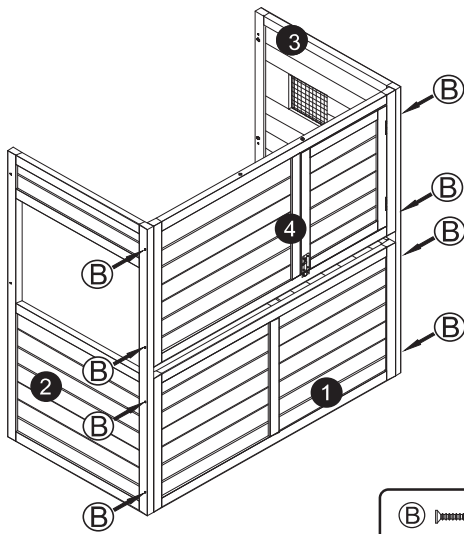

Coops & Feathers™

Easy-to-Build, Backyard Chicken Coops

MODEL# 220-55

- (A)  3.5x60mm 15pcs
- (B)  3.5x50mm 24pcs
- (C)  3.5x35mm 30pcs
- (D)  3.5x25mm 18pcs
- (E)  3x16mm 6pcs

STEP 1

(B)  x8

STEP 2

(B)  x6
(E)  x2

STEP 3

(B)  x2
(C)  x8

STEP 4

(C)  x4
(D)  x2

STEP 5

STEP 6

STEP 7

STEP 8