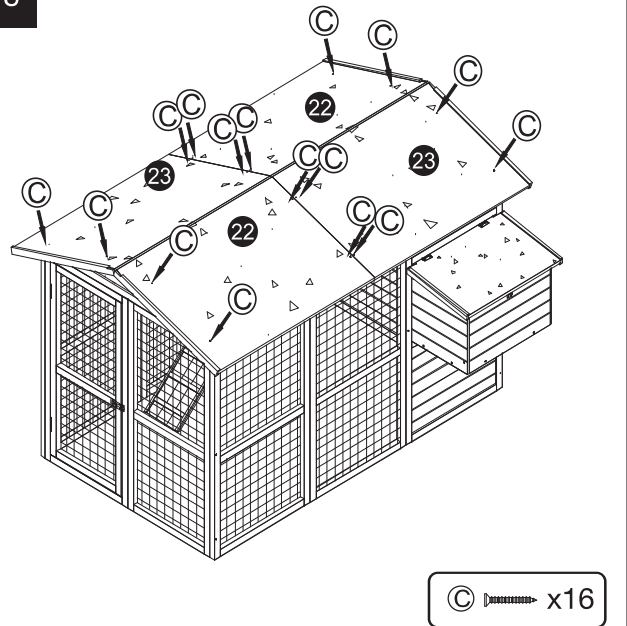

Coops & Feathers™

Easy-to-Build, Backyard Chicken Coops

MODEL# 220-55

- (A)  3.5x60mm 15pcs
- (B)  3.5x50mm 24pcs
- (C)  3.5x35mm 30pcs
- (D)  3.5x25mm 18pcs
- (E)  3x16mm 6pcs

STEP 1

(B)  x8

STEP 2

(B)  x6
(E)  x2

STEP 3

(B)  x2
(C)  x8

STEP 4

(C)  x4
(D)  x2

STEP 5

STEP 6

STEP 7

STEP 8