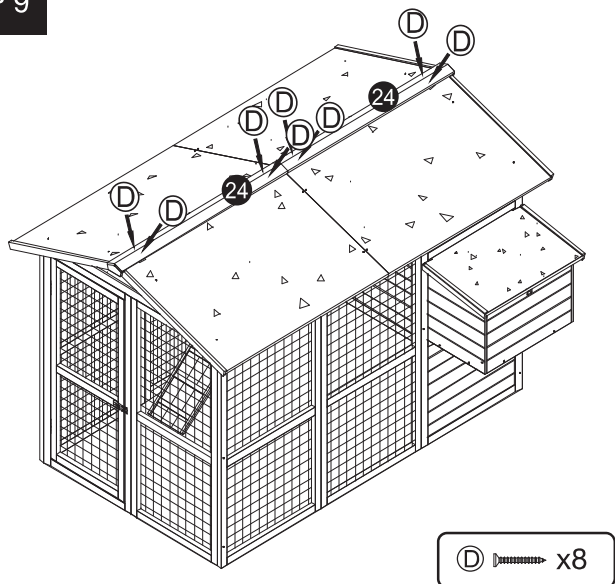

Coops & Feathers™

Easy-to-Build, Backyard Chicken Coops

MODEL# 220-55

- (A)  3.5x60mm 15pcs
- (B)  3.5x50mm 24pcs
- (C)  3.5x35mm 30pcs
- (D)  3.5x25mm 18pcs
- (E)  3x16mm 6pcs

STEP 1

(B)  x8

STEP 2

(B)  x6
(E)  x2

STEP 3

(B)  x2
(C)  x8

STEP 4

(C)  x4
(D)  x2

STEP 5

STEP 6

STEP 7

STEP 8

STEP 9

STEP 10