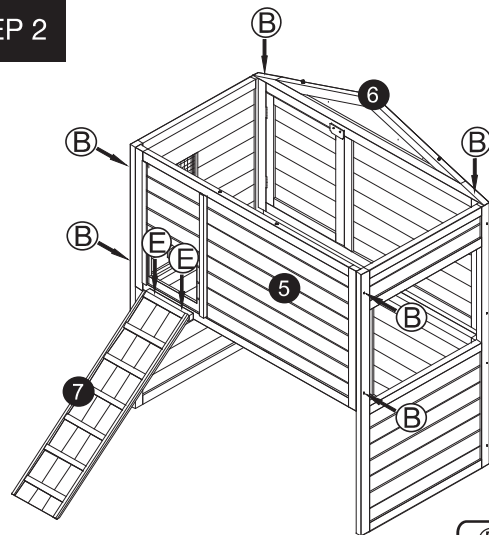

Coops & Feathers™

Easy-to-Build, Backyard Chicken Coops

MODEL# 220-55

- (A)  3.5x60mm 15pcs
- (B)  3.5x50mm 24pcs
- (C)  3.5x35mm 30pcs
- (D)  3.5x25mm 18pcs
- (E)  3x16mm 6pcs

STEP 1

(B)  x8

STEP 2

(B)  x6
(E)  x2

STEP 3

(B)  x2
(C)  x8

STEP 4

(C)  x4
(D)  x2

STEP 5

STEP 6

STEP 7

STEP 8