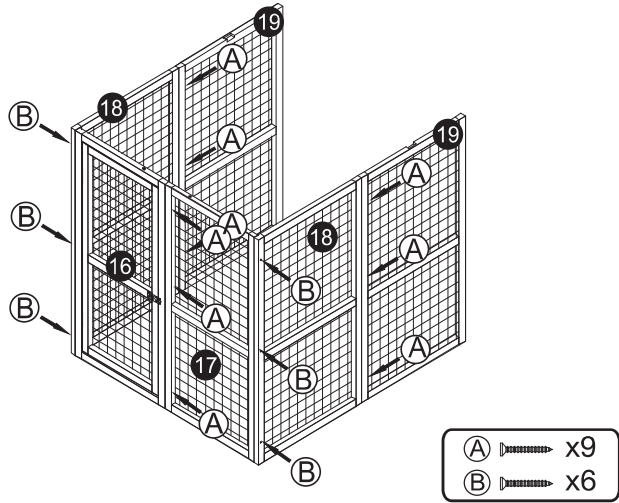

Coops & Feathers™

Easy-to-Build, Backyard Chicken Coops

MODEL# 220-55

- (A)  3.5x60mm 15pcs
- (B)  3.5x50mm 24pcs
- (C)  3.5x35mm 30pcs
- (D)  3.5x25mm 18pcs
- (E)  3x16mm 6pcs

STEP 1

(B)  x8

STEP 2

(B)  x6
(E)  x2

STEP 3

(B)  x2
(C)  x8

STEP 4

(C)  x4
(D)  x2

STEP 5

STEP 6

STEP 7

STEP 8