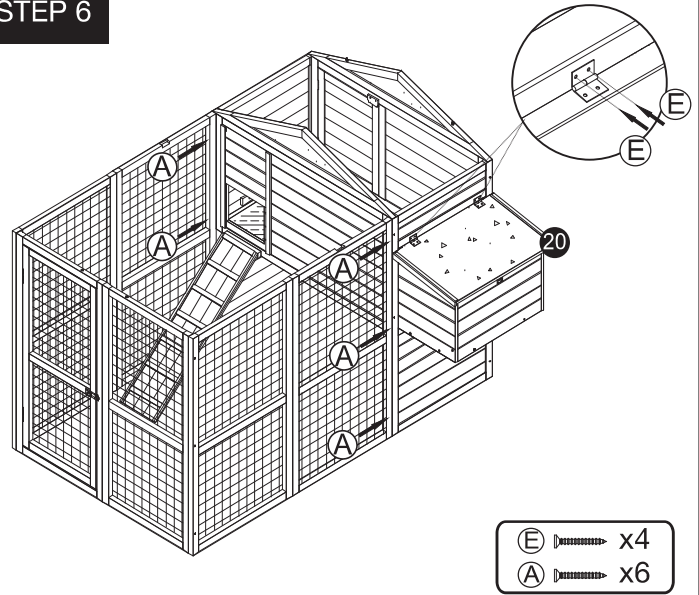

Coops & Feathers™

Easy-to-Build, Backyard Chicken Coops

MODEL# 220-55

- (A)  3.5x60mm 15pcs
- (B)  3.5x50mm 24pcs
- (C)  3.5x35mm 30pcs
- (D)  3.5x25mm 18pcs
- (E)  3x16mm 6pcs

STEP 1

(B)  x8

STEP 2

(B)  x6
(E)  x2

STEP 3

(B)  x2
(C)  x8

STEP 4

(C)  x4
(D)  x2

STEP 5

STEP 6

STEP 7

STEP 8