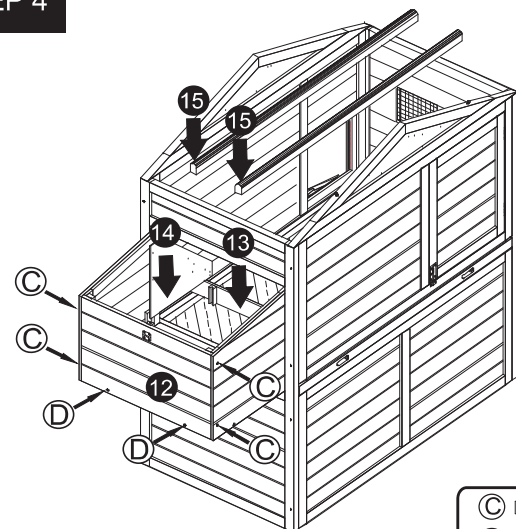

Coops & Feathers™

Easy-to-Build, Backyard Chicken Coops

MODEL# 220-55

- (A)  3.5x60mm 15pcs
- (B)  3.5x50mm 24pcs
- (C)  3.5x35mm 30pcs
- (D)  3.5x25mm 18pcs
- (E)  3x16mm 6pcs

STEP 1

(B)  x8

STEP 2

(B)  x6
(E)  x2

STEP 3

(B)  x2
(C)  x8

STEP 4

(C)  x4
(D)  x2

STEP 5

STEP 6

STEP 7

STEP 8