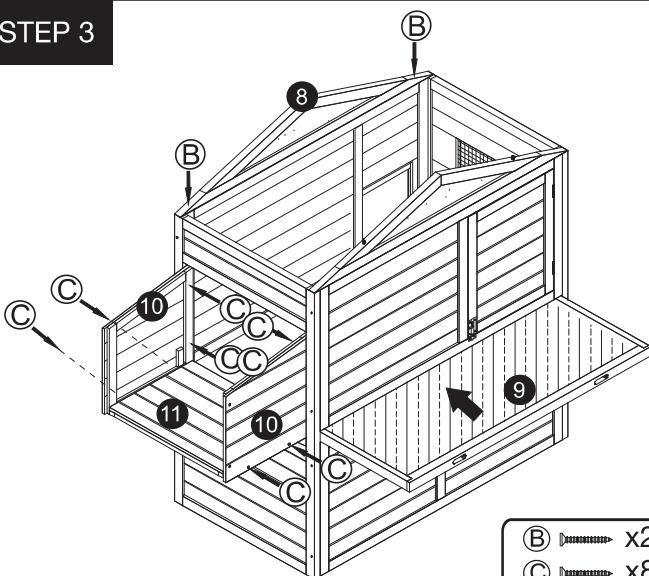

Coops & Feathers™

Easy-to-Build, Backyard Chicken Coops

MODEL# 220-55

- (A)  3.5x60mm 15pcs
- (B)  3.5x50mm 24pcs
- (C)  3.5x35mm 30pcs
- (D)  3.5x25mm 18pcs
- (E)  3x16mm 6pcs

STEP 1

(B)  x8

STEP 2

(B)  x6
(E)  x2

STEP 3

(B)  x2
(C)  x8

STEP 4

(C)  x4
(D)  x2

STEP 5

STEP 6

STEP 7

STEP 8