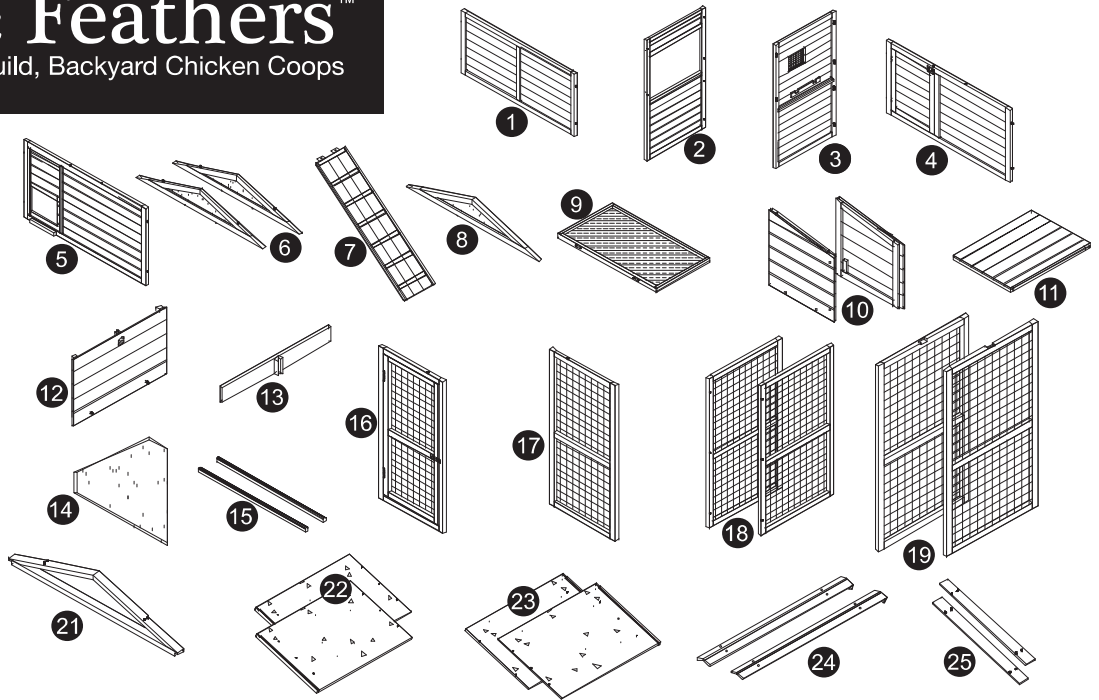

Coops & Feathers™

Easy-to-Build, Backyard Chicken Coops

MODEL# 220-55

- (A)  3.5x60mm 15pcs
- (B)  3.5x50mm 24pcs
- (C)  3.5x35mm 30pcs
- (D)  3.5x25mm 18pcs
- (E)  3x16mm 6pcs

STEP 1

(B)  x8

STEP 2

(B)  x6
(E)  x2

STEP 3

(B)  x2
(C)  x8

STEP 4

(C)  x4
(D)  x2

STEP 5

STEP 6

STEP 7

STEP 8