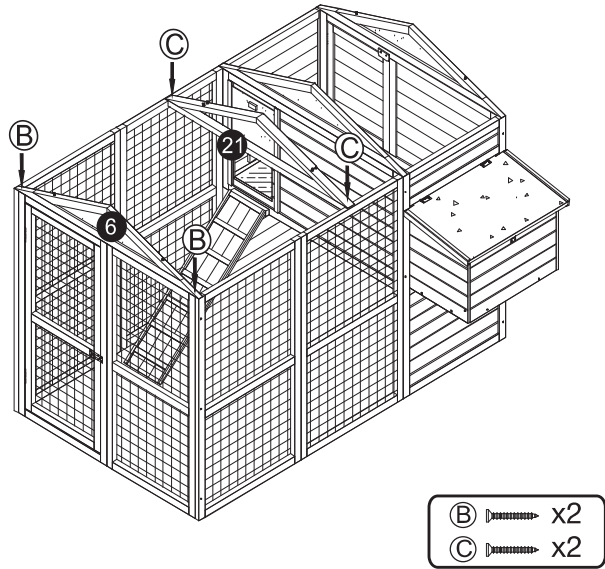

Coops & Feathers™

Easy-to-Build, Backyard Chicken Coops

MODEL# 220-55

- (A)  3.5x60mm 15pcs
- (B)  3.5x50mm 24pcs
- (C)  3.5x35mm 30pcs
- (D)  3.5x25mm 18pcs
- (E)  3x16mm 6pcs

STEP 1

(B)  x8

STEP 2

(B)  x6
(E)  x2

STEP 3

(B)  x2
(C)  x8

STEP 4

(C)  x4
(D)  x2

STEP 5

STEP 6

STEP 7

STEP 8