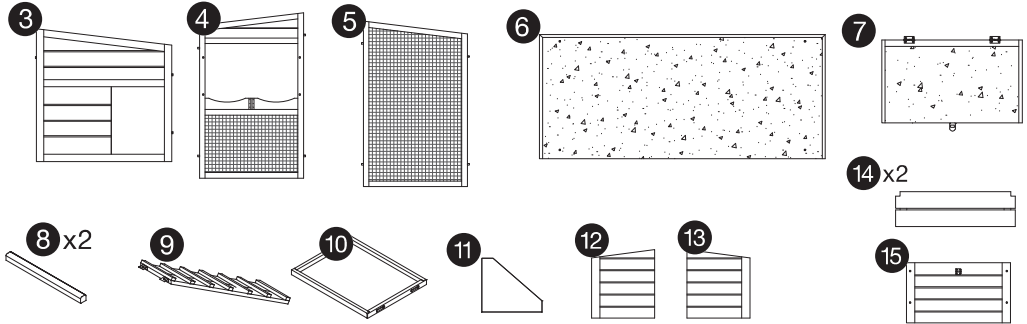

# Coops & Feathers™

Easy-to-Build, Backyard Chicken Coops

MODEL# 220-50

(A)  3.5x45mm 16pcs

(B)  3.5x35mm 4pcs

(C)  3x16mm 10pcs

(D)  6x55mm 8 sets

(L) 

## STEP 1