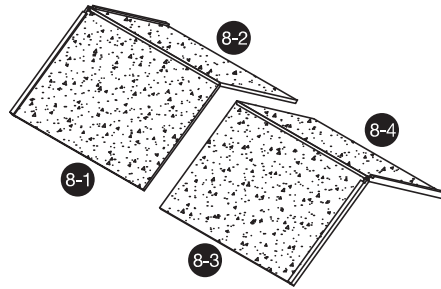

# Coops & Feathers™

Easy-to-Build, Backyard Chicken Coops

MODEL# 220-05

(A)  3.5x50mm 24pcs

(D)  3.5x25mm 26pcs

(B)  3.5x35mm 16pcs

(E)  3x16mm 6pcs

(C)  3.5x30mm 16pcs

## STEP 1

## STEP 2