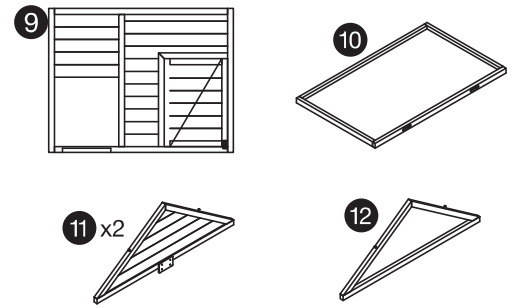

# Coops & Feathers™

Easy-to-Build, Backyard Chicken Coops

MODEL# 220-05

(A)  3.5x50mm 24pcs

(D)  3.5x25mm 26pcs

(B)  3.5x35mm 16pcs

(E)  3x16mm 6pcs

(C)  3.5x30mm 16pcs

## STEP 1