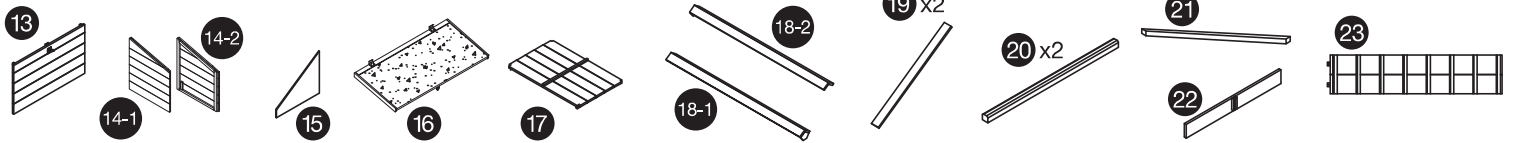

# Coops & Feathers™

Easy-to-Build, Backyard Chicken Coops

MODEL# 220-05

(A)  3.5x50mm 24pcs

(D)  3.5x25mm 26pcs

(B)  3.5x35mm 16pcs

(E)  3x16mm 6pcs

(C)  3.5x30mm 16pcs

## STEP 1