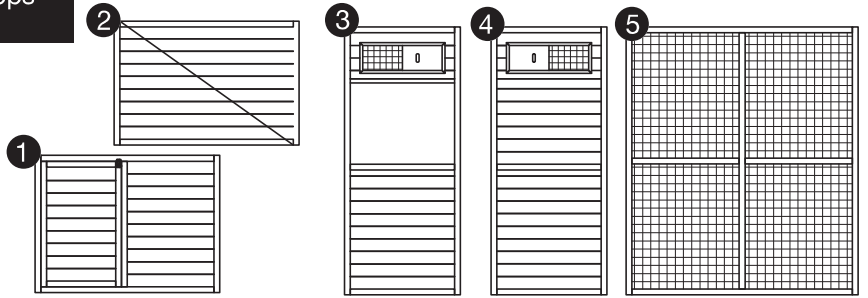

# Coops & Feathers™

Easy-to-Build, Backyard Chicken Coops

MODEL# 220-05

(A)  3.5x50mm 24pcs

(D)  3.5x25mm 26pcs

(B)  3.5x35mm 16pcs

(E)  3x16mm 6pcs

(C)  3.5x30mm 16pcs

## STEP 1