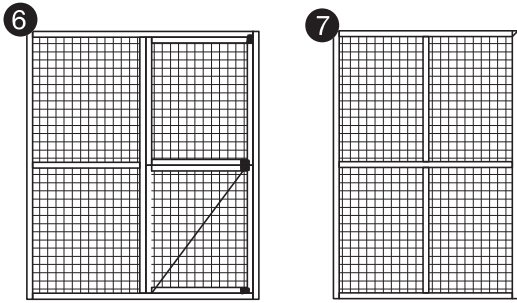

# Coops & Feathers™

Easy-to-Build, Backyard Chicken Coops

MODEL# 220-05

(A)  3.5x50mm 24pcs

(D)  3.5x25mm 26pcs

(B)  3.5x35mm 16pcs

(E)  3x16mm 6pcs

(C)  3.5x30mm 16pcs

## STEP 1