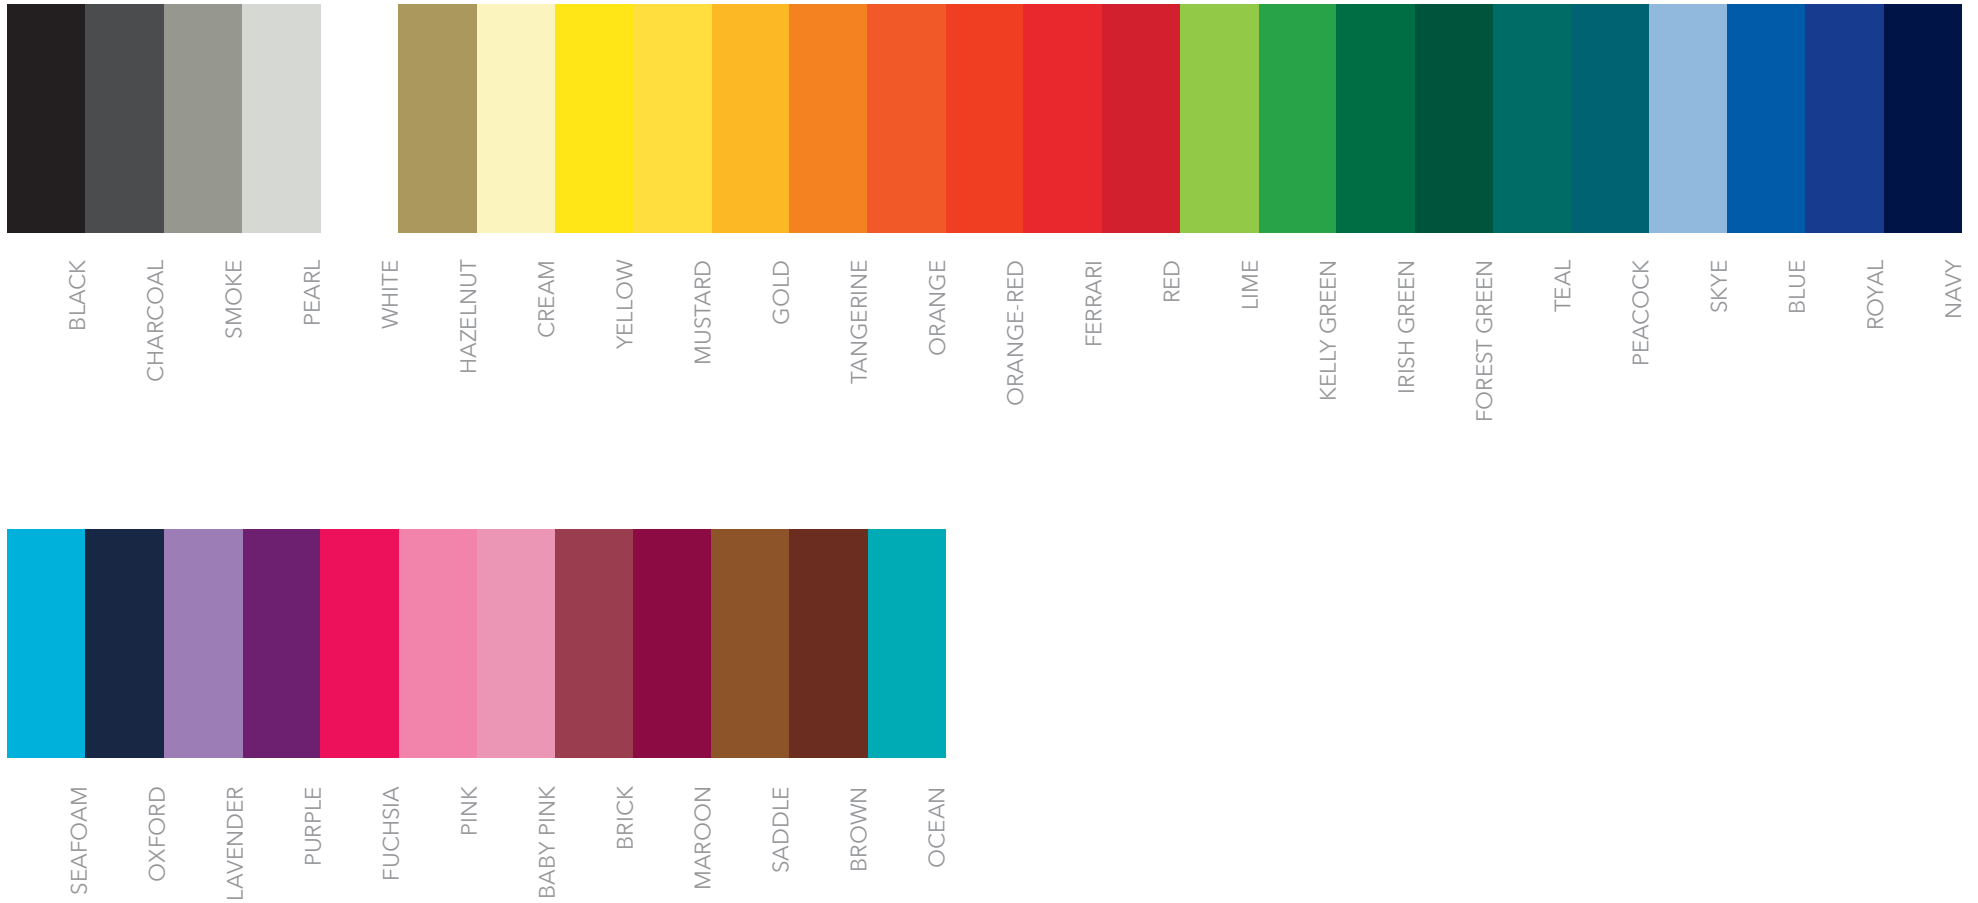

MADE WITH PRIDE IN CANADA

CHOOSE FROM OUR FAVORITES

With over 10 years of experience and industry know-how, we have compiled a set of our favorite colours that have not only worked for many of our customers but have become an identity for them.