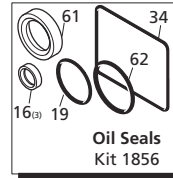

Repair Kits

Special Parts / Kits

Code	Description	Qty
2809	Viton water seals ø18	1
42213	Kit for up to 180° F ø18 High Temp	1
42149	Single Cylinder Piston Kit ø18	1

Pos	Code	Description	Qty	Pos	Code	Description	Qty
1	960160	O-Ring ø17.86x2.62	6	36	1343510	Bolt M6x14	(89 in/lbs) 6
	960090	Valve cap - Brass	(478 in/lbs) 6		1380120	Shim 0.10 mm	1-3
	960850	Valve cap - SS	(478 in/lbs) 6		1380130	Shim 0.20 mm	1-3
	1380740	Valve cap - Brass	(478 in/lbs) 6		1380530	Shim 0.25 mm	1-3
	960090T	Valve cap - 1/4" threaded - Brass	(478 in/lbs) 1		1382810	Shim 0.05 mm	1-3
	960850T	Valve cap - 1/4" threaded - SS	(478 in/lbs) 1	42	740290	O-Ring ø14x1.78	3
3	889052	Complete valve	6	43	1980740	Plug 3/8" G - Brass	2
4	880830	O-Ring ø15.54x2.62	6	46	1980740	Plug 3/8" G - Brass	1
	880581	Plug 1/4" G - Brass	2	47	1981180	Plug 3/8" G - NP	1
	1380690	Plug 1/4" G - NP	2	48	180101	O-Ring ø17.5x2	1
6	820510	O-Ring ø10.82x1.78	2		820361	Plug 1/2" G - Brass	1
11	960110	Support ring	3		960870	Plug 1/2" G - NP	1
12	880320	High pressure packing (Red1)	3	49	1381071	Pump head - Brass	1
12	1382740	High pressure packing (Brown)	3		1381070	Pump head - NP	1
13	1380090	Piston guide	3	50	820150	Head bolt M8x70	(217 in/lbs) 8
14	961240	O-Ring ø31.47x1.78	3	60	1380320	Bearing	1
15	880330	Gasket	3	61	621170	Oil seal	1
16	1383130	Oil seal	3	62	1380220	O-Ring ø72.75x1.78	1
17	850370	Bolt M8x16	(217 in/lbs) 8		2280140	Hollow shaft ø1	1
18	1380050	Closed bearing support	1		2280130	Hollow shaft ø1	1
19	640030	O-Ring ø59.99x2.62	2		2280590	Hollow shaft ø1	1
20	2280240	Bearing	1		2280600	Hollow shaft ø1	1
21	1382770	Pump housing	1	70	2281510	Gas engine flange	1
22	880130	Vented oil cap	1	71	180030	Bolt M8x20	(216 in/lbs) 4
23	962010	Nut M8	(106 in/lbs) 3	72	1381850	Washer	8
24	962000	Washer ø8.1	3	73	820440	Set screw M6x6	1
25	1380940	Ceramic piston	3	75	1080401	Back-up ring	3
26	1380950	Slinger	3		2289208	Complete pump head	1
27	600180	O-Ring ø7.66x1.78	3		2289209	Complete pump head	1
28	1380920	Guiding piston	3		2289221	Complete pump head	1
29	1380060	Piston pin	3	86	1260250	Oil sight glass	1
30	1383020	Con rod - Bronze	3	87	1260430	Snap ring	1
	1383050	Con rod - Aluminum	3	88	1780690	Contrast disc	1
34	1780510	O-Ring	1	89	1140450	O-Ring ø20.24x2.62	1
35	1789010	Complete cover	1				