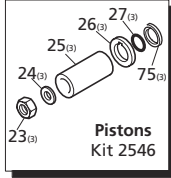

Repair Kits

Special Parts / Kits

Code	Description	Qty
2809	Viton water seals ø18	1
42213	Kit for up to 180° F ø18 High Temp	1
42149	Single Cylinder Piston Kit ø18	1

Pos	Code	Description	Qty	Pos	Code	Description	Qty
1	960160	O-Ring ø17.86x2.62	6	36	1343510	Bolt M6x14	(89 in/lbs) 6
	960090	Valve cap - Brass	(478 in/lbs) 6		1380120	Shim 0.10 mm	1-3
	960850	Valve cap - SS	(478 in/lbs) 6		1380130	Shim 0.20 mm	1-3
	1380740	Valve cap - Brass	(478 in/lbs) 6		1380530	Shim 0.25 mm	1-3
	960090T	Valve cap - 1/4" threaded - Brass	(478 in/lbs) 1		1382810	Shim 0.05 mm	1-3
	960850T	Valve cap - 1/4" threaded - SS	(478 in/lbs) 1	42	740290	O-Ring ø14x1.78	3
3	889052	Complete valve	6	43	1980740	Plug 3/8" G - Brass	2
4	880830	O-Ring ø15.54x2.62	6	46	1980740	Plug 3/8" G - Brass	1
	880581	Plug 1/4" G - Brass	2	47	1981180	Plug 3/8" G - NP	1
	1380690	Plug 1/4" G - NP	2	48	180101	O-Ring ø17.5x2	1
6	820510	O-Ring ø10.82x1.78	2		820361	Plug 1/2" G - Brass	1
11	960110	Support ring	3		960870	Plug 1/2" G - NP	1
12	880320	High pressure packing (Red1)	3	49	1381071	Pump head - Brass	1
12	1382740	High pressure packing (Brown)	3		1381070	Pump head - NP	1
13	1380090	Piston guide	3	50	820150	Head bolt M8x70	(217 in/lbs) 8
14	961240	O-Ring ø31.47x1.78	3	60	1380320	Bearing	1
15	880330	Gasket	3	61	621170	Oil seal	1
16	1383130	Oil seal	3	62	1380220	O-Ring ø72.75x1.78	1
17	850370	Bolt M8x16	(217 in/lbs) 8		2280140	Hollow shaft ø1	1
18	1380050	Closed bearing support	1		2280130	Hollow shaft ø1	1
19	640030	O-Ring ø59.99x2.62	2		2280590	Hollow shaft ø1	1
20	2280240	Bearing	1		2280600	Hollow shaft ø1	1
21	1382770	Pump housing	1	70	2281510	Gas engine flange	1
22	880130	Vented oil cap	1	71	180030	Bolt M8x20	(216 in/lbs) 4
23	962010	Nut M8	(106 in/lbs) 3	72	1381850	Washer	8
24	962000	Washer ø8.1	3	73	820440	Set screw M6x6	1
25	1380940	Ceramic piston	3	75	1080401	Back-up ring	3
26	1380950	Slinger	3		2289208	Complete pump head	1
27	600180	O-Ring ø7.66x1.78	3		2289209	Complete pump head	1
28	1380920	Guiding piston	3		2289221	Complete pump head	1
29	1380060	Piston pin	3	86	1260250	Oil sight glass	1
30	1383020	Con rod - Bronze	3	87	1260430	Snap ring	1
	1383050	Con rod - Aluminum	3	88	1780690	Contrast disc	1
34	1780510	O-Ring	1	89	1140450	O-Ring ø20.24x2.62	1
35	1789010	Complete cover	1				