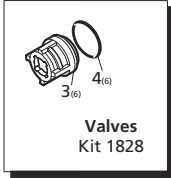

Repair Kits

Special Parts / Kits

Code	Description	Qty
2809	Viton water seals ø18	1
42213	Kit for up to 180° F ø18 High Temp	1
42149	Single Cylinder Piston Kit ø18	1

Pos	Code	Description	Qty	Pos	Code	Description	Qty
1	960160	O-Ring ø17.86x2.62	6	36	1343510	Bolt M6x14	(89 in/lbs) 6
	960090	Valve cap - Brass	(478 in/lbs) 6		1380120	Shim 0.10 mm	1-3
	960850	Valve cap - SS	(478 in/lbs) 6		1380130	Shim 0.20 mm	1-3
	1380740	Valve cap - Brass	(478 in/lbs) 6		1380530	Shim 0.25 mm	1-3
	960090T	Valve cap - 1/4" threaded - Brass	(478 in/lbs) 1		1382810	Shim 0.05 mm	1-3
	960850T	Valve cap - 1/4" threaded - SS	(478 in/lbs) 1	42	740290	O-Ring ø14x1.78	3
3	889052	Complete valve	6	43	1980740	Plug 3/8" G - Brass	2
4	880830	O-Ring ø15.54x2.62	6	46	1980740	Plug 3/8" G - Brass	1
	880581	Plug 1/4" G - Brass	2	47	1981180	Plug 3/8" G - NP	1
	1380690	Plug 1/4" G - NP	2	48	180101	O-Ring ø17.5x2	1
6	820510	O-Ring ø10.82x1.78	2		820361	Plug 1/2" G - Brass	1
11	960110	Support ring	3		960870	Plug 1/2" G - NP	1
12	880320	High pressure packing (Red1)	3	49	1381071	Pump head - Brass	1
12	1382740	High pressure packing (Brown)	3		1381070	Pump head - NP	1
13	1380090	Piston guide	3	50	820150	Head bolt M8x70	(217 in/lbs) 8
14	961240	O-Ring ø31.47x1.78	3	60	1380320	Bearing	1
15	880330	Gasket	3	61	621170	Oil seal	1
16	1383130	Oil seal	3	62	1380220	O-Ring ø72.75x1.78	1
17	850370	Bolt M8x16	(217 in/lbs) 8		2280140	Hollow shaft ø1	1
18	1380050	Closed bearing support	1		2280130	Hollow shaft ø1	1
19	640030	O-Ring ø59.99x2.62	2		2280590	Hollow shaft ø1	1
20	2280240	Bearing	1		2280600	Hollow shaft ø1	1
21	1382770	Pump housing	1	70	2281510	Gas engine flange	1
22	880130	Vented oil cap	1	71	180030	Bolt M8x20	(216 in/lbs) 4
23	962010	Nut M8	(106 in/lbs) 3	72	1381850	Washer	8
24	962000	Washer ø8.1	3	73	820440	Set screw M6x6	1
25	1380940	Ceramic piston	3	75	1080401	Back-up ring	3
26	1380950	Slinger	3		2289208	Complete pump head	1
27	600180	O-Ring ø7.66x1.78	3		2289209	Complete pump head	1
28	1380920	Guiding piston	3		2289221	Complete pump head	1
29	1380060	Piston pin	3	86	1260250	Oil sight glass	1
30	1383020	Con rod - Bronze	3	87	1260430	Snap ring	1
	1383050	Con rod - Aluminum	3	88	1780690	Contrast disc	1
34	1780510	O-Ring	1	89	1140450	O-Ring ø20.24x2.62	1
35	1789010	Complete cover	1				