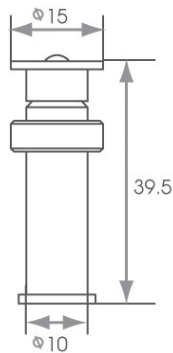

This small and discreet plinth light is available with either cool or warm white LED, giving a choice to suit any particular design. The 15mm plinth lights are available in a 4 or 10 light kit, which includes the power converter. Add on lights are also available, upto a maximum of 10 lights can be run per power converter. They are also IP67 rated making them suitable for a bathroom environment.

A matt black cover is now available, please purchase the kit option, plus the black covers separate.

Technical Information	
Finish	Stainless Steel
Power Supply	240V
Cable Length	1.5m
Guarantee	3 Years
Colour Appearance	Warm White or Cool White
Colour Temperature	3000K-3500K & 6000K-6500K
Wattage	0.30W
IP Rating	IP67
Mounting	Recessed