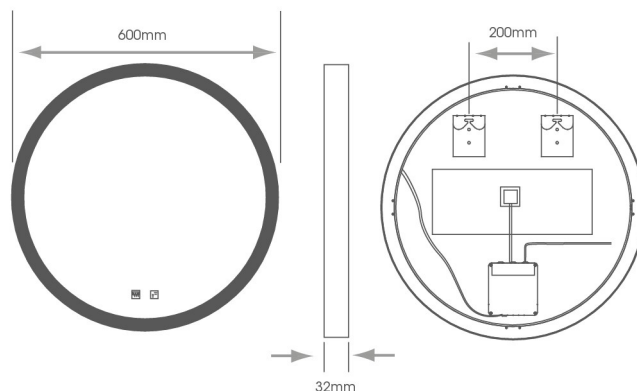

The on-trend Georgia LED Mirror features a sleek black trim, and a diffused illuminated border to the face of the mirror, which provides a uniform light output with no dark spots.

The Tunable function enables users to choose the most suitable colour temperature for their décor or individual preference, warm white, natural white or cool white. It can also be dimmed to create the desired ambience.

The mirror stays fog free due to the built-in demister pad, which switches off automatically after 30 minutes. The mirror also has an IP44 rating making it suitable for use in a bathroom environment.

- 600mm(dia)
- IP44 Rated
- Diffused Border
- Touch Sensor x 2
- Tunable White
- Dimmable
- Demister

Technical Information

Power Supply	240V
Cable Length	300mm
Guarantee	5 Years

Part Numbers	Description
SY9034	Georgia Tunable LED Mirror With Black Trim and Demister 600mm (dia)