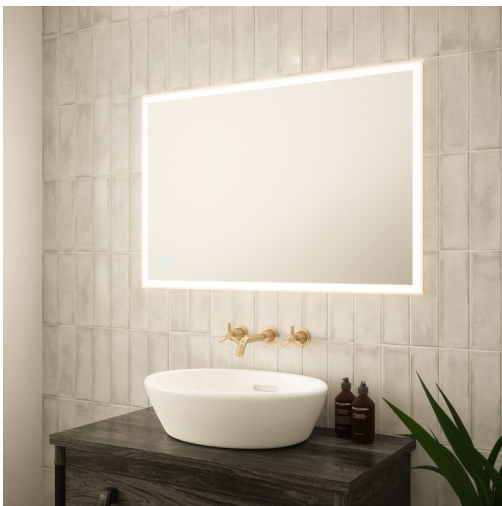

The Saturn 2 LED Mirror features a diffused illuminated border to all edges of the mirror, which provides a uniform light output with no dark spots.

This mirror can be positioned portrait or landscape. The Tunable function enables users to choose the most suitable colour temperature for their décor or individual preference, warm white, natural white or cool white. It can also be dimmed to create the desired ambience.

The built in demister pad ensures a fog free mirror, and has an IP44 rating making it suitable for use in a bathroom environment.

LANDSCAPE 900mm(w) x 600mm(h)

PORTRAIT 600mm(w) x 900mm(h)

IP44 IP44 Rated

DIFFUSED BORDER Diffused Border

TOUCH SENSOR x 2 Touch Sensor x 2

TUNABLE Tunable White

DIMMABLE Dimmable

DEMISTER Demister

Technical Information

Power Supply	240V
Cable Length	900mm
Guarantee	5 Years

Part Numbers	Description
SY9031	Saturn 2 Tunable LED Mirror With Demister 900mm x 600mm