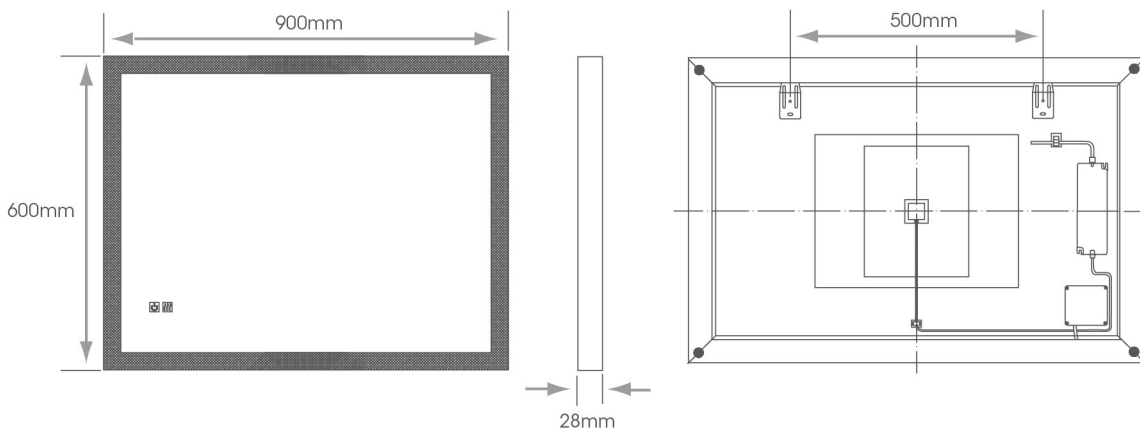

The Saturn 2 LED Mirror features a diffused illuminated border to all edges of the mirror, which provides a uniform light output with no dark spots.

This mirror can be positioned portrait or landscape. The Tunable function enables users to choose the most suitable colour temperature for their décor or individual preference, warm white, natural white or cool white. It can also be dimmed to create the desired ambience.

The built in demister pad ensures a fog free mirror, and has an IP44 rating making it suitable for use in a bathroom environment.

LANDSCAPE 900mm(w) x 600mm(h)

PORTRAIT 600mm(w) x 900mm(h)

IP44 IP44 Rated

DIFFUSED BORDER Diffused Border

TOUCH SENSOR x 2 Touch Sensor x 2

TUNABLE Tunable White

DIMMABLE Dimmable

DEMISTER Demister

Technical Information

Power Supply	240V
Cable Length	900mm
Guarantee	5 Years

Part Numbers	Description
SY9031	Saturn 2 Tunable LED Mirror With Demister 900mm x 600mm