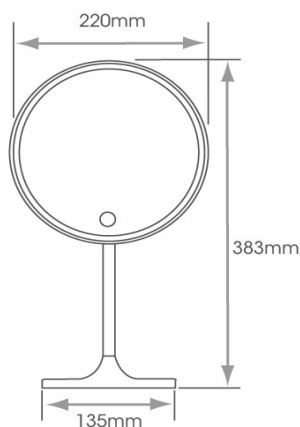

This stylish Titan mirror features an illuminated halo ring which is activated and dimmed at the touch of the in-built button. The mirror also features a sensor, which turns the light off after 20 seconds if it senses no movement. The sensor stays activated for 15 minutes so will switch the light on again if it senses further movement. After this period it will enter a sleep state and will require re-activating via the button. It is rechargeable using a USB cable, and lasts for up to 2 hours when fully charged.

**Titan Rechargeable LED Vanity Mirror
SY9021**

Technical Information	
Lithium Battery	5Vdc
Battery Capacity	4000mAh
Recharge Time	3 hours from no charge to full charge
Charging	Via USB Cable (included)
Colour Appearance	Natural White
Sensor	Touch On/Off/Dimming & Auto
IP Rating	IP20
Guarantee	12 Months