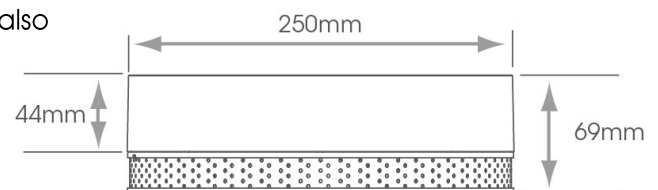

Technical Information	
Power Supply	240v
Number of Hours	30,000*
Colour Appearance	Tunable White Warm, Natural & Cool
Colour Temperature	3000k/4000k/6500k
Wattage	17W + 6W Speaker
IP Rating	IP44
Lumens	1200lm

Choose the desired colour temperature to suit the installation, from warm white, to natural white and to cool white, as well as dim and switch on or off, by simply using the remote control. This fitting also provides a uniform light output due to the edge lit feature