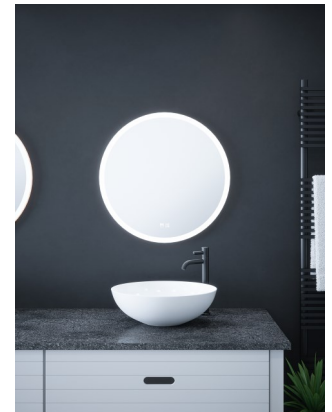

The Sudbury LED Mirror features a diffused illuminated border to all edges of the mirror, which provides a uniform light output all around the mirror with no dark spots.

The Tunable function enables users to choose the most suitable colour temperature for their décor or individual preference, warm white, natural white or cool white. It can also be dimmed to create the desired ambience.

The mirror stays fog free due to the built-in demister pad, which switches off automatically after 30 minutes. The mirror also has an IP44 rating making it suitable for use in a bathroom environment.

| | |
|---|------------------|
|  | 600mm(dia) |
|  | IP44 Rated |
|  | Diffused Border |
|  | Touch Sensor x 2 |
|  | Tunable White |
|  | Dimmable |
|  | Demister |
| Technical Information | |
| Power Supply | 240V |
| Cable Length | 300mm |
| Guarantee | 5 Years |

| Part Numbers | Description |
|--------------|--|
| SY9009 | Sudbury Tunable LED Mirror with Demister 600mm |