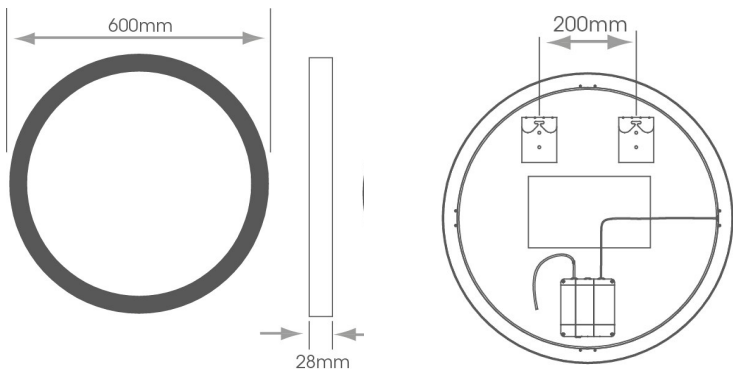

The Sudbury LED Mirror features a diffused illuminated border to all edges of the mirror, which provides a uniform light output all around the mirror with no dark spots.

The Tunable function enables users to choose the most suitable colour temperature for their décor or individual preference, warm white, natural white or cool white. It can also be dimmed to create the desired ambience.

The mirror stays fog free due to the built-in demister pad, which switches off automatically after 30 minutes. The mirror also has an IP44 rating making it suitable for use in a bathroom environment.

| | |
|---|------------------|
|  | 600mm(dia) |
|  | IP44 Rated |
|  | Diffused Border |
|  | Touch Sensor x 2 |
|  | Tunable White |
|  | Dimmable |
|  | Demister |
| Technical Information | |
| Power Supply | 240V |
| Cable Length | 300mm |
| Guarantee | 5 Years |

| Part Numbers | Description |
|--------------|--|
| SY9009 | Sudbury Tunable LED Mirror with Demister 600mm |