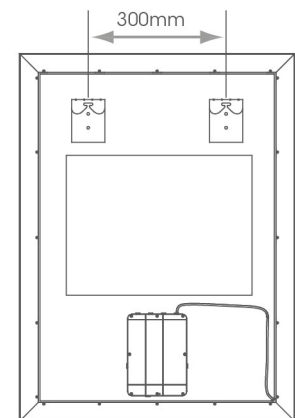

Technical Information	
Power Supply	240v
Cable Length	300mm
Guarantee	3 Years
Colour Appearance	Tunable White—Warm/ Natural/Cool White
Colour Temperature	2700k/4000k/6500k
Wattage	24W
IP Rating	IP44
Lumens	1400lm

This new LED Mirror features a diffused illuminated border, which provides a uniform light output with no dark spots. The Tunable function enables users to choose the most suitable colour temperature for their décor or individual preference; warm white, natural white or cool white. It can also be dimmed to create the desired ambience.

The built in demister pad ensures a fog free mirror, and the mirror has an IP44 rating making it suitable for use in a bathroom environment.

Part Numbers	Description
SY9008	Stratford Tunable LED Mirror with Demister 600mm x 800mm