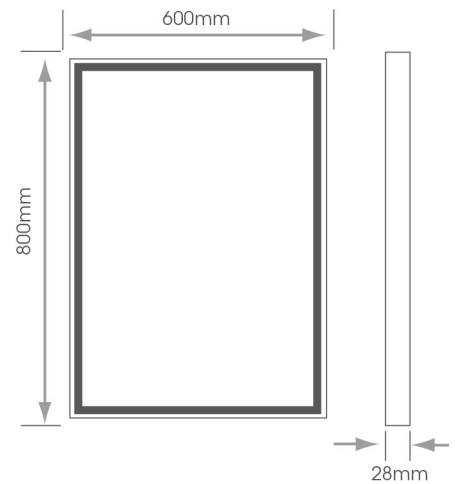

Technical Information	
Power Supply	240v
Cable Length	300mm
Guarantee	3 Years
Colour Appearance	Tunable White—Warm/ Natural/Cool White
Colour Temperature	2700k/4000k/6500k
Wattage	24W
IP Rating	IP44
Lumens	1400lm

This new LED Mirror features a diffused illuminated border, which provides a uniform light output with no dark spots. The Tunable function enables users to choose the most suitable colour temperature for their décor or individual preference; warm white, natural white or cool white. It can also be dimmed to create the desired ambience.

The built in demister pad ensures a fog free mirror, and the mirror has an IP44 rating making it suitable for use in a bathroom environment.

Part Numbers	Description
SY9008	Stratford Tunable LED Mirror with Demister 600mm x 800mm