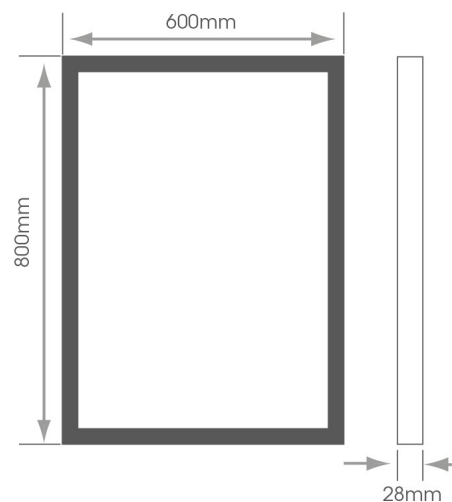

Technical Information	
Power Supply	240v
Cable Length	300mm
Guarantee	3 Years
Colour Appearance	Tunable White—Warm/ Natural/Cool White
Colour Temperature	2700k/4000k/6500k
Wattage	24W
IP Rating	IP44
Lumens	1400lm

This new LED Mirror features a diffused illuminated border, which provides a uniform light output with no dark spots. The Tunable function enables users to choose the most suitable colour temperature for their décor or individual preference, warm white, natural white or cool white. It can also be dimmed to create the desired ambience.

The built in demister pad ensures a fog free mirror, and has an IP44 rating making it suitable for use in a bathroom environment.

Part Numbers	Description
SY9007	Milton Tunable LED Mirror with Demister 600mm x 800mm