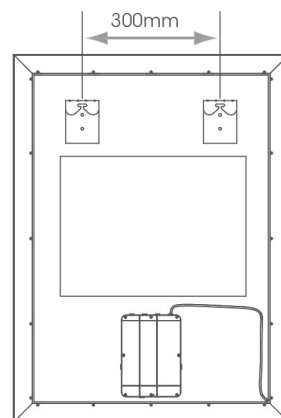

Technical Information	
Power Supply	240v
Cable Length	300mm
Guarantee	3 Years
Colour Appearance	Tunable White—Warm/ Natural/Cool White
Colour Temperature	2700k/4000k/6500k
Wattage	24W
IP Rating	IP44
Lumens	1400lm

This new LED Mirror features a diffused illuminated border, which provides a uniform light output with no dark spots. The Tunable function enables users to choose the most suitable colour temperature for their décor or individual preference, warm white, natural white or cool white. It can also be dimmed to create the desired ambience.

The built in demister pad ensures a fog free mirror, and has an IP44 rating making it suitable for use in a bathroom environment.

Part Numbers	Description
SY9007	Milton Tunable LED Mirror with Demister 600mm x 800mm