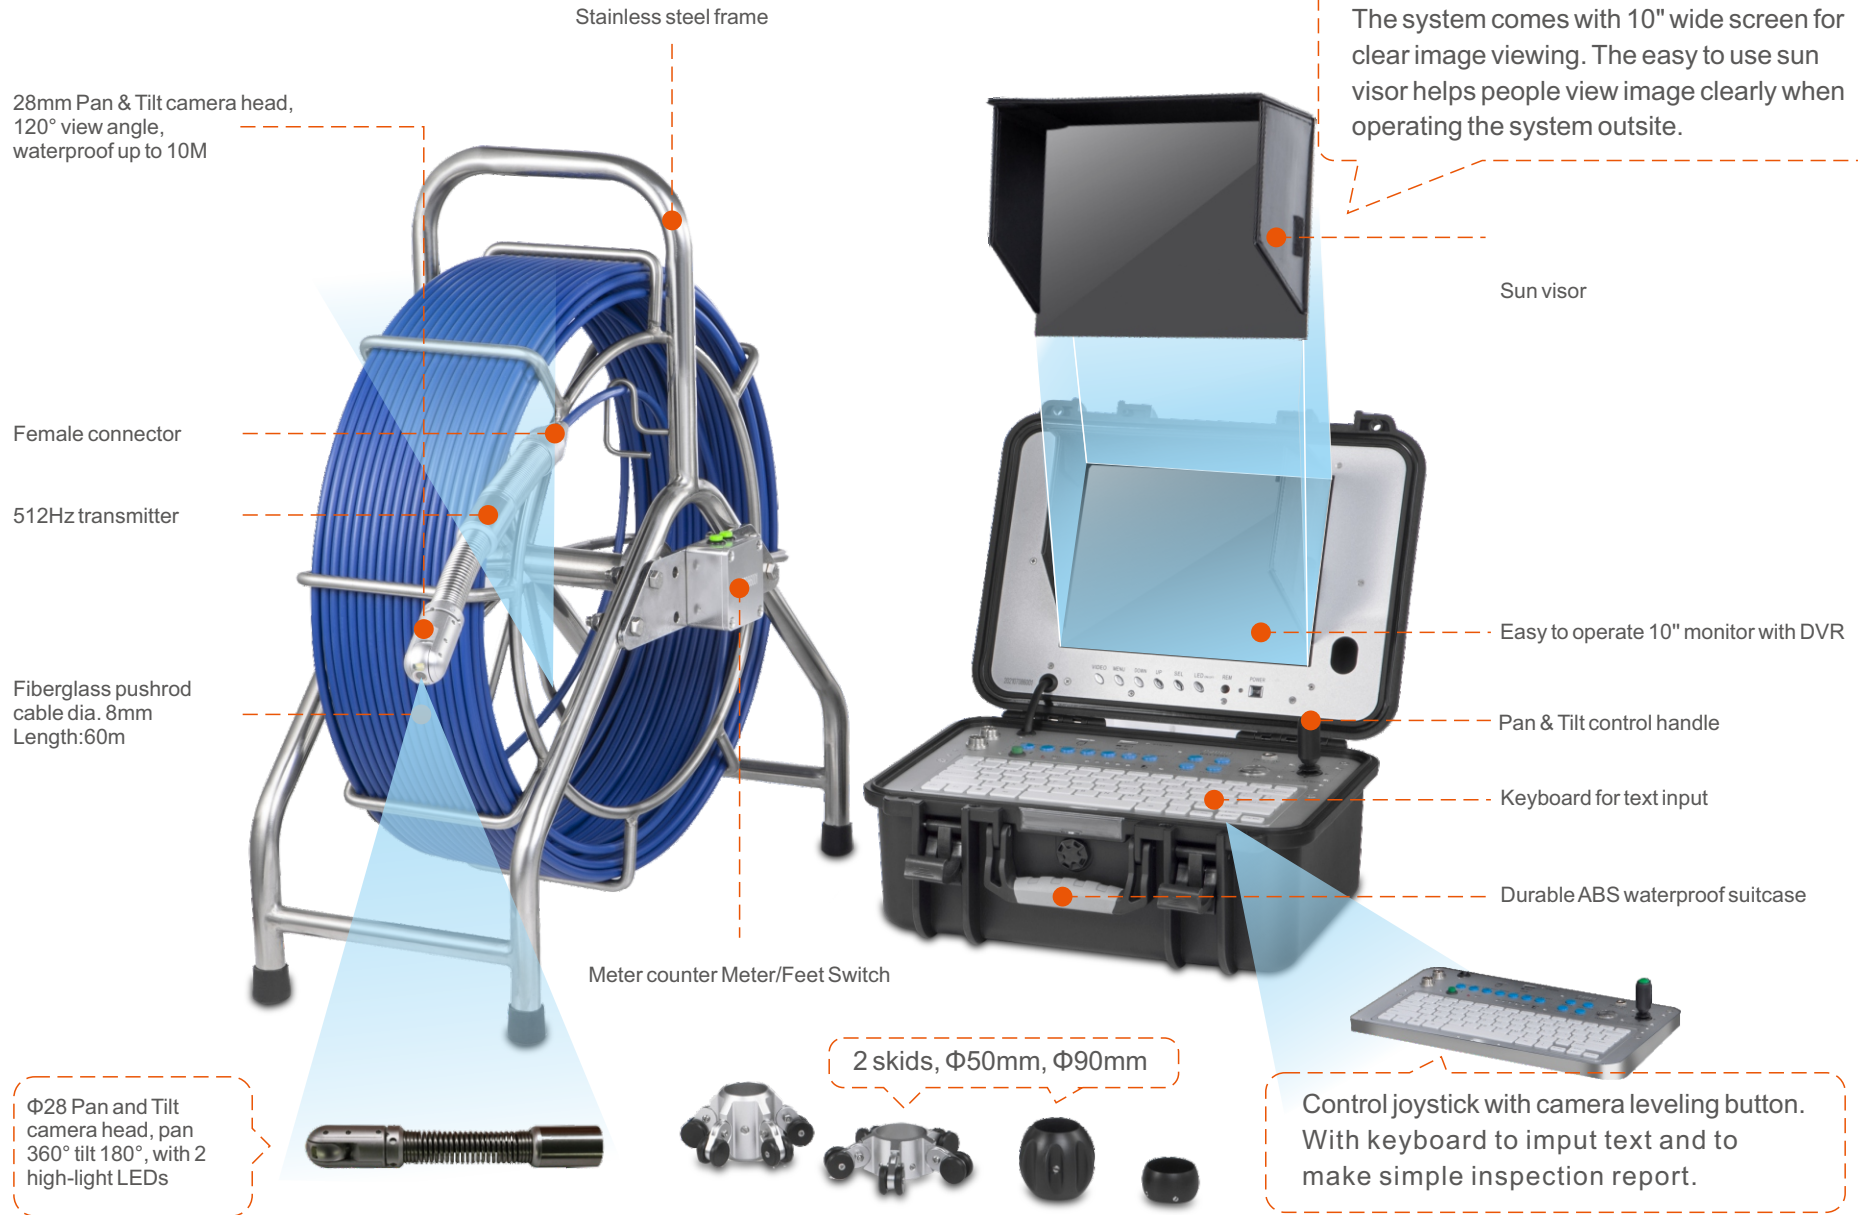

## Industrial **Pan&Tilt** Video Drain / Pipe Inspection Camera

Model No. **3388PT**

This is a professional video inspection camera with  $\Phi 28\text{mm}$  Pan and Tilt camera head, 10" LCD monitor,  $\Phi 8\text{mm}$  rod cable, 60m length, SD card or USB stick recording, etc. It's designed for inspection of sewer, pipe, air ducts, underground cable pipes, etc.

Pan & Tilt	Dia. 28mm 	10" Inch LCD	Li-battery 
Record, USB or SD	60m push cable 	Rod Dia. 8mm	Keyboard 
Meter Counter	512Hz Sonde		

## Features

- 1/3 inch CMOS Pan and Tilt camera head, pan 360° tilt 180°
- Stainless steel camera head, IP68 waterproof level
- Sapphire glass lens cover, 2 high light white LEDs
- Diameter of camera: 28 mm
- Two plastic guides for camera head,  $\Phi$ 50mm &  $\Phi$ 90mm
- 10" LCD color monitor
- Support USB stick/SD Card slot to store still pictures or videos
- LED brightness control buttons
- With meter counter, feet and meter adjustable
- With microphone for local audio recording
- Rechargeable battery lasts up to 4 hours
- On-Screen date and time, distance counter
- 60m fiberglass,  $\phi$ 8mm push rod
- With auto-leveling function
- With Keyboard for text input (English)
- With 512hz sonde function

### Camera head

Material	#304 Stainless Steel
Camera Diameter	$\Phi$ 28mm
Sensor	1/3 Inch CMOS
Camera swing angle	180°
Camera rotating angle	360°
Roller Skids	$\Phi$ 50mm, $\Phi$ 90mm
Camera head glass material	Sapphire glass
LEDs	2pcs high light LEDs
Waterproof	Max. 10m under water
512Hz	Yes
Auto Self-leveling	Yes