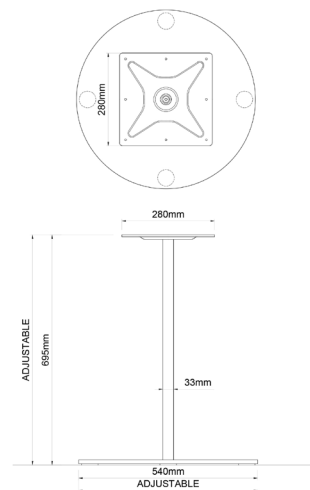

\ DETAILS

CONTACT slabsbydesign.com.au
info@slabsbydesign.com.au

Suite 5.02b
75 Mary St
Precinct 75
St Peter, NSW 2044

SLABS *by design*