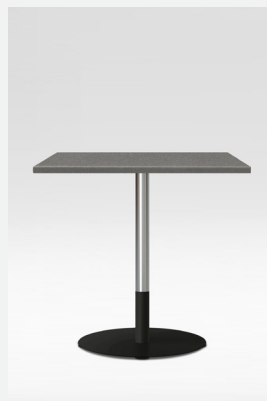

DISC CAFE TABLE /

The SLABSbyDesign Disc Café table has been designed with flexibility and versatility in mind. Staying true to our minimal and understated aesthetic, it features a sturdy, circular steel disc base with a slimline concrete top and is available in a variety of different sizing combinations to suit your needs.

Terrazzo
Confetti

Terrazzo
Blush

ADDITIONAL \ INFO

- Suitable for undercover outdoor use (can be customised for full outdoor use, additional fees occur)
- Lead time 6 weeks
- Adjustable feet (up to 5mm)
- Custom powder coat colours (may incur a setup fee)
- Custom finishes inc marble and terrazzo
- Edging colours and branding/logo stamping available
- Please refer to our website for pricing
- 2yr manufacturer's warranty
- Proudly Australian made

\ CAFE TABLE

TWO TONE Based on a variation of our classic disc base with the same features and customisation opts, the Two-Tone base allows you to have some fun and add a pop of colour to your space.

\ CAFE TABLE

ZEN The Zen café table appeals to those looking for a truly minimal look with its ultra slim central column and base. Available with the same features and customisation options as the Disc and Two-Tone bases.