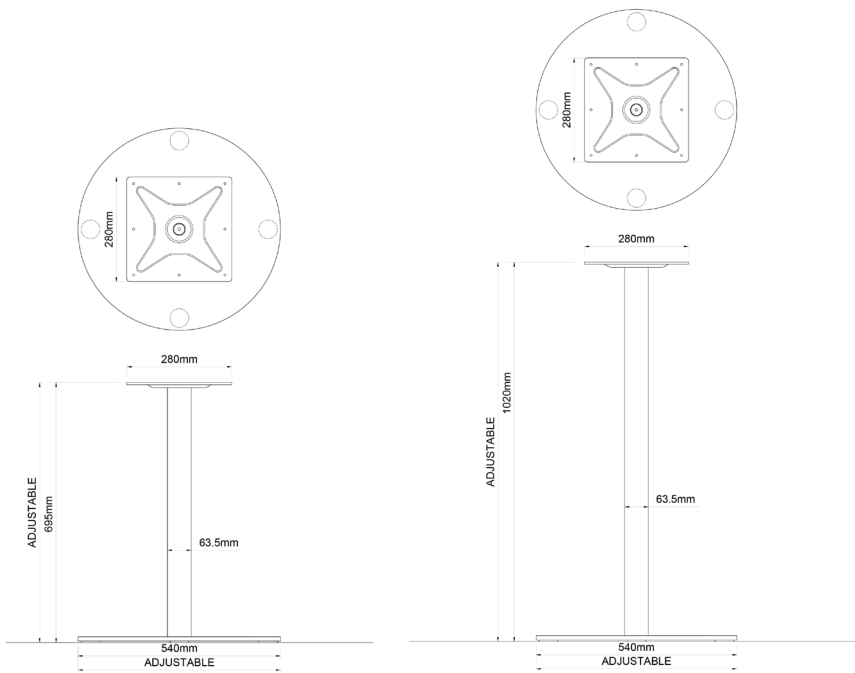

BASE

Available in dining and bar height options and 3 x standard colours- black, white and brass. Custom colours are also available on request.

TOP

A handcrafted, solid 20mm concrete top with a 16mm melamine board (complete with screw holes) fixed to the underside for simple assembly. Terrazzo and marble options also available on request.

CONCRETE CARE

Our concrete is protected with a high performance, commercial grade sealant that generates the premier balance of strength, flexibility, chemical and scratch resistance. It becomes food-safe upon curing and is heat resistant up to 149°. It is stain resistant to most household chemicals and culinary items, however we do recommend that you apply the wipe-as-you-go rule to preserve the beauty of your table. Being a water-based sealer, there is little to no odour and has a low VOC rating of 25g/l.

BASE /