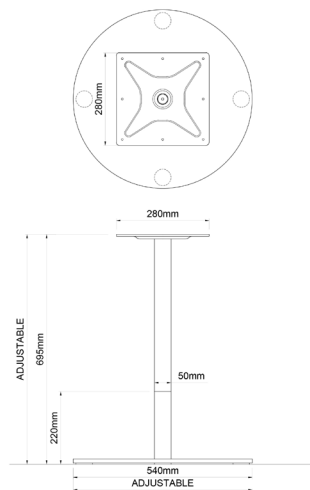

\ CAFE TABLE

ZEN The Zen café table appeals to those looking for a truly minimal look with its ultra slim central column and base. Available with the same features and customisation options as the Disc and Two-Tone bases.