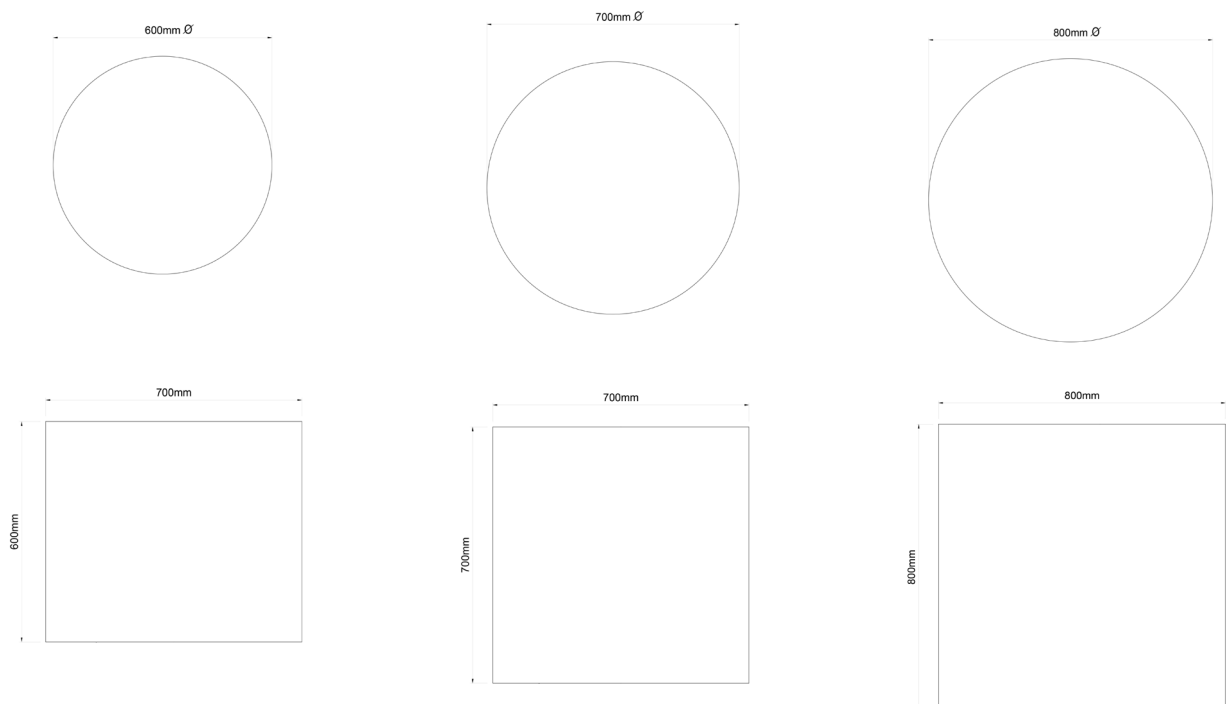

DISC CAFE TABLE /

The SLABSbyDesign Disc Café table has been designed with flexibility and versatility in mind. Staying true to our minimal and understated aesthetic, it features a sturdy, circular steel disc base with a slimline concrete top and is available in a variety of different sizing combinations to suit your needs.

SLABS *by design*

BASE

Available in dining and bar height options and 3 x standard colours- black, white and brass. Custom colours are also available on request.

TOP

A handcrafted, solid 20mm concrete top with a 16mm melamine board (complete with screw holes) fixed to the underside for simple assembly. Terrazzo and marble options also available on request.

BASE /

TOP /

COLOUR \ RANGE

COLOUR

White

Linen

Platinum

Dove