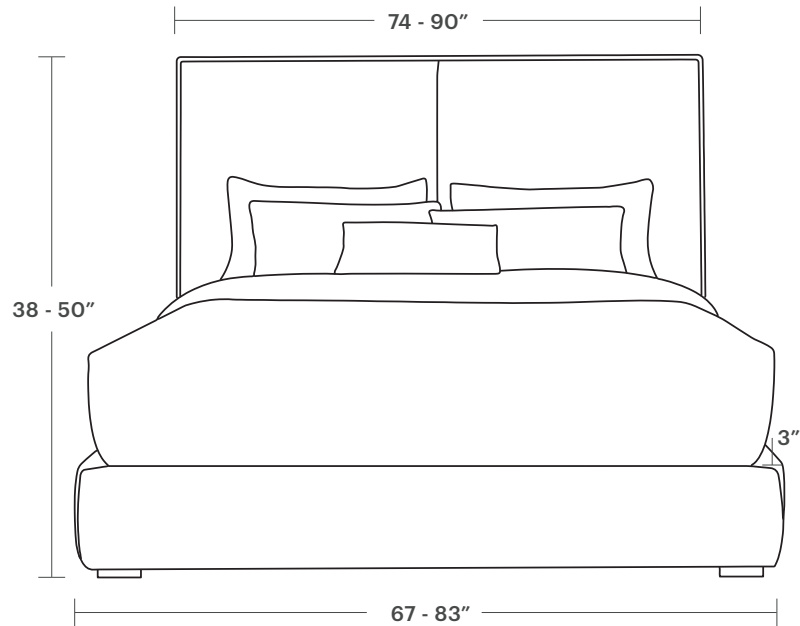

The Wythe Bed

Product Dimensions

Overall Width

Queen: 74"

King: 90"

Cal King: 86"

Overall Depth

Queen: 89"

King: 89"

Cal King 93"

Headboard Heights

38", 44", 50"

Interior Mattress Space

Queen: 60.5 x 80.5"

King: 76.5 x 80.5"

Cal King: 72.5 x 84.5"

Inset into frame 2"

MAIDEN HOME