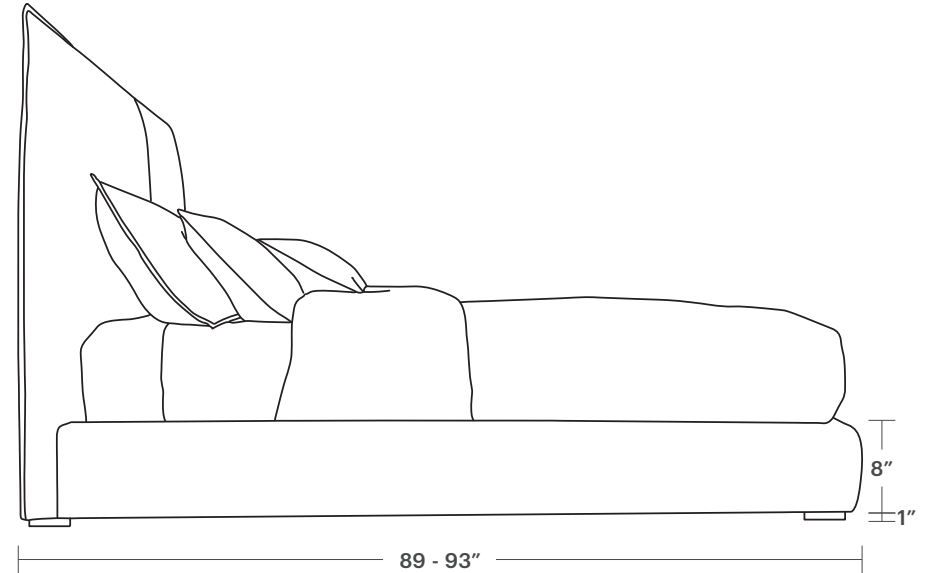

The Wythe Bed

Product Dimensions

Overall Width

Queen: 74"

King: 90"

Cal King: 86"

Overall Depth

Queen: 89"

King: 89"

Cal King 93"

Headboard Heights

38", 44", 50"

Interior Mattress Space

Queen: 60.5 x 80.5"

King: 76.5 x 80.5"

Cal King: 72.5 x 84.5"