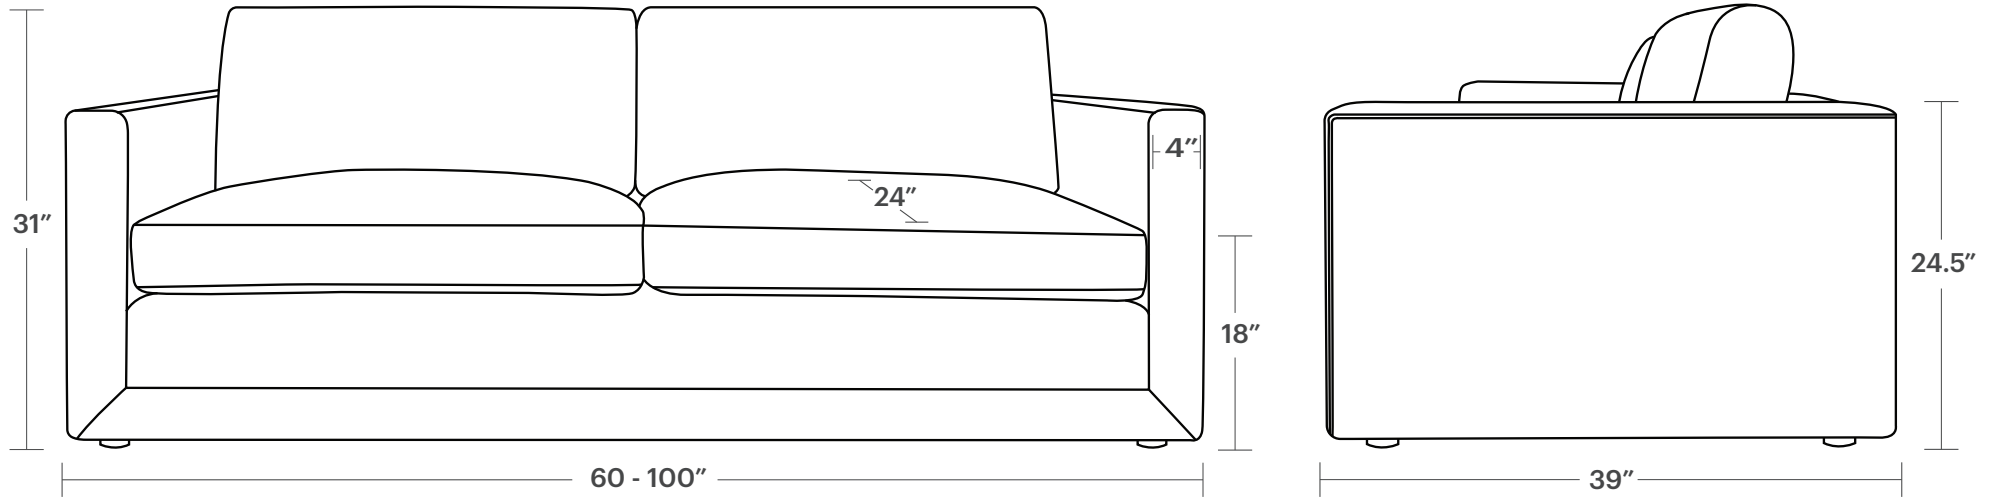

The Warren Sofa

Product Dimensions

Overall Dimensions

60-100" Wide, 39" Deep, 31" Tall

Seating Dimensions

52-92" Wide¹, 24" Deep, 18" High

Arm Dimensions

4" Wide, 24.5" High

Measurements for Delivery

24.5" Tall (*with legs*)

MAIDEN HOME

1. Width alterations increase or decrease seating width only. Arm width is always as shown above.