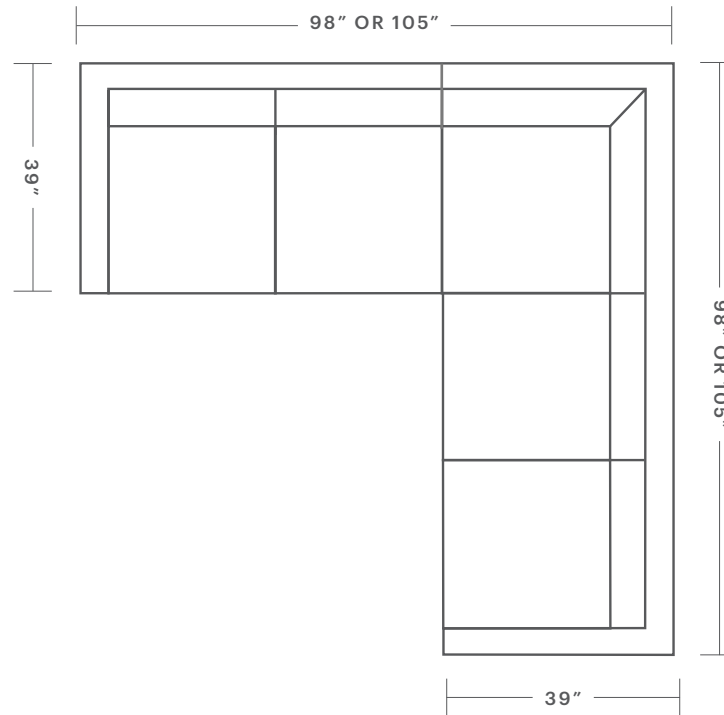

115", 119" or 132" Wide, 65" Deep, 31" Tall

CHAISE DIMENSIONS:

115" and 119" include 31" wide chaise

132" includes 35" wide chaise

CUSHION CONFIGURATION: 4 Back Cushions, 4 Seat Cushions

The Warren L Sectional

Product Dimensions

AVAILABLE IN: 98" X 98", 105" X 105"

CUSHION CONFIGURATION: 6 Back Cushions, 5 Seat Cushions

The Warren L Sectional

Product Dimensions

Left and Right Arm dimensions are interchangeable

AVAILABLE IN:

The Warren U Chaise Sectional

Product Dimensions

OVERALL DIMENSIONS: 132" Wide, 65" Deep, 31" Tall

CHAISE DIMENSIONS: 35" Wide, 65" Deep

CUSHION CONFIGURATION: 4 Back Cushions, 4 Seat Cushions

The Warren U Sofa Sectional

Product Dimensions

OVERALL DIMENSIONS: 140" Wide, 105" Deep, 31" Tall

CUSHION CONFIGURATION: 10 Back Cushions, 8 Seat Cushions

The Warren U Sofa Chaise Sectional

Product Dimensions

Available with Right or Left Facing Chaise