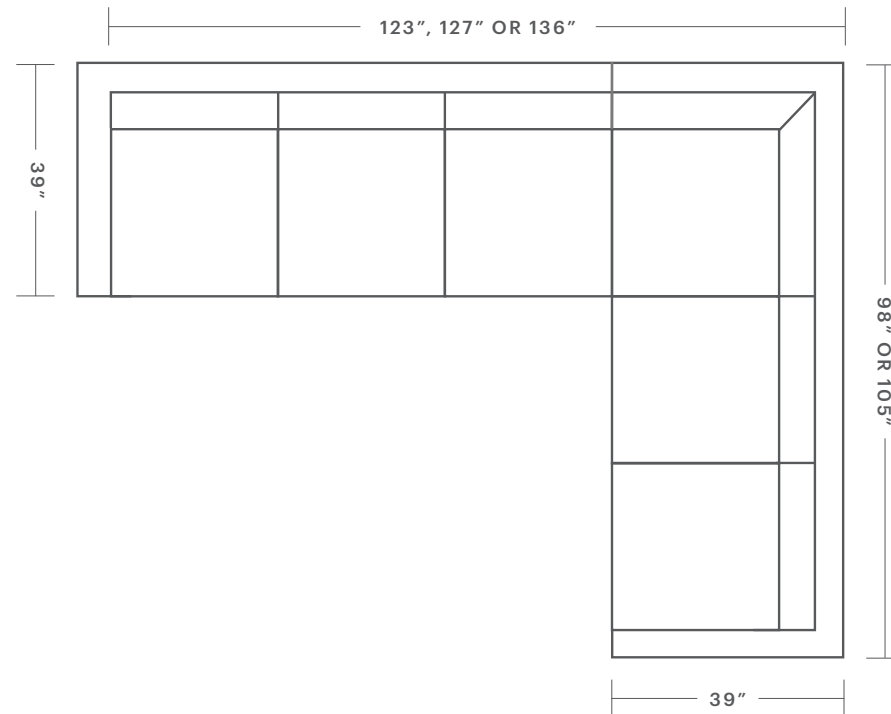

Product Dimensions

AVAILABLE IN: 98" X 98", 105" X 105"

CUSHION CONFIGURATION: 6 Back Cushions, 5 Seat Cushions

The Warren L Sectional

Product Dimensions

Left and Right Arm dimensions are interchangeable

AVAILABLE IN:

123" or 127" X 98"

136" X 105"

CUSHION CONFIGURATION: 7 Back Cushions, 6 Seat Cushions

The Warren L Sectional

Product Dimensions

AVAILABLE IN: 123" X 123"

CUSHION CONFIGURATION: 8 Back Cushions, 7 Seat Cushions

The Warren U Chaise Sectional

Product Dimensions

OVERALL DIMENSIONS: 132" Wide, 65" Deep, 31" Tall

CHAISE DIMENSIONS: 35" Wide, 65" Deep

CUSHION CONFIGURATION: 4 Back Cushions, 4 Seat Cushions

The Warren U Sofa Sectional

Product Dimensions

OVERALL DIMENSIONS: 140" Wide, 105" Deep, 31" Tall

CUSHION CONFIGURATION: 10 Back Cushions, 8 Seat Cushions

The Warren U Sofa Chaise Sectional

Product Dimensions

Available with Right or Left Facing Chaise