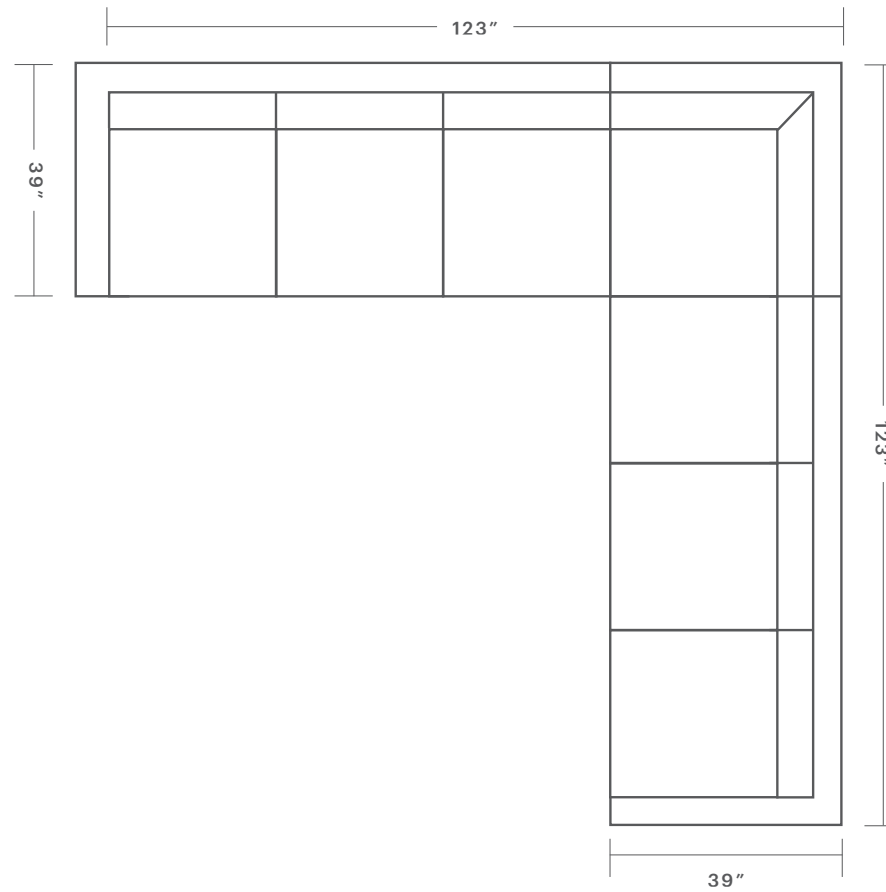

Product Dimensions

AVAILABLE IN: 98" X 98", 105" X 105"

CUSHION CONFIGURATION: 6 Back Cushions, 5 Seat Cushions

The Warren L Sectional

Product Dimensions

Left and Right Arm dimensions are interchangeable

AVAILABLE IN:

123" or 127" X 98"

136" X 105"

CUSHION CONFIGURATION: 7 Back Cushions, 6 Seat Cushions

The Warren L Sectional

Product Dimensions

AVAILABLE IN: 123" X 123"

CUSHION CONFIGURATION: 8 Back Cushions, 7 Seat Cushions

The Warren U Chaise Sectional

Product Dimensions

OVERALL DIMENSIONS: 132" Wide, 65" Deep, 31" Tall

CHAISE DIMENSIONS: 35" Wide, 65" Deep

CUSHION CONFIGURATION: 4 Back Cushions, 4 Seat Cushions

The Warren U Sofa Sectional

Product Dimensions

OVERALL DIMENSIONS: 140" Wide, 105" Deep, 31" Tall

CUSHION CONFIGURATION: 10 Back Cushions, 8 Seat Cushions

The Warren U Sofa Chaise Sectional

Product Dimensions

Available with Right or Left Facing Chaise