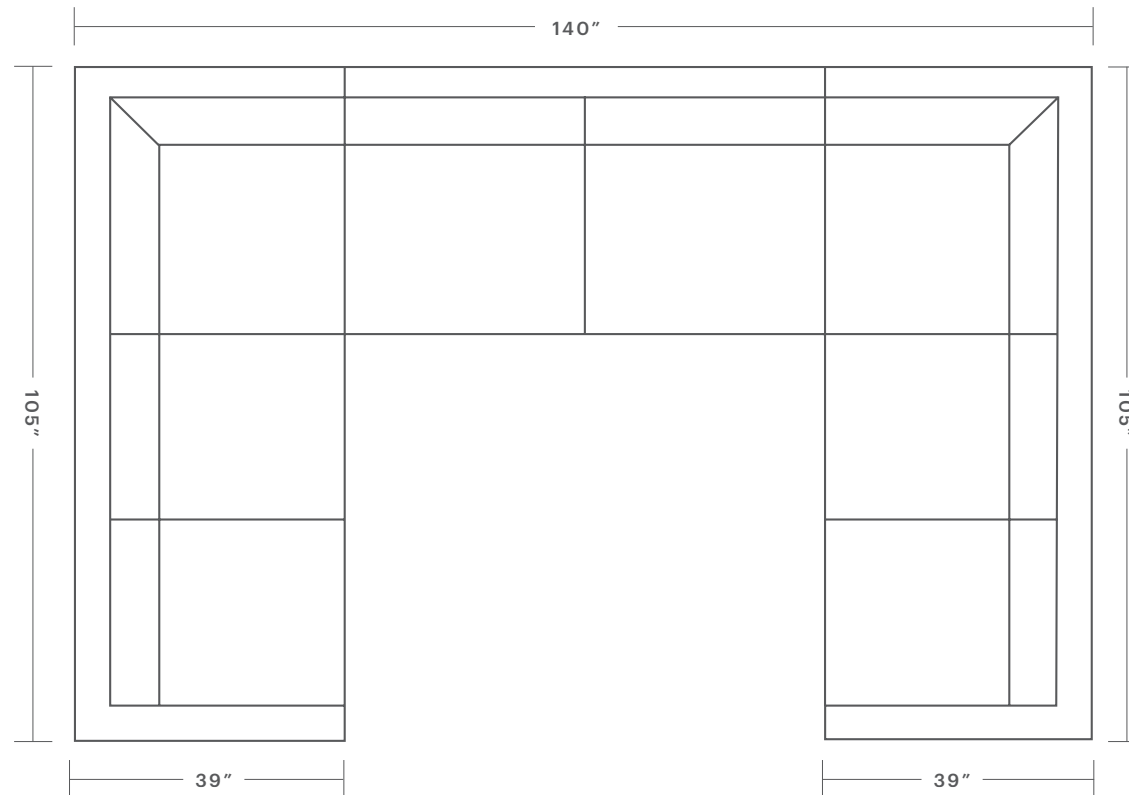

Product Dimensions

AVAILABLE IN: 98" X 98", 105" X 105"

CUSHION CONFIGURATION: 6 Back Cushions, 5 Seat Cushions

The Warren L Sectional

Product Dimensions

Left and Right Arm dimensions are interchangeable

AVAILABLE IN:

123" or 127" X 98"

136" X 105"

CUSHION CONFIGURATION: 7 Back Cushions, 6 Seat Cushions

The Warren L Sectional

Product Dimensions

AVAILABLE IN: 123" X 123"

CUSHION CONFIGURATION: 8 Back Cushions, 7 Seat Cushions

The Warren U Chaise Sectional

Product Dimensions

OVERALL DIMENSIONS: 132" Wide, 65" Deep, 31" Tall

CHAISE DIMENSIONS: 35" Wide, 65" Deep

CUSHION CONFIGURATION: 4 Back Cushions, 4 Seat Cushions

The Warren U Sofa Sectional

Product Dimensions

OVERALL DIMENSIONS: 140" Wide, 105" Deep, 31" Tall

CUSHION CONFIGURATION: 10 Back Cushions, 8 Seat Cushions

The Warren U Sofa Chaise Sectional

Product Dimensions

Available with Right or Left Facing Chaise