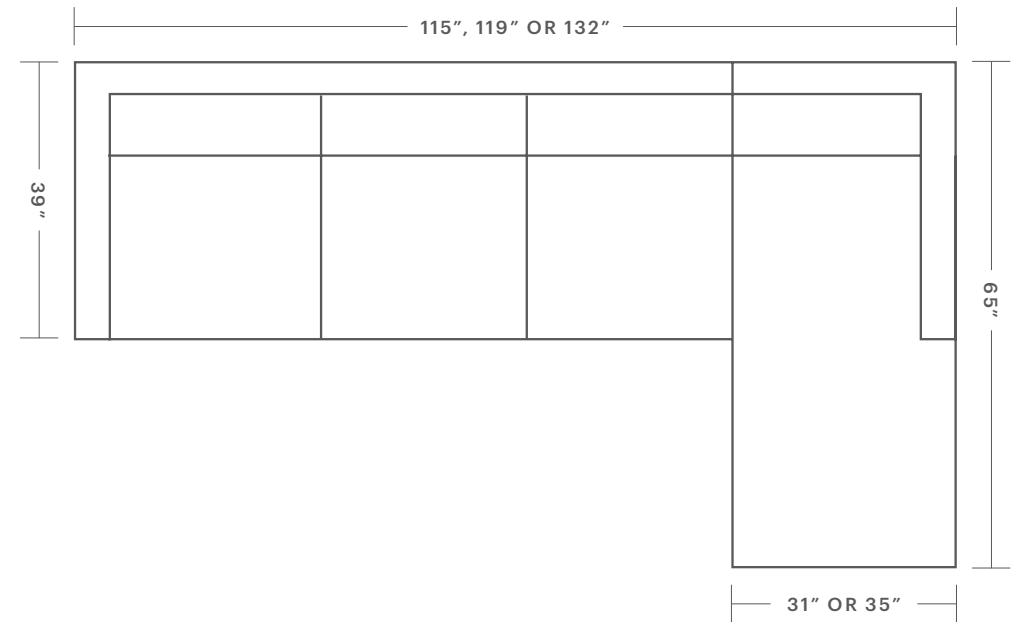

Questions:
hello@maidenhome.com
888-513-5754

The Warren Sectional Collection

General dimensions shown below apply to all sectional components

Overall Dimensions
39" Deep, 31" Tall

Seating Dimensions
24" Deep, 18" High

Arm Dimensions
4" Wide, 24.5" High

Measurements for Delivery
24.5" Tall (*with legs*)

Questions:
hello@maidenhome.com
888-513-5754

The Warren Chaise Sectional

Product Dimensions

Available with Right or Left Facing Chaise

OVERALL DIMENSIONS:

90" or 101" Wide, 65" Deep, 31" Tall

CHAISE DIMENSIONS:

90" includes 31" wide chaise

101" includes 35" wide chaise

CUSHION CONFIGURATION: 3 Back Cushions, 3 Seat Cushions

OVERALL DIMENSIONS:

Product Dimensions

AVAILABLE IN: 98" X 98", 105" X 105"

CUSHION CONFIGURATION: 6 Back Cushions, 5 Seat Cushions

The Warren L Sectional

Product Dimensions

Left and Right Arm dimensions are interchangeable

AVAILABLE IN: