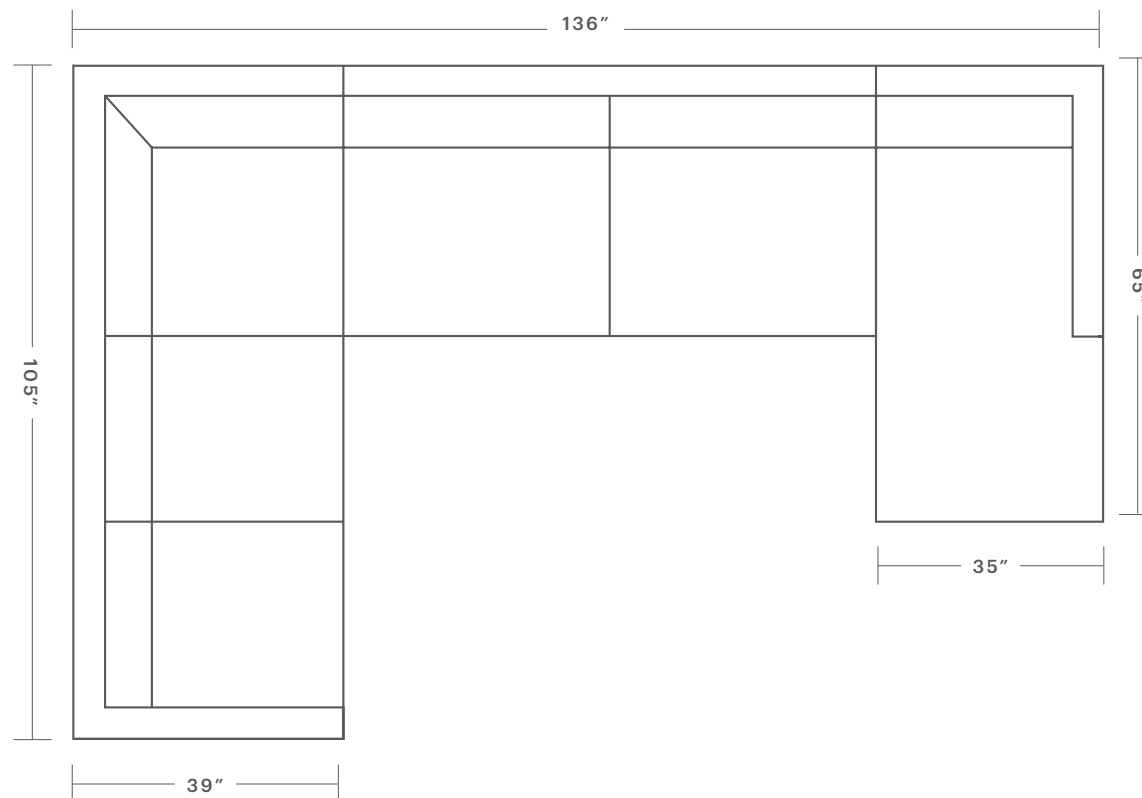

Product Dimensions

AVAILABLE IN: 98" X 98", 105" X 105"

CUSHION CONFIGURATION: 6 Back Cushions, 5 Seat Cushions

The Warren L Sectional

Product Dimensions

Left and Right Arm dimensions are interchangeable

AVAILABLE IN:

The Warren U Chaise Sectional

Product Dimensions

OVERALL DIMENSIONS: 132" Wide, 65" Deep, 31" Tall

CHAISE DIMENSIONS: 35" Wide, 65" Deep

CUSHION CONFIGURATION: 4 Back Cushions, 4 Seat Cushions

The Warren U Sofa Sectional

Product Dimensions

OVERALL DIMENSIONS: 140" Wide, 105" Deep, 31" Tall

CUSHION CONFIGURATION: 10 Back Cushions, 8 Seat Cushions

The Warren U Sofa Chaise Sectional

Product Dimensions

Available with Right or Left Facing Chaise

OVERALL DIMENSIONS: 136" Wide, 105" Deep, 31" Tall

CHAISE DIMENSIONS: 35" Wide, 65" Deep

CUSHION CONFIGURATION: 7 Back Cushions, 6 Seat Cushions