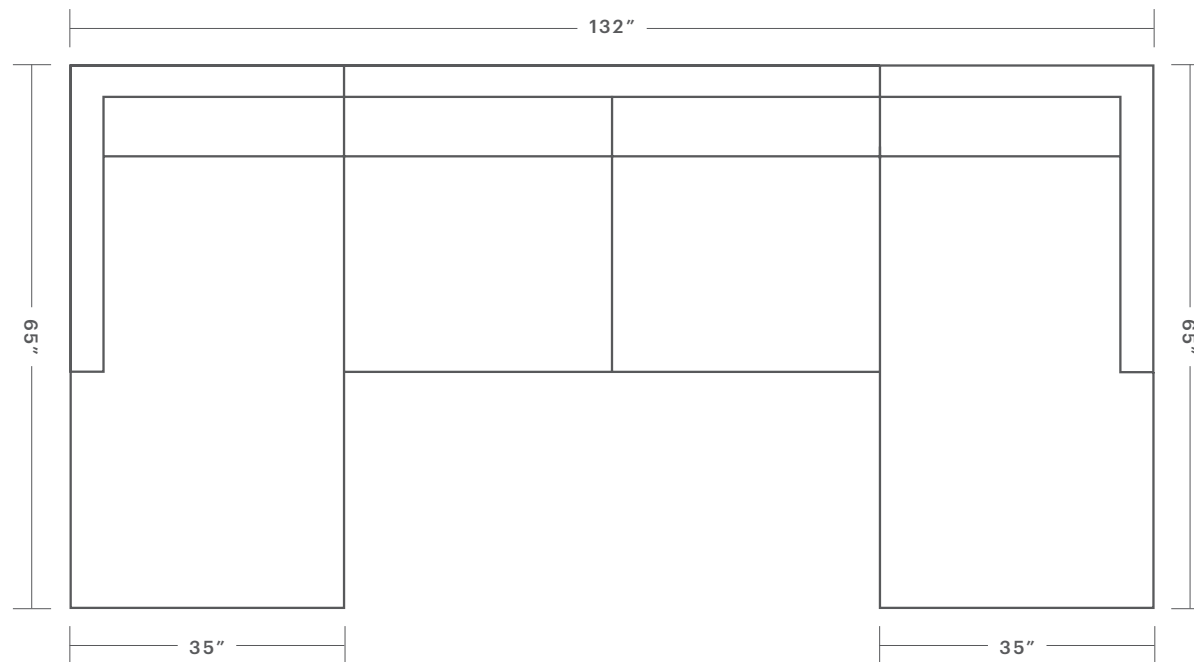

Product Dimensions

AVAILABLE IN: 98" X 98", 105" X 105"

CUSHION CONFIGURATION: 6 Back Cushions, 5 Seat Cushions

The Warren L Sectional

Product Dimensions

Left and Right Arm dimensions are interchangeable

AVAILABLE IN:

123" or 127" X 98"

136" X 105"

CUSHION CONFIGURATION: 7 Back Cushions, 6 Seat Cushions

The Warren L Sectional

Product Dimensions

AVAILABLE IN: 123" X 123"

CUSHION CONFIGURATION: 8 Back Cushions, 7 Seat Cushions

The Warren U Chaise Sectional

Product Dimensions

OVERALL DIMENSIONS: 132" Wide, 65" Deep, 31" Tall

CHAISE DIMENSIONS: 35" Wide, 65" Deep

CUSHION CONFIGURATION: 4 Back Cushions, 4 Seat Cushions

The Warren U Sofa Sectional

Product Dimensions

OVERALL DIMENSIONS: 140" Wide, 105" Deep, 31" Tall

CUSHION CONFIGURATION: 10 Back Cushions, 8 Seat Cushions

The Warren U Sofa Chaise Sectional

Product Dimensions

Available with Right or Left Facing Chaise