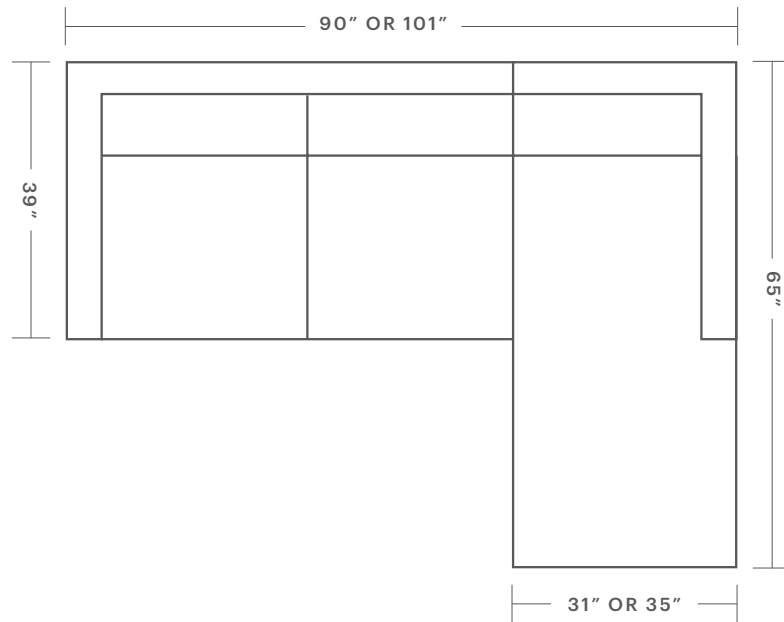

Questions:
hello@maidenhome.com
888-513-5754

The Warren Sectional Collection

General dimensions shown below apply to all sectional components

Overall Dimensions
39" Deep, 31" Tall

Seating Dimensions
24" Deep, 18" High

Arm Dimensions
4" Wide, 24.5" High

Measurements for Delivery
24.5" Tall (*with legs*)

Questions:
hello@maidenhome.com
888-513-5754

The Warren Chaise Sectional

Product Dimensions

Available with Right or Left Facing Chaise

OVERALL DIMENSIONS:

90" or 101" Wide, 65" Deep, 31" Tall

CHAISE DIMENSIONS:

90" includes 31" wide chaise

101" includes 35" wide chaise

CUSHION CONFIGURATION: 3 Back Cushions, 3 Seat Cushions

OVERALL DIMENSIONS:

Product Dimensions

AVAILABLE IN: 98" X 98", 105" X 105"

CUSHION CONFIGURATION: 6 Back Cushions, 5 Seat Cushions

The Warren L Sectional

Product Dimensions

Left and Right Arm dimensions are interchangeable

AVAILABLE IN: