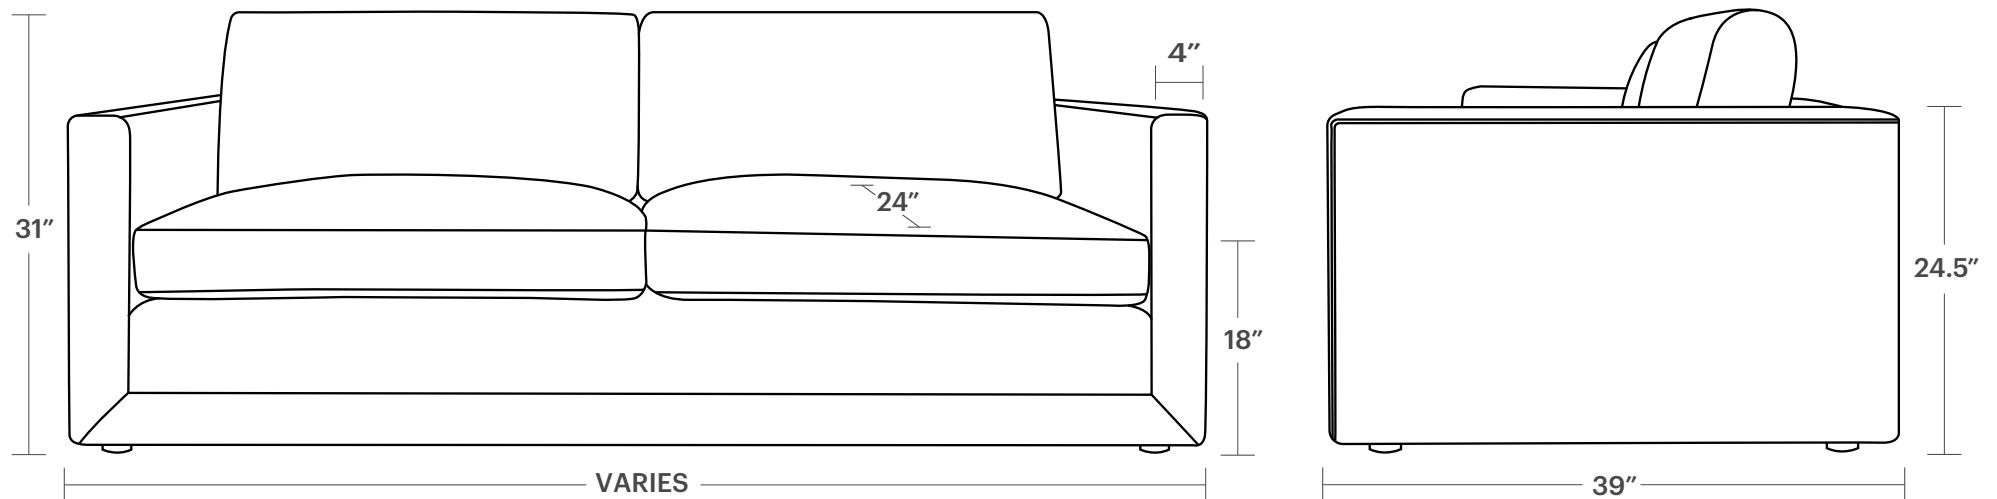

Questions:
hello@maidenhome.com
888-513-5754

The Warren Sectional Collection

General dimensions shown below apply to all sectional components

Overall Dimensions
39" Deep, 31" Tall

Seating Dimensions
24" Deep, 18" High

The Warren U Chaise Sectional

Product Dimensions

OVERALL DIMENSIONS: 132" Wide, 65" Deep, 31" Tall

CHAISE DIMENSIONS: 35" Wide, 65" Deep

CUSHION CONFIGURATION: 4 Back Cushions, 4 Seat Cushions

The Warren U Sofa Sectional

Product Dimensions

OVERALL DIMENSIONS: 140" Wide, 105" Deep, 31" Tall

CUSHION CONFIGURATION: 10 Back Cushions, 8 Seat Cushions

The Warren U Sofa Chaise Sectional

Product Dimensions

Available with Right or Left Facing Chaise

OVERALL DIMENSIONS: 136" Wide, 105" Deep, 31" Tall

CHAISE DIMENSIONS: 35" Wide, 65" Deep

CUSHION CONFIGURATION: 7 Back Cushions, 6 Seat Cushions