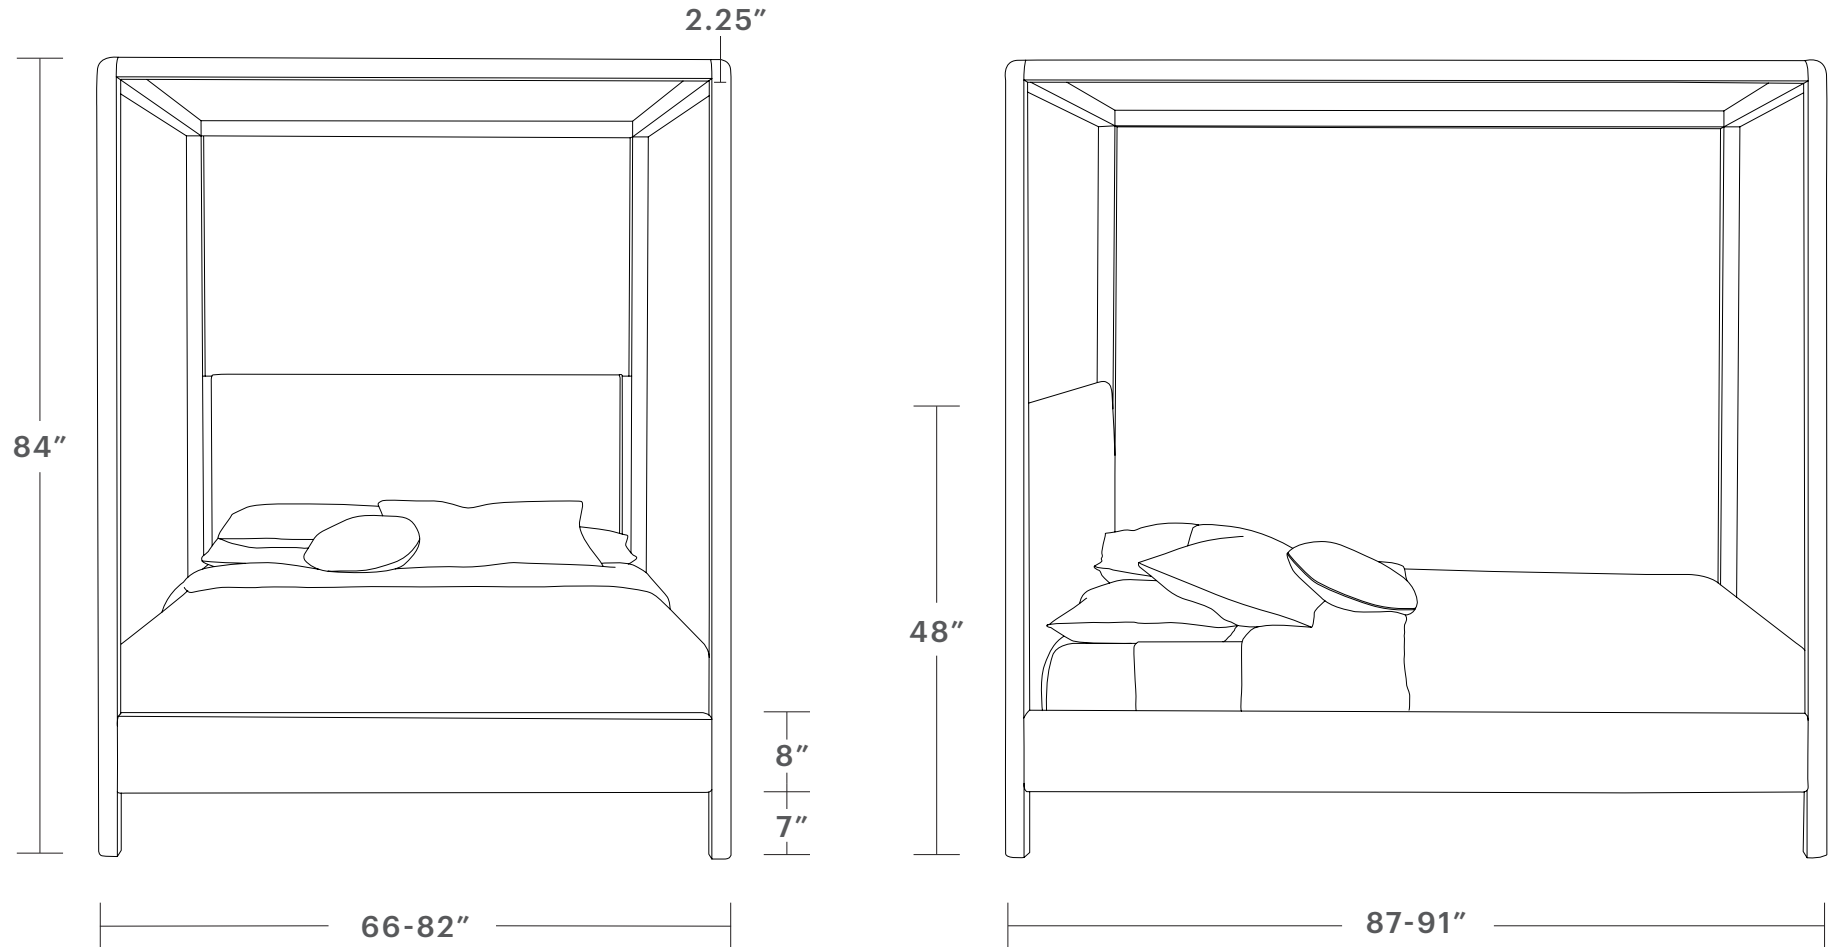

The Thompson Canopy Bed

hello@maidenhome.com

(888) 513-5754

The Thompson Canopy Bed

OVERALL DIMENSIONS

Queen: 66"
King: 82"
Cal King: 78"

OVERALL DEPTH

Queen: 87"
King: 87"
Cal King: 91"

HEADBOARD HEIGHTS

48"

CANOPY HEIGHTS

84"

INTERIOR MATTRESS SPACE (Inset into frame 2")

Queen: 61.75 x 81.5"
King: 77.75 x 81.5"
Cal King: 73.75 x 85.5"

The Thompson Canopy Bed

Each Thompson Bed is made with a support system of solid poplar slats. Queen and King beds are made with 14 slats; Cal King with 15. Queen beds are made with 1 center support leg; King and Cal King with 2.