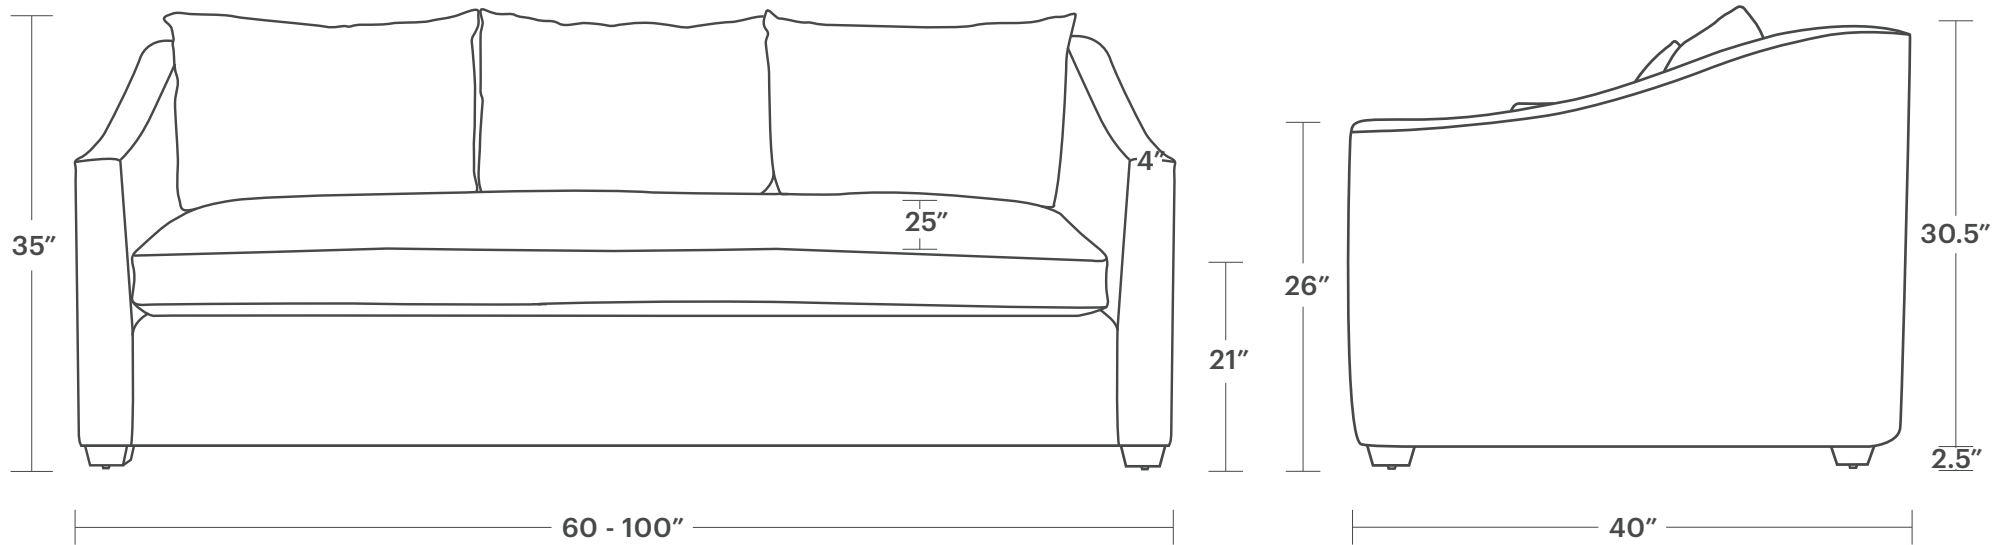

The Sullivan Sofa

Product Dimensions

Overall Dimensions

60-100" Wide, 40" Deep, 35" Tall

Seating Dimensions

52-92" Wide¹, 25" Deep, 21" High

Arm Dimensions

4" Wide, 26" High

Measurements for Delivery

33" Tall (*with legs*)
30.5" Tall (*legs removed*)

MAIDEN HOME

1. Width alterations increase or decrease seating width only. Arm width is always as shown above.
Note: 60", 65", & 75" Sullivan is made with two back cushions.