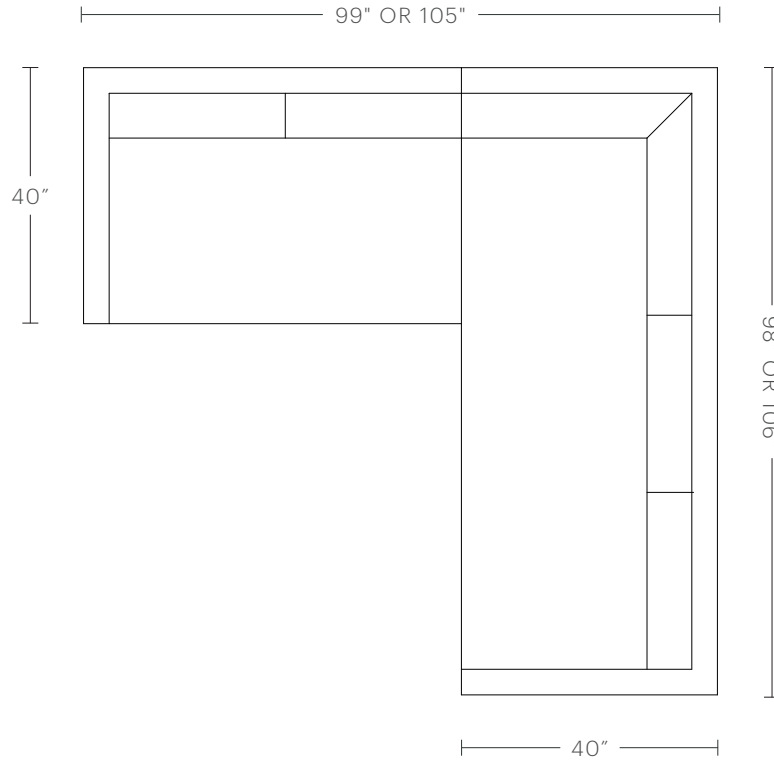

## PRODUCT DIMENSIONS

115", 119" or 130"W, 65"D, 31"H

## PRODUCT DIMENSIONS

99"W, 99"D or 105"W, 106"D

## PRODUCT DIMENSIONS

125"W, 98"D; 128"W, 98"D; 135"W, 106"D

## PRODUCT DIMENSIONS

164.5"W, 67"D, 34"H