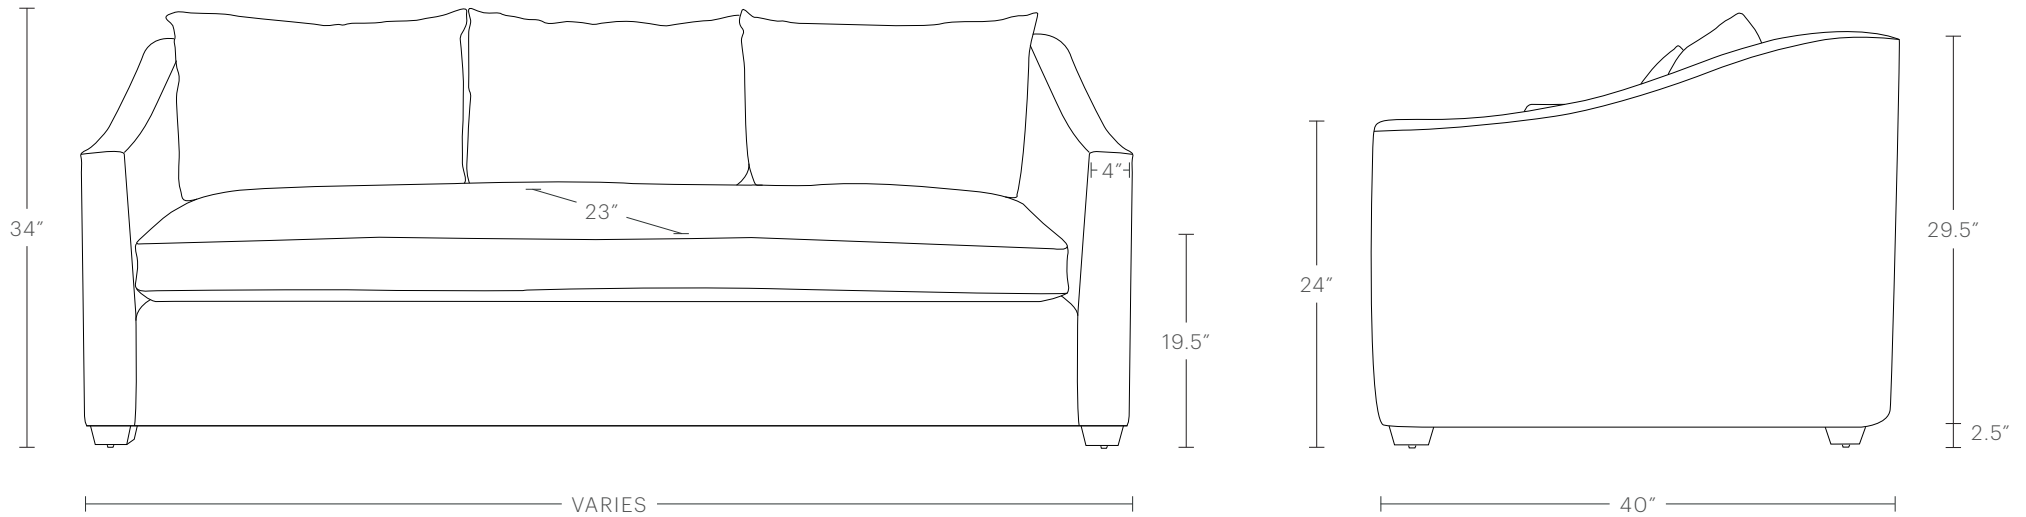

# The Sullivan Sectional Collection

**MAIDEN HOME**

The general dimensions below apply to all Sullivan sectional components, including the sloped arms—which measure 24 inches at the front, 26 inches in the middle, and 32 inches at the back.

## PRODUCT DIMENSIONS

40"D, 34"H

## PRODUCT DIMENSIONS

99"W, 99"D or 105"W, 106"D

## PRODUCT DIMENSIONS

125"W, 98"D; 128"W, 98"D; 135"W, 106"D