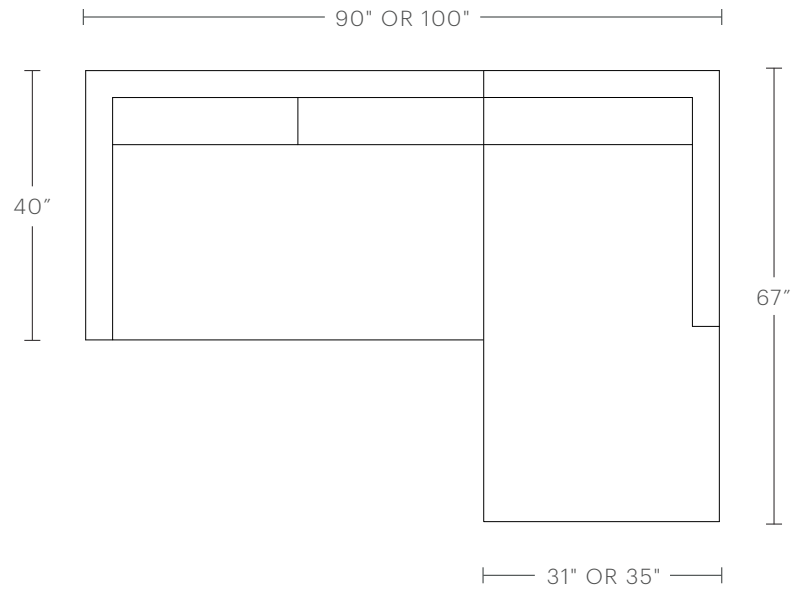

## PRODUCT DIMENSIONS

40"D, 34"H

## ARM DIMENSIONS

4"W, 24"H

## PRODUCT DIMENSIONS

90" or 101"W, 65"D, 31"H

## PRODUCT DIMENSIONS

125"W, 98"D; 128"W, 98"D; 135"W, 106"D