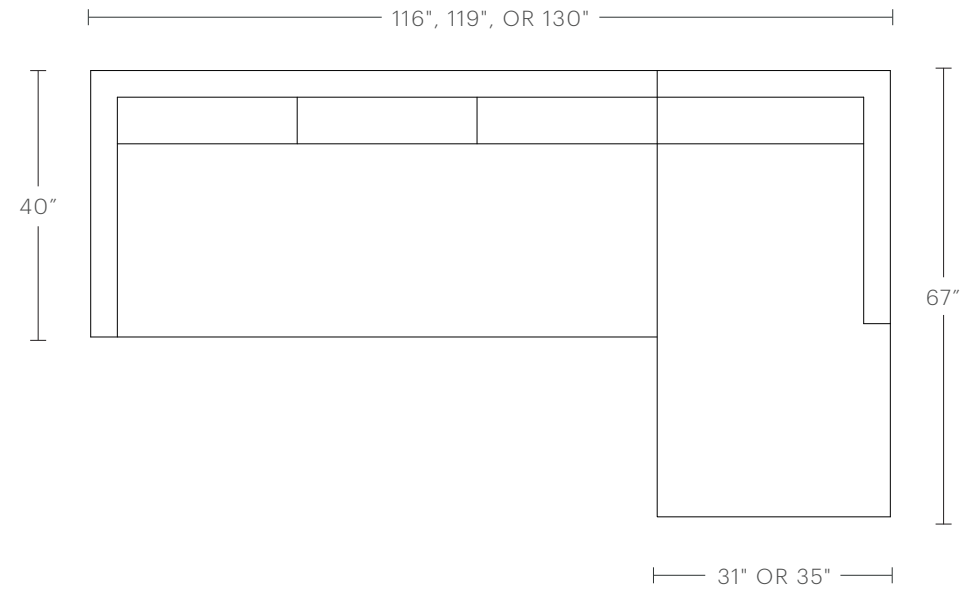

## PRODUCT DIMENSIONS

40"D, 34"H

## ARM DIMENSIONS

4"W, 24"H

## PRODUCT DIMENSIONS

90" or 101"W, 65"D, 31"H

## PRODUCT DIMENSIONS

125"W, 98"D; 128"W, 98"D; 135"W, 106"D