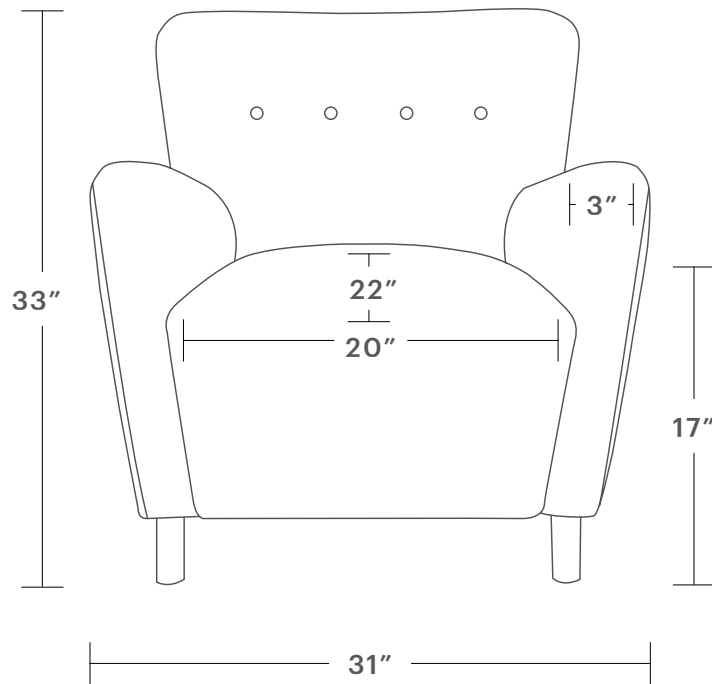

The Perry Chair

Product Dimensions

Overall Dimensions
31" Wide, 27" Deep, 33" Tall

Seating Dimensions
20" Wide, 22" Deep, 17" High

Arm Dimensions
3" Wide, 24" High

Measurements for Delivery
33" High

MAIDEN HOME