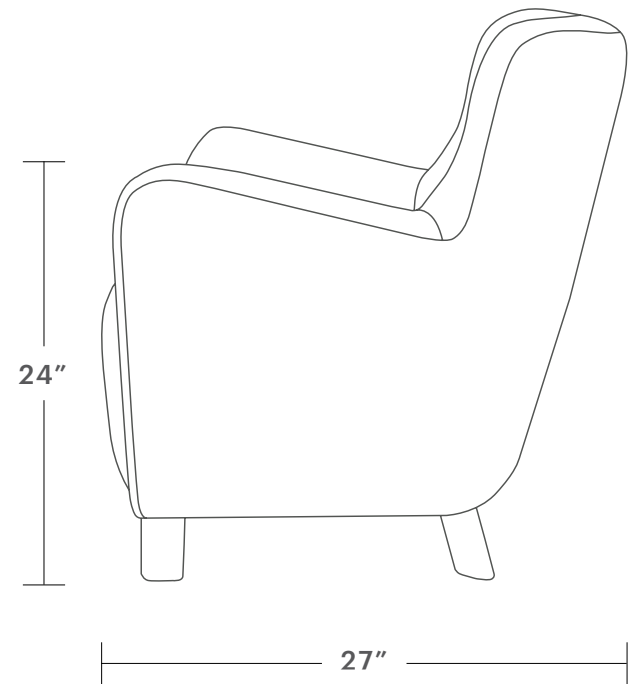

The Perry Chair

Product Dimensions

Overall Dimensions
31" Wide, 27" Deep, 33" Tall

Seating Dimensions
20" Wide, 22" Deep, 17" High

Arm Dimensions
3" Wide, 24" High

Measurements for Delivery
33" High

MAIDEN HOME