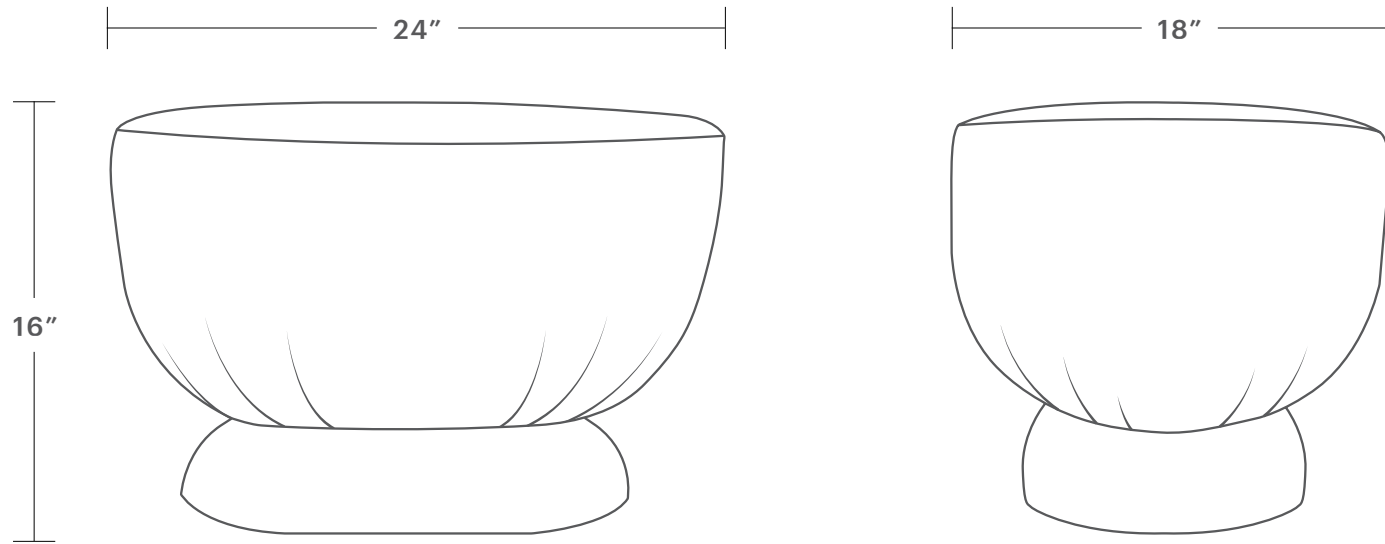

# The Mott Stool

## Product Dimensions

---

Overall Dimensions  
24" Wide, 18" Deep, 16" High

**MAIDEN HOME**