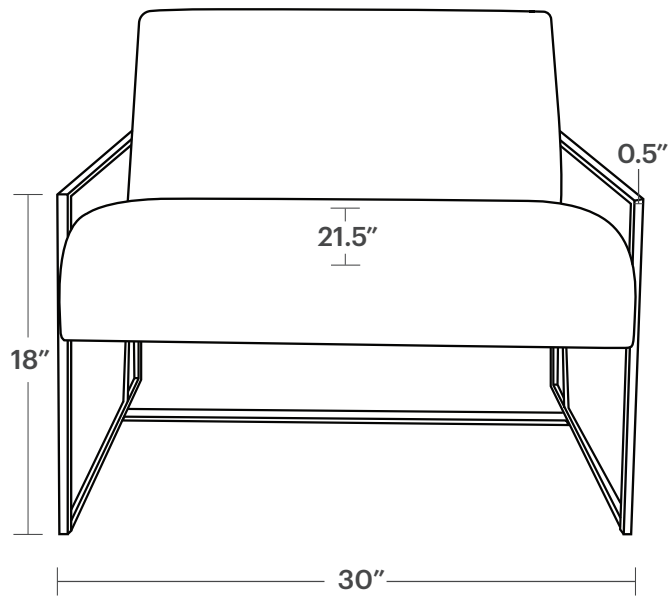

The Mercer Chair

Product Dimensions

Overall Dimensions
30" Wide, 31" Deep, 26.5" Tall

Seating Dimensions
29" Wide, 21.5" Deep, 17" High

Arm Dimensions
0.5" Wide, 18" High

Measurements for Delivery
26.5" High