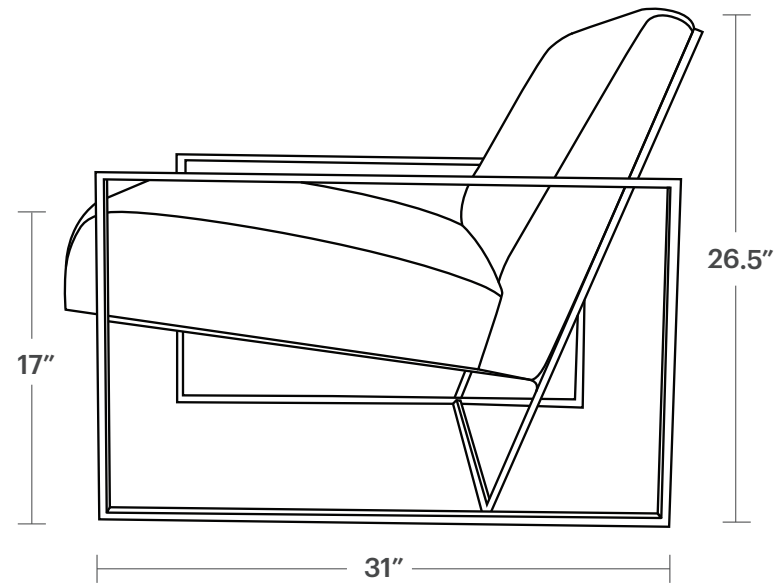

The Mercer Chair

Product Dimensions

Overall Dimensions
30" Wide, 31" Deep, 26.5" Tall

Seating Dimensions
29" Wide, 21.5" Deep, 17" High

Arm Dimensions
0.5" Wide, 18" High

Measurements for Delivery
26.5" High