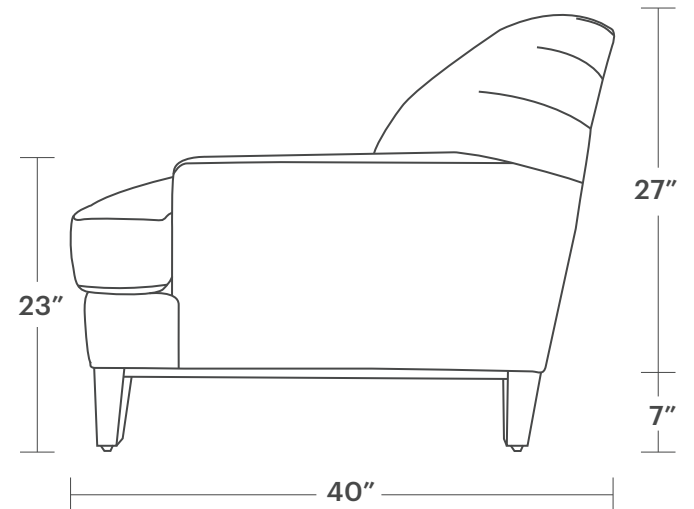

The Ludlow Sofa

Product Dimensions

Overall Dimensions
60-100" Wide, 40" Deep, 34" Tall

Seating Dimensions
50-90" Wide¹, 25" Deep, 21" High

Arm Dimensions
5" Wide, 23" High

Measurements for Delivery
34" Tall (*with legs*)
27" Tall (*legs removed*)

MAIDEN HOME

1. Width alterations increase or decrease seating width only. Arm width is always as shown above.