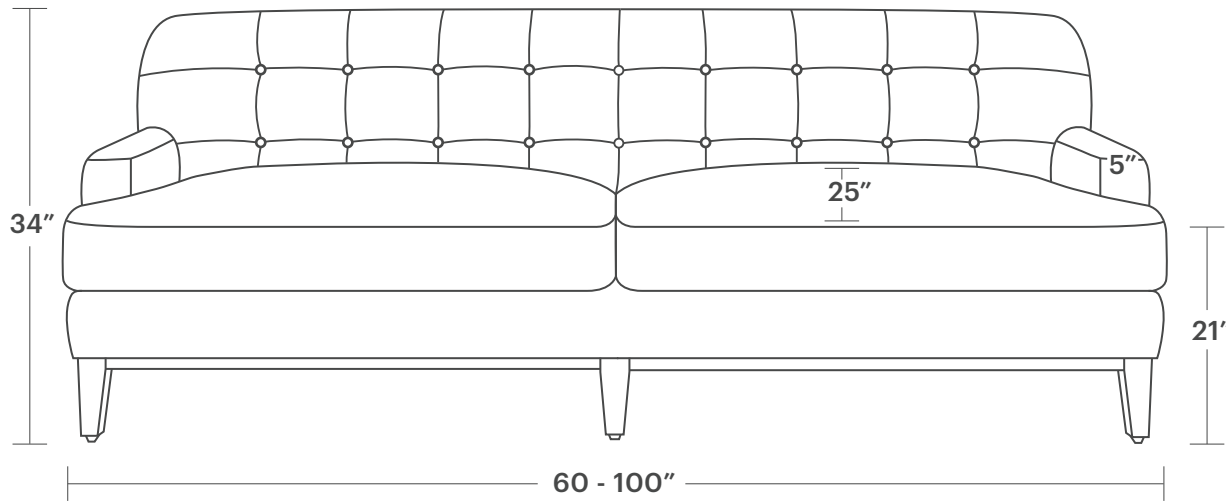

The Ludlow Sofa

Product Dimensions

Overall Dimensions
60-100" Wide, 40" Deep, 34" Tall

Seating Dimensions
50-90" Wide¹, 25" Deep, 21" High

Arm Dimensions
5" Wide, 23" High

Measurements for Delivery
34" Tall (*with legs*)
27" Tall (*legs removed*)

MAIDEN HOME

1. Width alterations increase or decrease seating width only. Arm width is always as shown above.