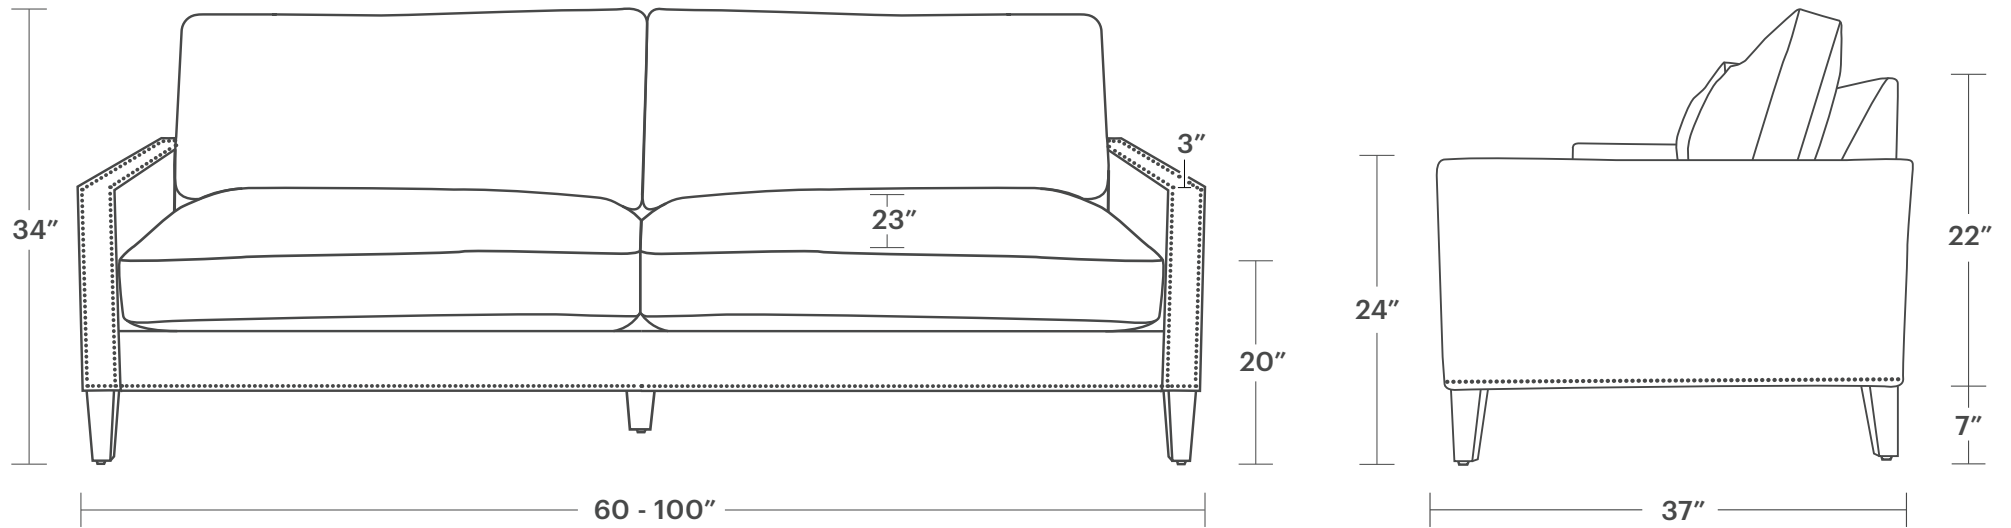

The Irving Sofa

Product Dimensions

Overall Dimensions

60-100" Wide, 37" Deep, 34" Tall

Seating Dimensions

54-94" Wide¹, 23" Deep, 20" High

Arm Dimensions

3" Wide, 24" High

Measurements for Delivery

29" Tall (*with legs*)
22" Tall (*legs removed*)

MAIDEN HOME

1. Width alterations increase or decrease seating width only. Arm width is always as shown above.