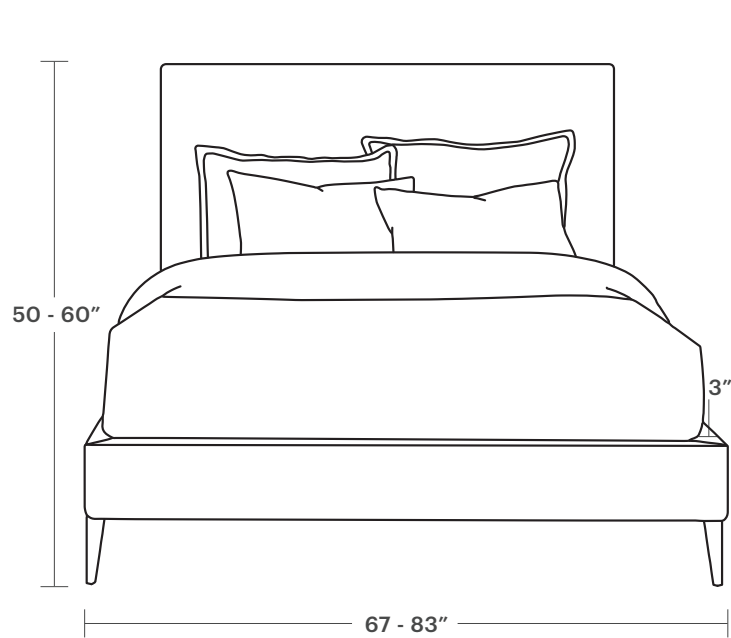

## Product Dimensions

### Overall Width

Queen: 67"  
King: 83"  
Cal King: 79"

### Overall Depth

Queen: 89"  
King: 89"  
Cal King: 93"

### Interior Mattress Space

Queen: 60.5 x 80.5"  
King: 76.5 x 80.5"  
Cal King: 72.5 x 84.5"  
Inset into frame 2"

**MAIDEN HOME**