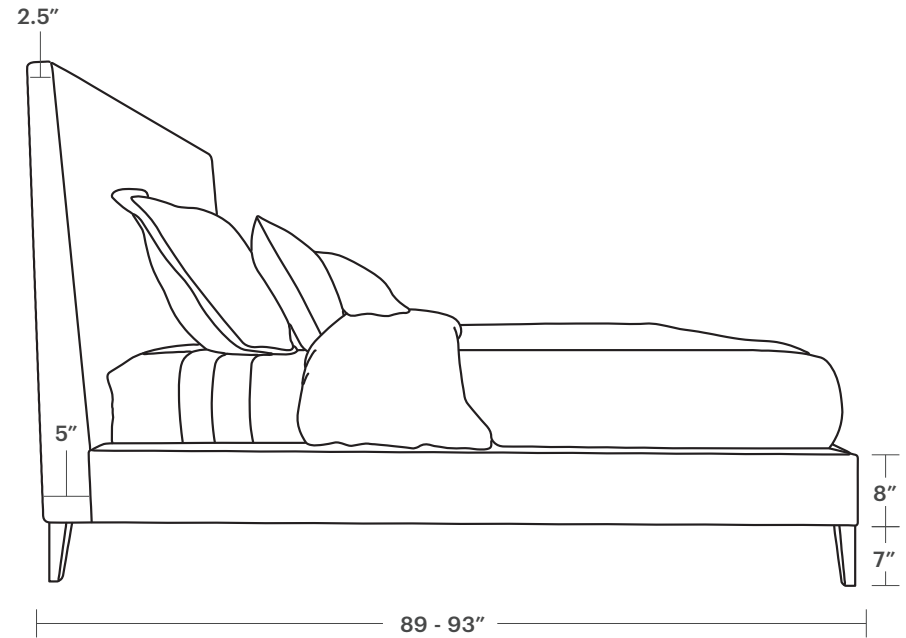

# The Essex Bed

## Product Dimensions

### Overall Width

Queen: 67"  
King: 83"  
Cal King: 79"

### Overall Depth

Queen: 89"  
King: 89"  
Cal King: 93"