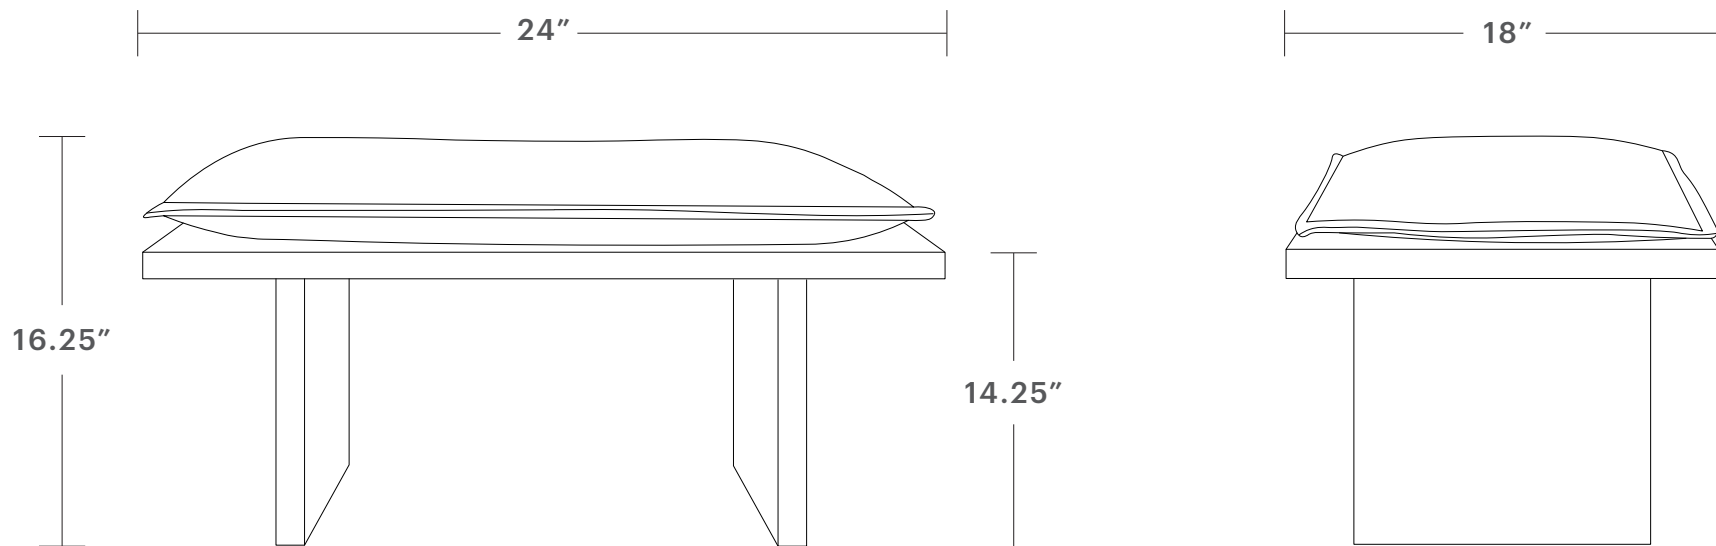

The Reyes Stool

The Reyes Stool is available with or without a seat cushion.

hello@maidenhome.com
(888) 513-5754

The Reyes Stool

The height without the seat cushion is 14.25", and the height with the seat cushion is 16.25".

OVERALL DIMENSIONS

24" Wide, 18" Deep, 16.25" High

SEATING DIMENSIONS

24" Wide, 18" Deep, 16.25" High

CUSHION DIMENSIONS

23.5" Wide, 17.5" Deep

MEASUREMENTS FOR DELIVERY

14.25" Tall

The Reyes Stool

Stool purchased without seat cushion.

Stool purchased with seat cushion. (*Seat cushion not shown*)

NOTE

Stools purchased with a built-in seat cushion will have grooves for straps as pictured above, to the right.