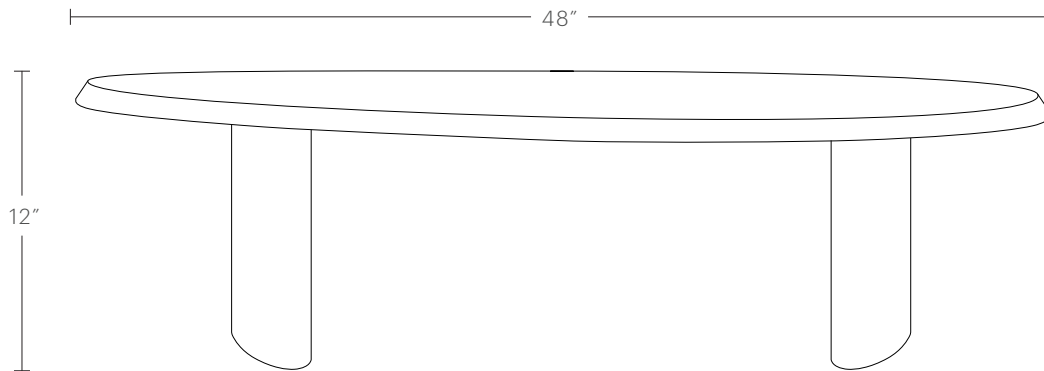

The Vestry Tables

MAIDEN HOME

Handcrafted of solid oak, The Vestry's organic shape and soft curvature display an expansive statement of natural materiality. Designed to artfully nest together or stand alone in graceful proportion.

hello@maidenhome.com

(888) 513-5754

The Vestry Tables

MAIDEN HOME

SMALL TABLE
48"W, 30"D, 12"H

The Vestry Tables

MAIDEN HOME

LARGE TABLE
60"W, 36"D, 15"H

The Vestry Tables

MAIDEN HOME

SMALL TABLE
48"W, 30"D, 12"H

LARGE TABLE
60"W, 36"D, 15"H