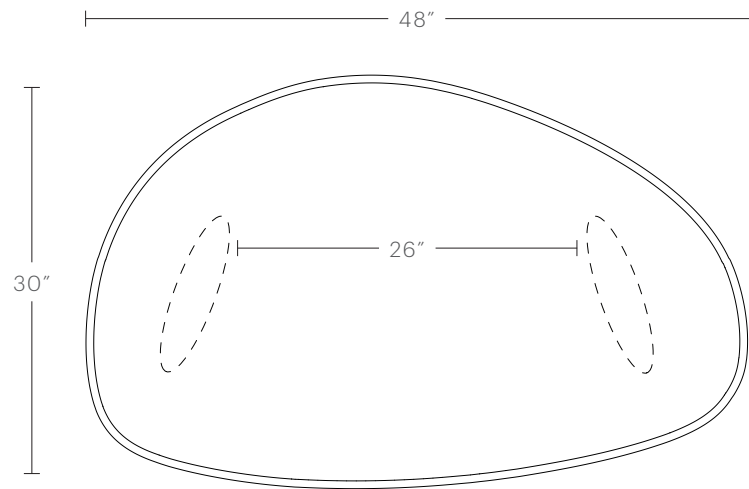

hello@maidenhome.com

(888) 513-5754

The Vestry Tables

MAIDEN HOME

SMALL TABLE
48"W, 30"D, 12"H

The Vestry Tables

MAIDEN HOME

LARGE TABLE
60"W, 36"D, 15"H

The Vestry Tables

MAIDEN HOME

SMALL TABLE
48"W, 30"D, 12"H

LARGE TABLE
60"W, 36"D, 15"H