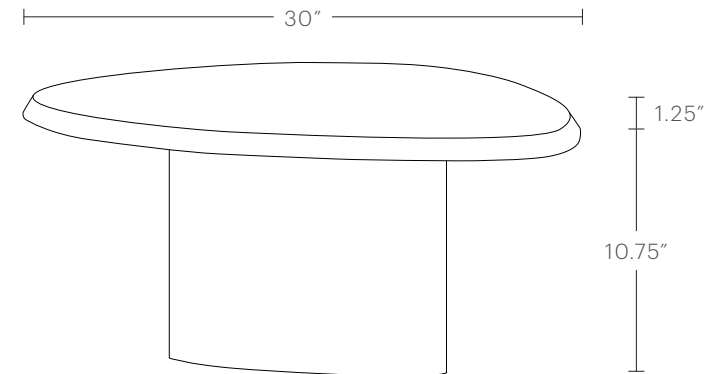

The Vestry Tables

MAIDEN HOME

Handcrafted of solid oak, The Vestry's organic shape and soft curvature display an expansive statement of natural materiality. Designed to artfully nest together or stand alone in graceful proportion.

hello@maidenhome.com

(888) 513-5754

The Vestry Tables

MAIDEN HOME

SMALL TABLE
48"W, 30"D, 12"H

The Vestry Tables

MAIDEN HOME

LARGE TABLE
60"W, 36"D, 15"H

The Vestry Tables

MAIDEN HOME

SMALL TABLE
48"W, 30"D, 12"H

LARGE TABLE
60"W, 36"D, 15"H