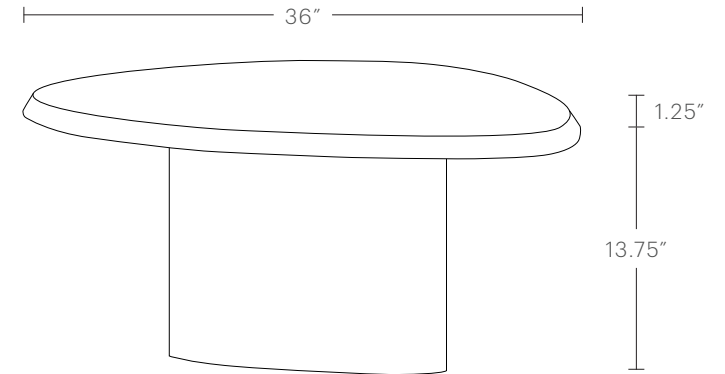

hello@maidenhome.com

(888) 513-5754

The Vestry Tables

MAIDEN HOME

SMALL TABLE
48"W, 30"D, 12"H

The Vestry Tables

MAIDEN HOME

LARGE TABLE
60"W, 36"D, 15"H

The Vestry Tables

MAIDEN HOME

SMALL TABLE
48"W, 30"D, 12"H

LARGE TABLE
60"W, 36"D, 15"H