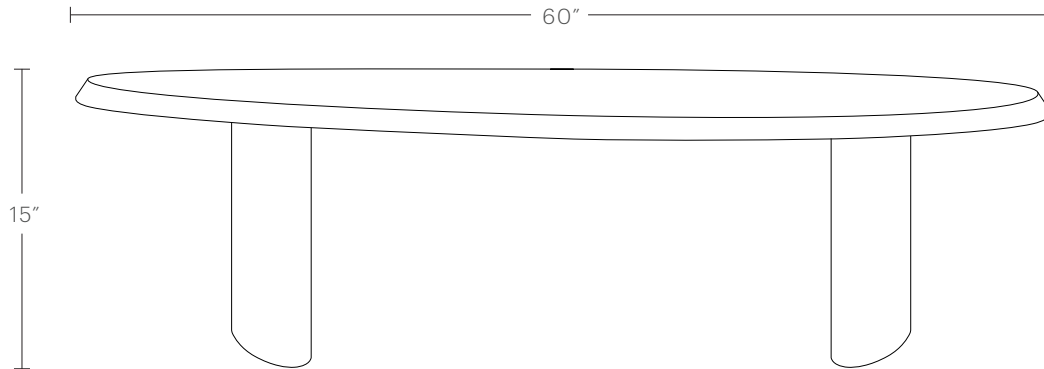

The Vestry Tables

MAIDEN HOME

Handcrafted of solid oak, The Vestry's organic shape and soft curvature display an expansive statement of natural materiality. Designed to artfully nest together or stand alone in graceful proportion.

hello@maidenhome.com

(888) 513-5754

The Vestry Tables

MAIDEN HOME

SMALL TABLE
48"W, 30"D, 12"H

The Vestry Tables

MAIDEN HOME

LARGE TABLE
60"W, 36"D, 15"H

The Vestry Tables

MAIDEN HOME

SMALL TABLE
48"W, 30"D, 12"H

LARGE TABLE
60"W, 36"D, 15"H