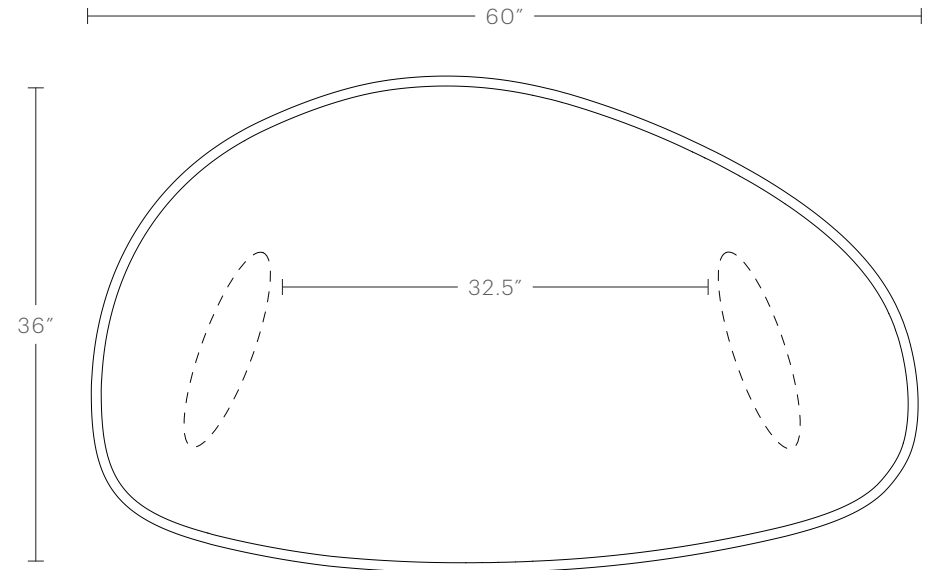

hello@maidenhome.com

(888) 513-5754

The Vestry Tables

MAIDEN HOME

SMALL TABLE
48"W, 30"D, 12"H

The Vestry Tables

MAIDEN HOME

LARGE TABLE
60"W, 36"D, 15"H

The Vestry Tables

MAIDEN HOME

SMALL TABLE
48"W, 30"D, 12"H

LARGE TABLE
60"W, 36"D, 15"H