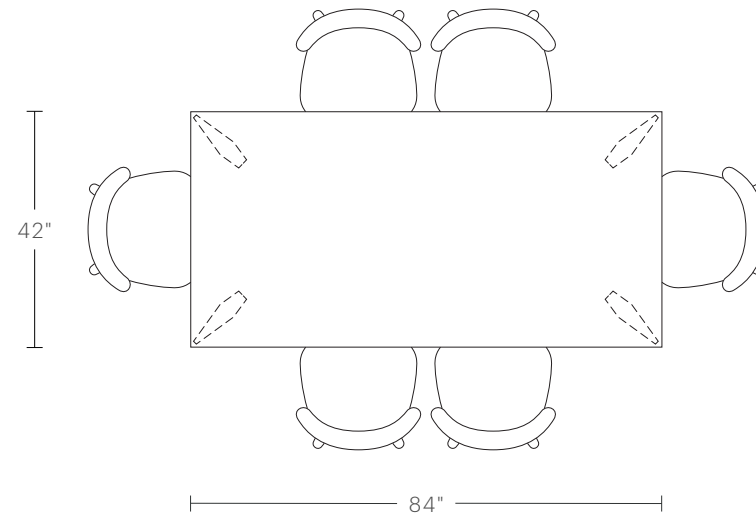

## **96" LENGTH**

Overall Dimensions: 96"L, 42"W, 29.5"H

Tabletop Thickness: 1"H

Space Between Legs: 76"L, 22"W

## **108" LENGTH**

Overall Dimensions: 108"L, 42"W, 29.5"H

Tabletop Thickness: 1"H

Space Between Legs: 88"L, 22"W

## **120" LENGTH**

Overall Dimensions: 120"L, 42"W, 29.5"H

Tabletop Thickness: 1"H

Space Between Legs: 100"L, 22"W

# The York Dining Table

**MAIDEN HOME**

The recommended seating arrangements below allow for a maximum chair width of 21 inches, with 2 inches between each chair.