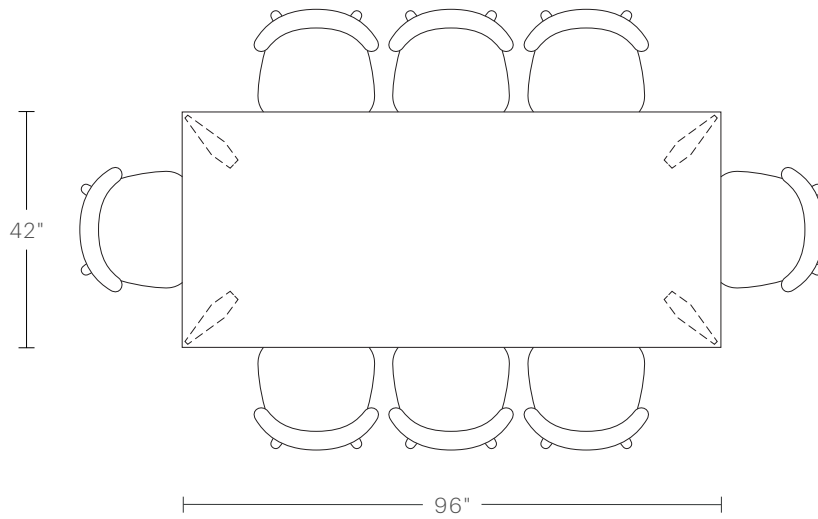

## **108" LENGTH**

Overall Dimensions: 108"L, 42"W, 29.5"H

Tabletop Thickness: 1"H

Space Between Legs: 88"L, 22"W

## **120" LENGTH**

Overall Dimensions: 120"L, 42"W, 29.5"H

Tabletop Thickness: 1"H

Space Between Legs: 100"L, 22"W

## **84" LENGTH**

Seats 6

If you would like assistance laying out your space, please contact our Interior Design team.

[design@maidenhome.com](mailto:design@maidenhome.com)

Call: (888) 513-5754 | Text: (646) 374-4298

# The York Dining Table

**MAIDEN HOME**

The recommended seating arrangements below allow for a maximum chair width of 21 inches, with 2 inches between each chair.