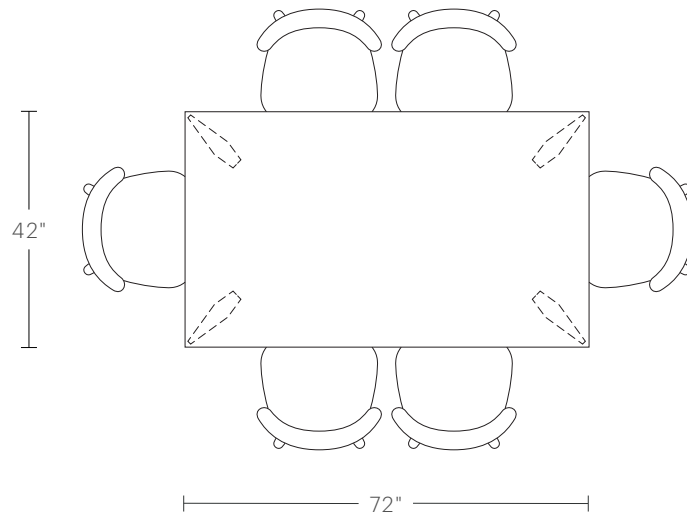

## **96" LENGTH**

Overall Dimensions: 96"L, 42"W, 29.5"H

Tabletop Thickness: 1"H

Space Between Legs: 76"L, 22"W

## **108" LENGTH**

Overall Dimensions: 108"L, 42"W, 29.5"H

Tabletop Thickness: 1"H

Space Between Legs: 88"L, 22"W

## **120" LENGTH**

Overall Dimensions: 120"L, 42"W, 29.5"H

Tabletop Thickness: 1"H

Space Between Legs: 100"L, 22"W

# The York Dining Table

**MAIDEN HOME**

The recommended seating arrangements below allow for a maximum chair width of 21 inches, with 2 inches between each chair.