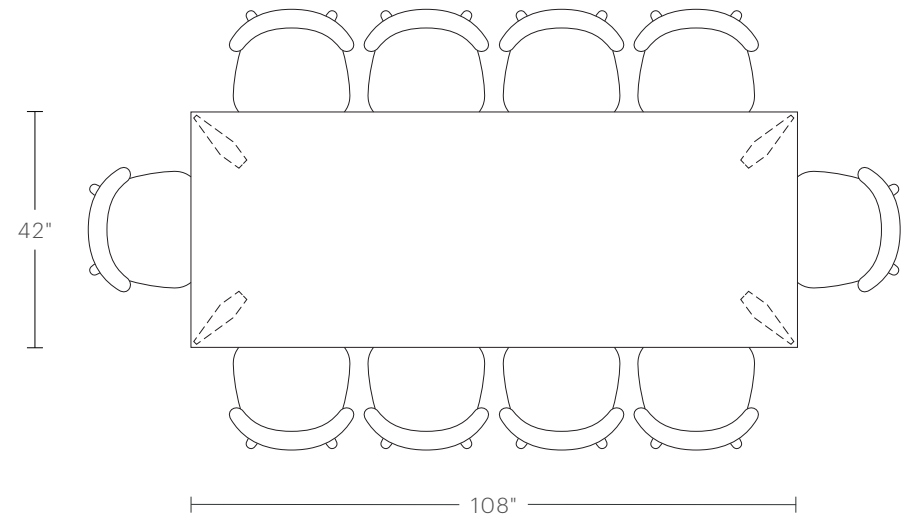

## **108" LENGTH**

Overall Dimensions: 108"L, 42"W, 29.5"H

Tabletop Thickness: 1"H

Space Between Legs: 88"L, 22"W

## **120" LENGTH**

Overall Dimensions: 120"L, 42"W, 29.5"H

Tabletop Thickness: 1"H

Space Between Legs: 100"L, 22"W

## **84" LENGTH**

Seats 6

If you would like assistance laying out your space, please contact our Interior Design team.

[design@maidenhome.com](mailto:design@maidenhome.com)

Call: (888) 513-5754 | Text: (646) 374-4298

# The York Dining Table

**MAIDEN HOME**

The recommended seating arrangements below allow for a maximum chair width of 21 inches, with 2 inches between each chair.