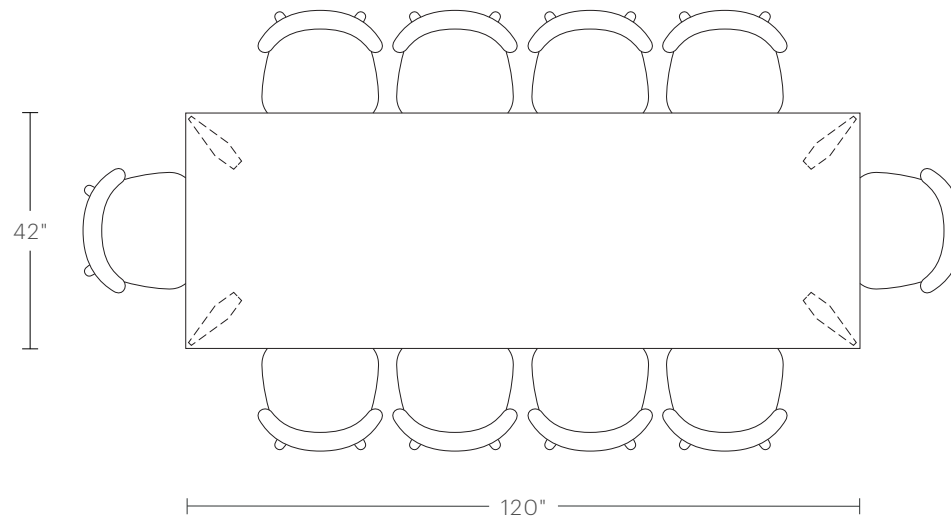

## **96" LENGTH**

Overall Dimensions: 96"L, 42"W, 29.5"H

Tabletop Thickness: 1"H

Space Between Legs: 76"L, 22"W

## **108" LENGTH**

Overall Dimensions: 108"L, 42"W, 29.5"H

Tabletop Thickness: 1"H

Space Between Legs: 88"L, 22"W

## **108" LENGTH**

Seats 10

If you would like assistance laying out your space, please contact our Interior Design team.

[design@maidenhome.com](mailto:design@maidenhome.com)

Call: (888) 513-5754 | Text: (646) 374-4298

# The York Dining Table

**MAIDEN HOME**

The recommended seating arrangements below allow for a maximum chair width of 21 inches, with 2 inches between each chair.