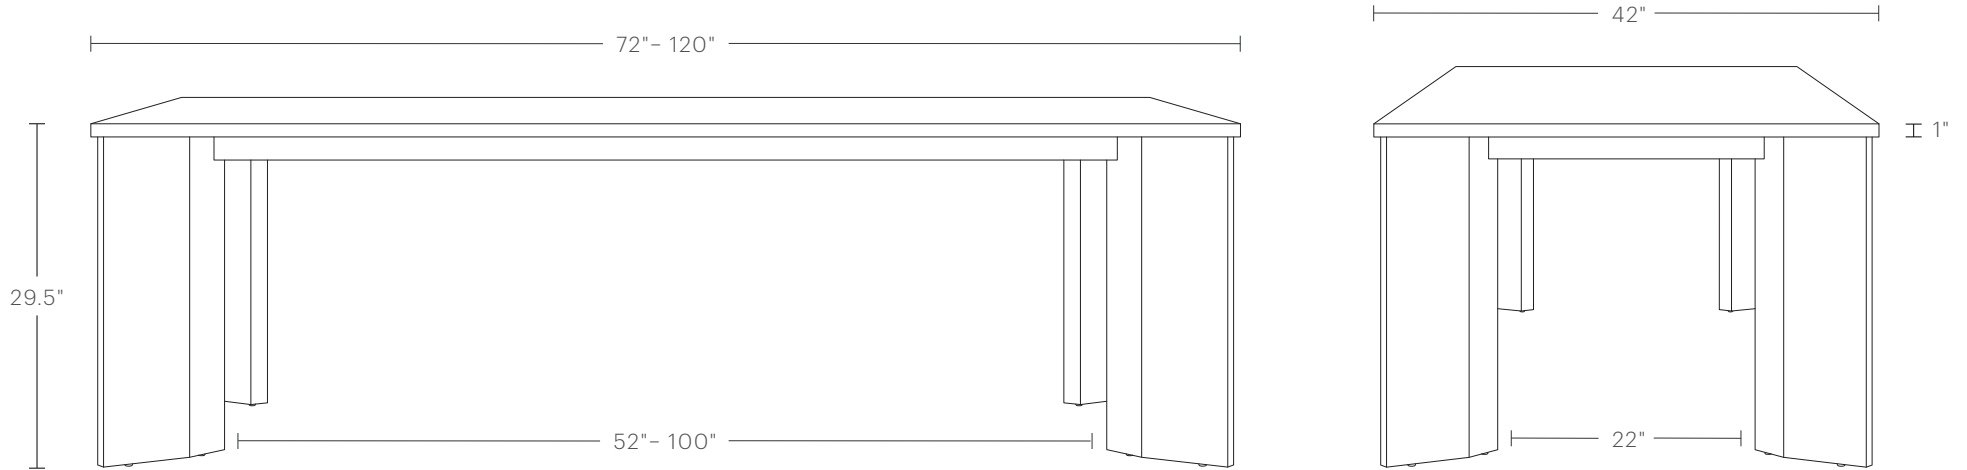

The York Dining Table

MAIDEN HOME

To ensure this piece fits through all doorways, hallways, and elevators in your home or building, please review our [Guide to Measuring for Delivery](#).

72" LENGTH

Overall Dimensions: 72"L, 42"W, 29.5"H

Tabletop Thickness: 1"H

Space Between Legs: 52"L, 22"W

84" LENGTH

Overall Dimensions: 84"L, 42"W, 29.5"H

Tabletop Thickness: 1"H

Space Between Legs: 64"L, 22"W

96" LENGTH

Overall Dimensions: 96"L, 42"W, 29.5"H

Tabletop Thickness: 1"H

Space Between Legs: 76"L, 22"W

108" LENGTH

Overall Dimensions: 108"L, 42"W, 29.5"H

Tabletop Thickness: 1"H

Space Between Legs: 88"L, 22"W

120" LENGTH

Overall Dimensions: 120"L, 42"W, 29.5"H

Tabletop Thickness: 1"H

Space Between Legs: 100"L, 22"W