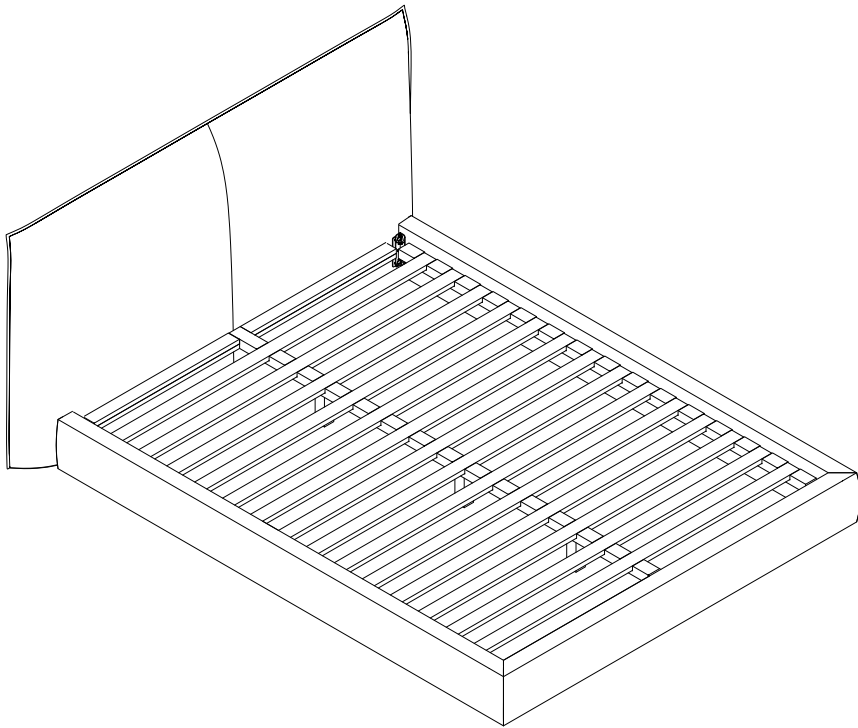

The Wythe Bed

MAIDEN HOME

QUEEN & KING

14 slats