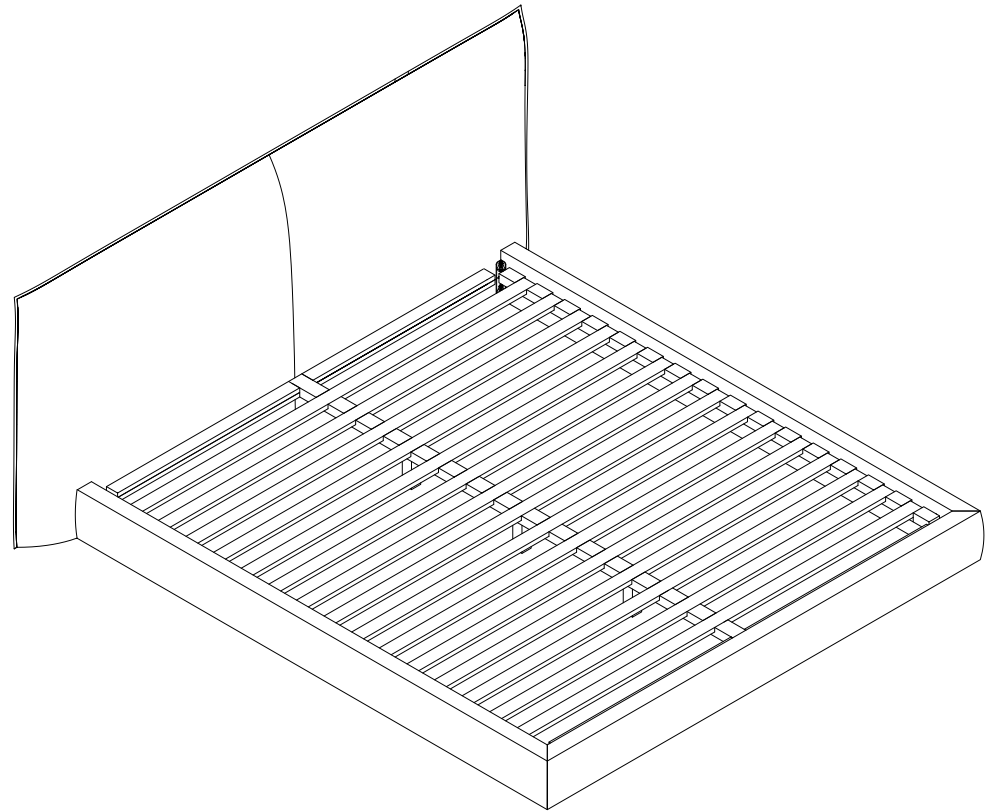

CALIFORNIA KING

15 slats