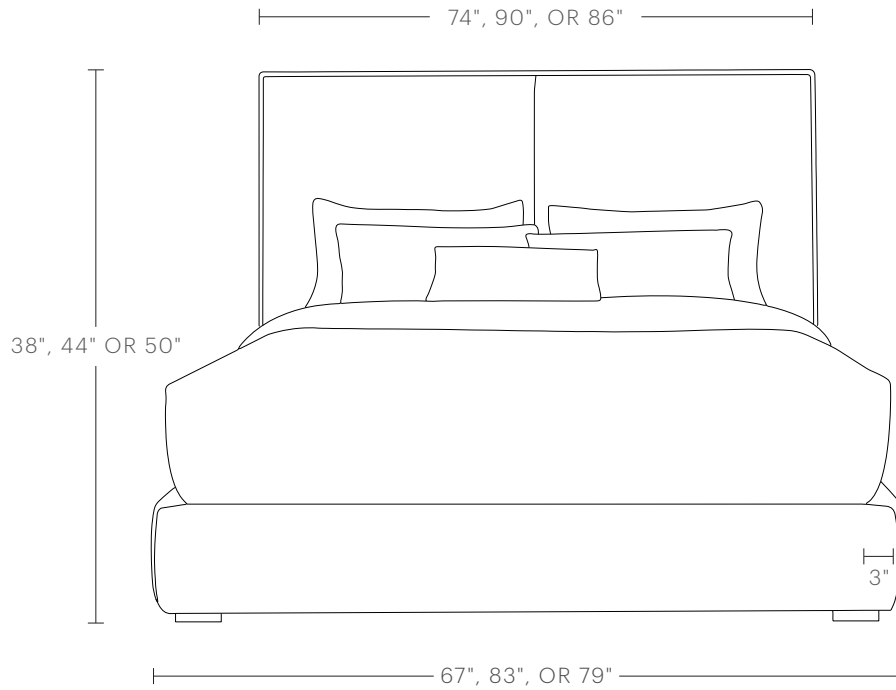

The Wythe Bed

MAIDEN HOME

Featuring a down-filled headboard, the Wythe's ultra-cool low profile belies its cozy comfort. Flange seams provide the perfect finishing touches to this modern shape.

hello@maidenhome.com

(888) 513-5754

The Wythe Bed

MAIDEN HOME

To ensure this piece fits through all doorways, hallways, and elevators in your home or building, please review our [Guide to Measuring for Delivery](#).

QUEEN

Overall dimensions: 74"W, 89"D, 38", 44", or 50"H

Interior mattress space: 61"W, 81"D, 2"H

KING

Overall dimensions: 90"W, 89"D, 38", 44", or 50"H

Interior mattress space: 77"W, 81"D, 2"H

CALIFORNIA KING

Overall dimensions: 86"W, 93"D, 38", 44", or 50"H

Interior mattress space: 73"W, 85"D, 2"H