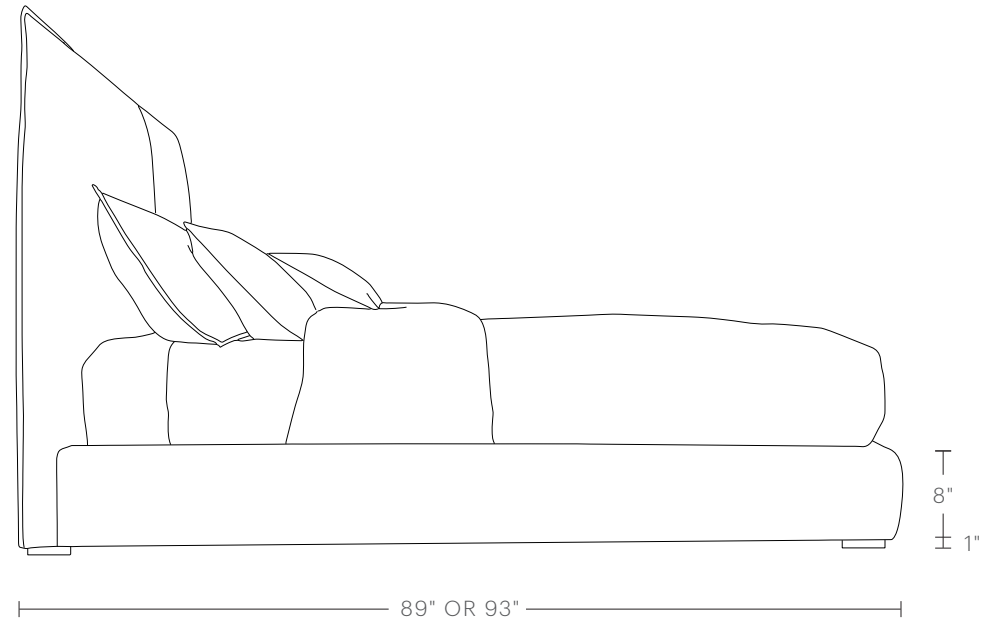

The Wythe Bed

MAIDEN HOME

Featuring a down-filled headboard, the Wythe's ultra-cool low profile belies its cozy comfort. Flange seams provide the perfect finishing touches to this modern shape.

hello@maidenhome.com

(888) 513-5754

The Wythe Bed

MAIDEN HOME

To ensure this piece fits through all doorways, hallways, and elevators in your home or building, please review our [Guide to Measuring for Delivery](#).

QUEEN

Overall dimensions: 74"W, 89"D, 38", 44", or 50"H

Interior mattress space: 61"W, 81"D, 2"H

KING

Overall dimensions: 90"W, 89"D, 38", 44", or 50"H

Interior mattress space: 77"W, 81"D, 2"H

CALIFORNIA KING

Overall dimensions: 86"W, 93"D, 38", 44", or 50"H

Interior mattress space: 73"W, 85"D, 2"H