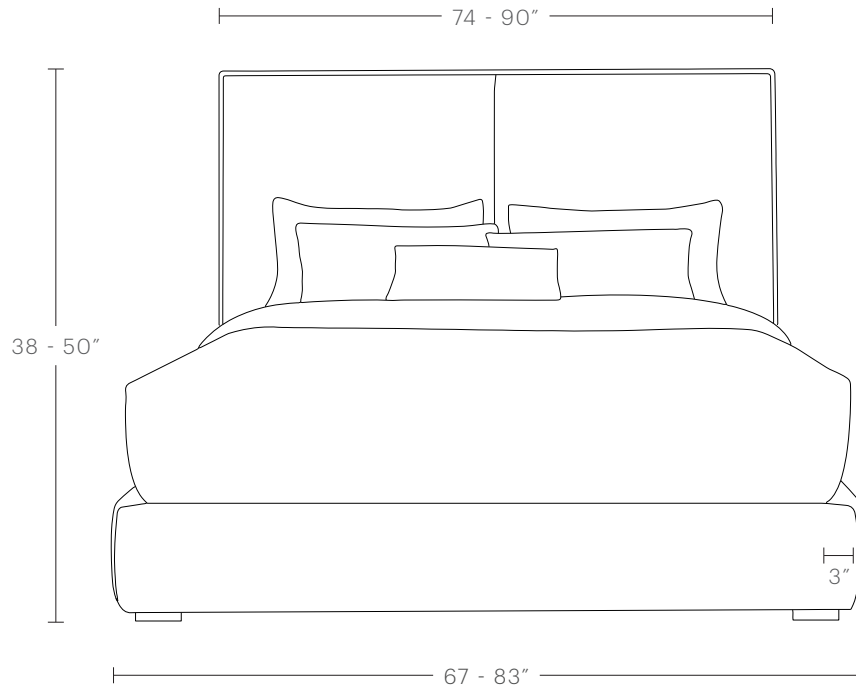

# The Wythe Bed

**MAIDEN HOME**

Featuring a down-filled headboard, The Wythe's ultra-cool low profile belies its cozy comfort. Flange seams provide the perfect finishing touches to this modern shape.

[hello@maidenhome.com](mailto:hello@maidenhome.com)

## PRODUCT WIDTH

Queen: 74"W  
King: 90"W  
Cal King: 86"W

## PRODUCT DEPTH

Queen: 89"D  
King: 89"D  
Cal King 93"D

## HEADBOARD HEIGHT

38"H  
44"H  
50"H