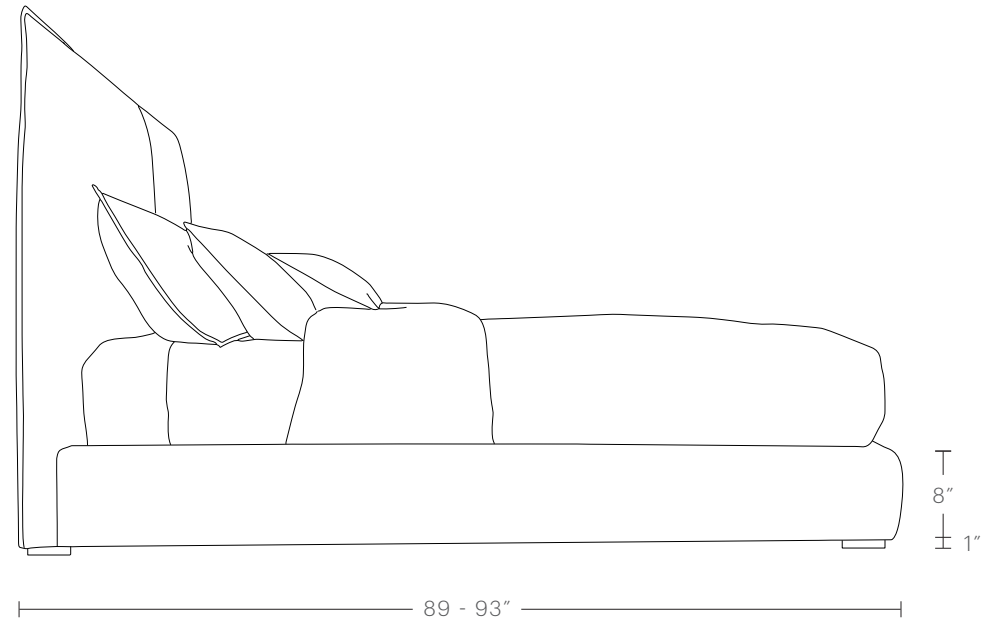

# The Wythe Bed

**MAIDEN HOME**

Featuring a down-filled headboard, The Wythe's ultra-cool low profile belies its cozy comfort. Flange seams provide the perfect finishing touches to this modern shape.

[hello@maidenhome.com](mailto:hello@maidenhome.com)

## PRODUCT WIDTH

Queen: 74"W  
King: 90"W  
Cal King: 86"W

## PRODUCT DEPTH

Queen: 89"D  
King: 89"D  
Cal King 93"D

## HEADBOARD HEIGHT

38"H  
44"H  
50"H