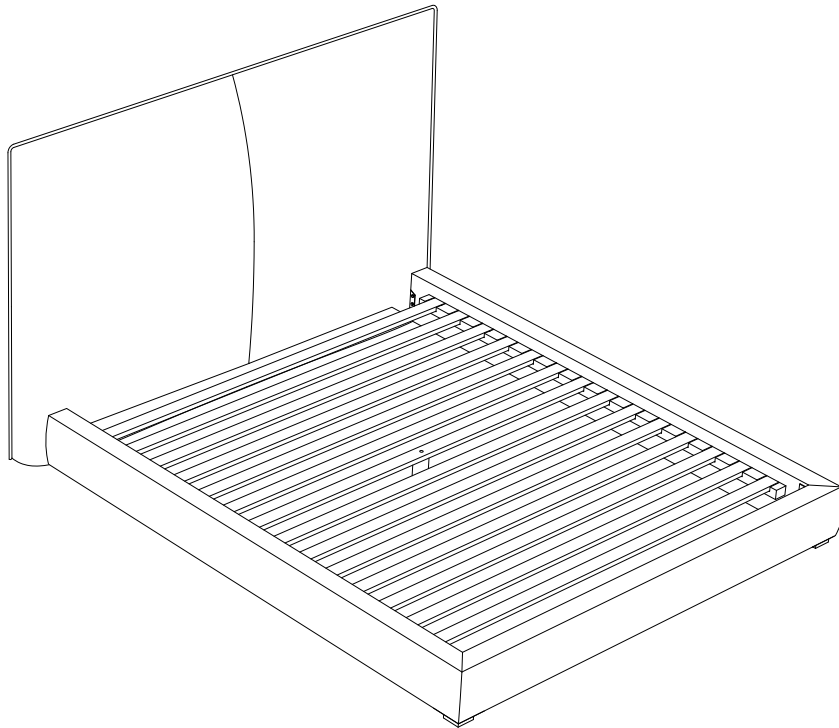

The Wythe Bed

MAIDEN HOME

QUEEN

14 slats

1 center support leg