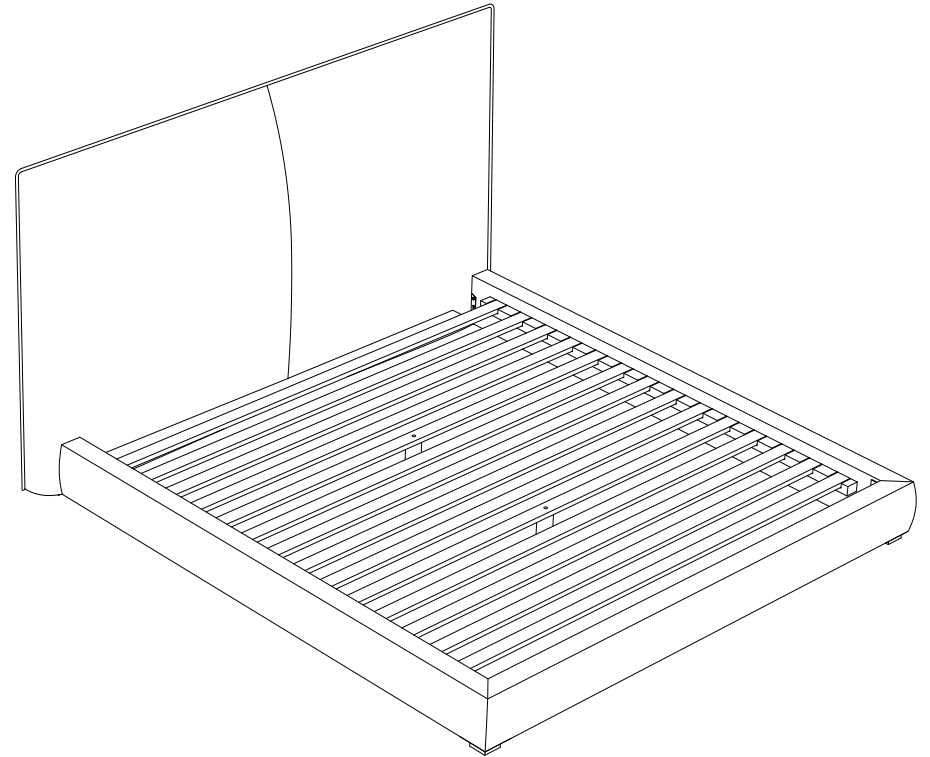

The Wythe Bed

hello@maidenhome.com

(888) 513-5754

The Wythe Bed

OVERALL DIMENSIONS

Queen: 74"
King: 90"
Cal King: 86"

OVERALL DEPTH

Queen: 89"
King: 89"
Cal King: 93"

HEADBOARD HEIGHTS

38", 44", 50"

INTERIOR MATTRESS SPACE (Inset into frame 2")

Queen: 61 x 81"
King: 77 x 81"
Cal King: 73 x 85"

The Wythe Bed

QUEEN

14 slats

1 center support leg

KING

14 slats

2 center support legs

CALIFORNIA KING

15 slats

2 center support legs