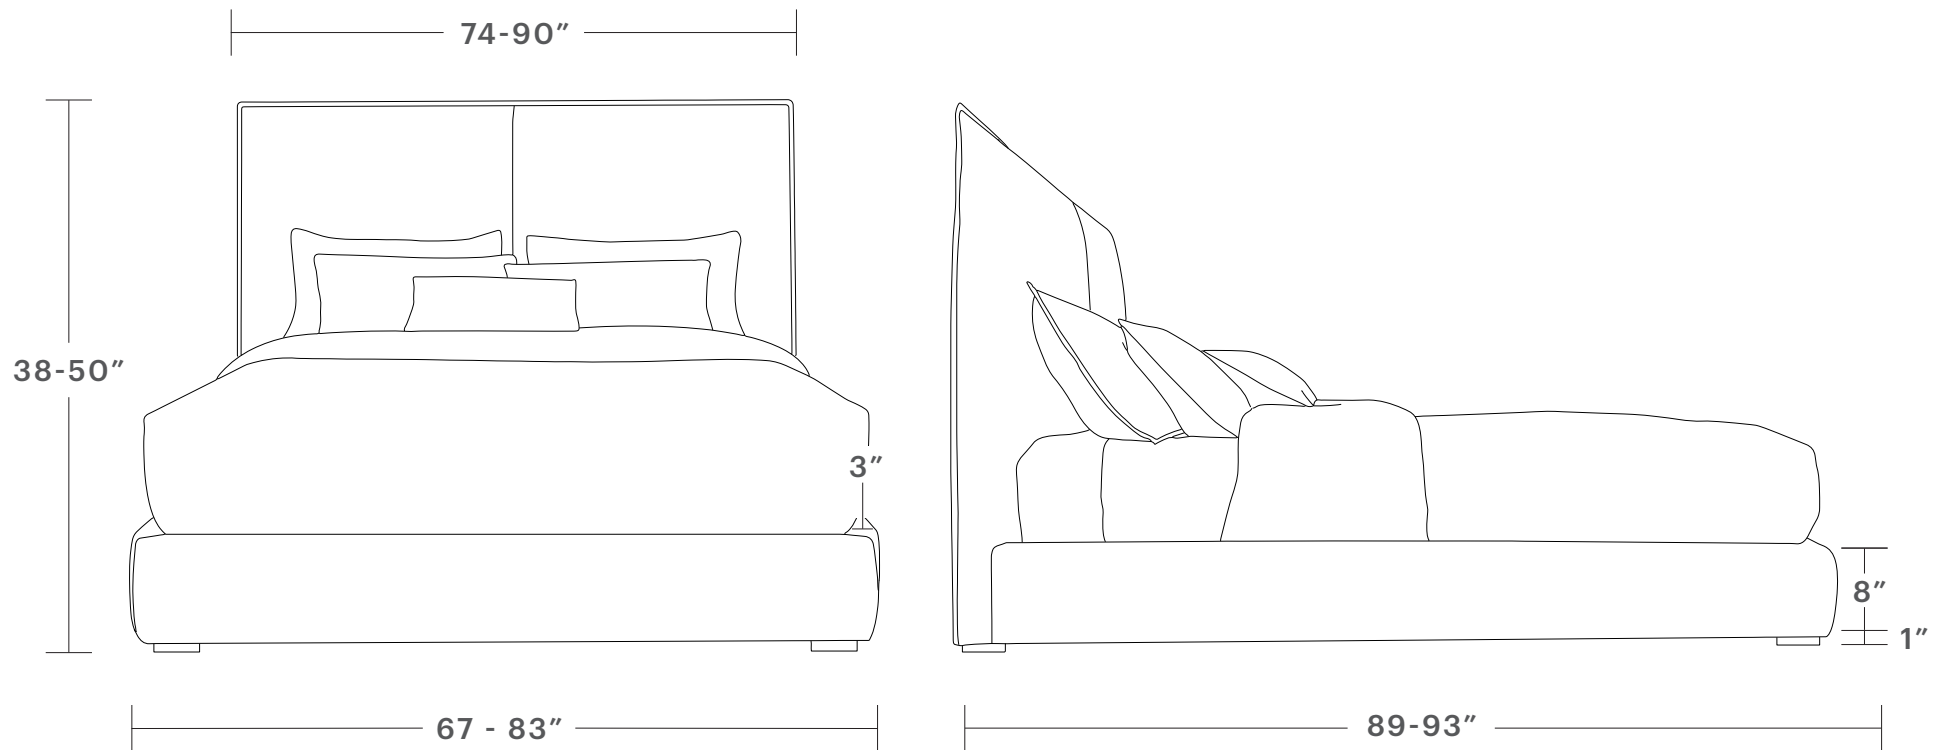

The Wythe Bed

hello@maidenhome.com

(888) 513-5754

The Wythe Bed

OVERALL DIMENSIONS

Queen: 74"
King: 90"
Cal King: 86"

OVERALL DEPTH

Queen: 89"
King: 89"
Cal King: 93"

HEADBOARD HEIGHTS

38", 44", 50"

INTERIOR MATTRESS SPACE (Inset into frame 2")

Queen: 61 x 81"
King: 77 x 81"
Cal King: 73 x 85"

The Wythe Bed

QUEEN

14 slats

1 center support leg

KING

14 slats

2 center support legs

CALIFORNIA KING

15 slats

2 center support legs