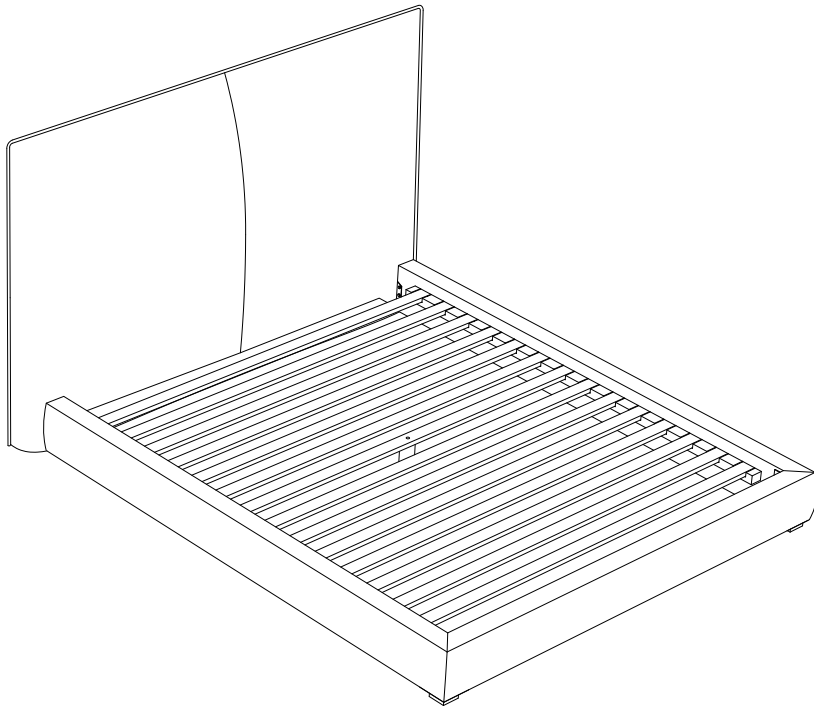

The Wythe Bed

hello@maidenhome.com

(888) 513-5754

The Wythe Bed

OVERALL DIMENSIONS

Queen: 74"
King: 90"
Cal King: 86"

OVERALL DEPTH

Queen: 89"
King: 89"
Cal King: 93"

HEADBOARD HEIGHTS

38", 44", 50"

INTERIOR MATTRESS SPACE (Inset into frame 2")

Queen: 61 x 81"
King: 77 x 81"
Cal King: 73 x 85"

The Wythe Bed

QUEEN

14 slats

1 center support leg

KING

14 slats

2 center support legs

CALIFORNIA KING

15 slats

2 center support legs