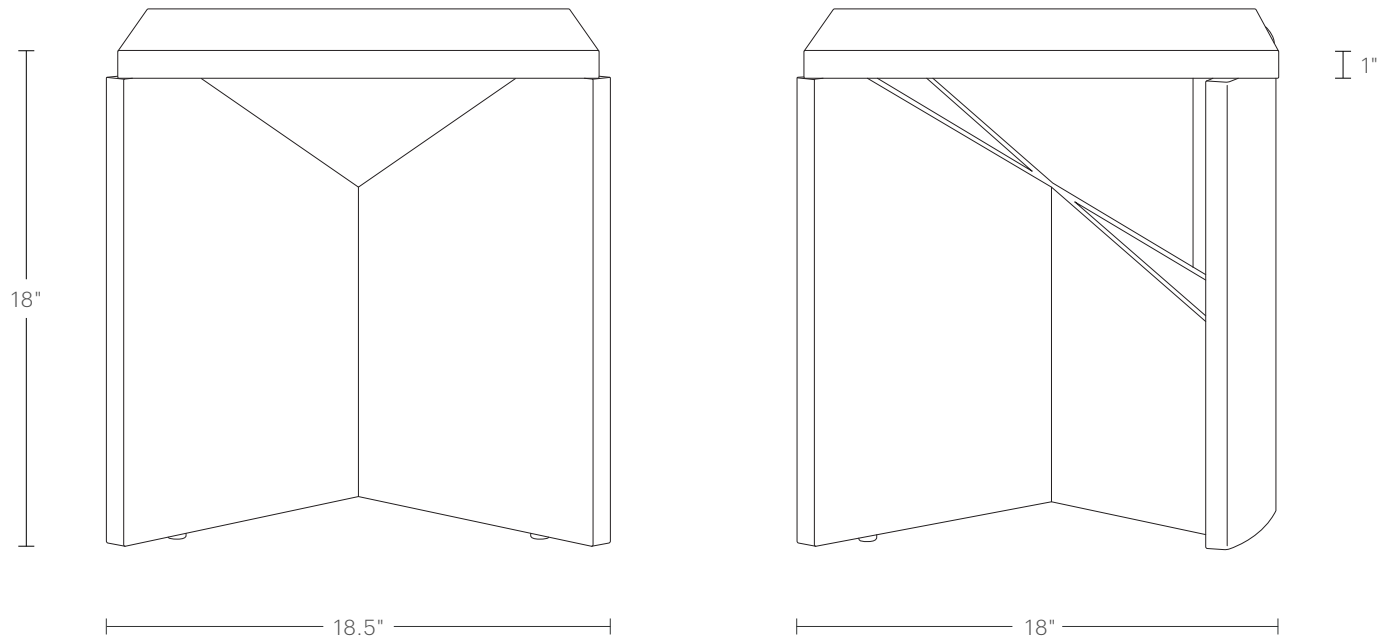

# The Wright Side Table

**MAIDEN HOME**

The Wright side table forges a harmonious relationship between positive and negative space. Handcrafted from intersecting planes of solid white oak or walnut, it bears an angular void at the base that welcomes slivers of sunlight into the shadowy underside of the design.

# The Wright Side Table

**MAIDEN HOME**

To ensure this piece fits through all doorways, hallways, and elevators in your home or building, please review our [Guide to Measuring for Delivery](#).

## **DIMENSIONS**

18.5"W, 18"D, 18"H

Tabletop Thickness: 1"H