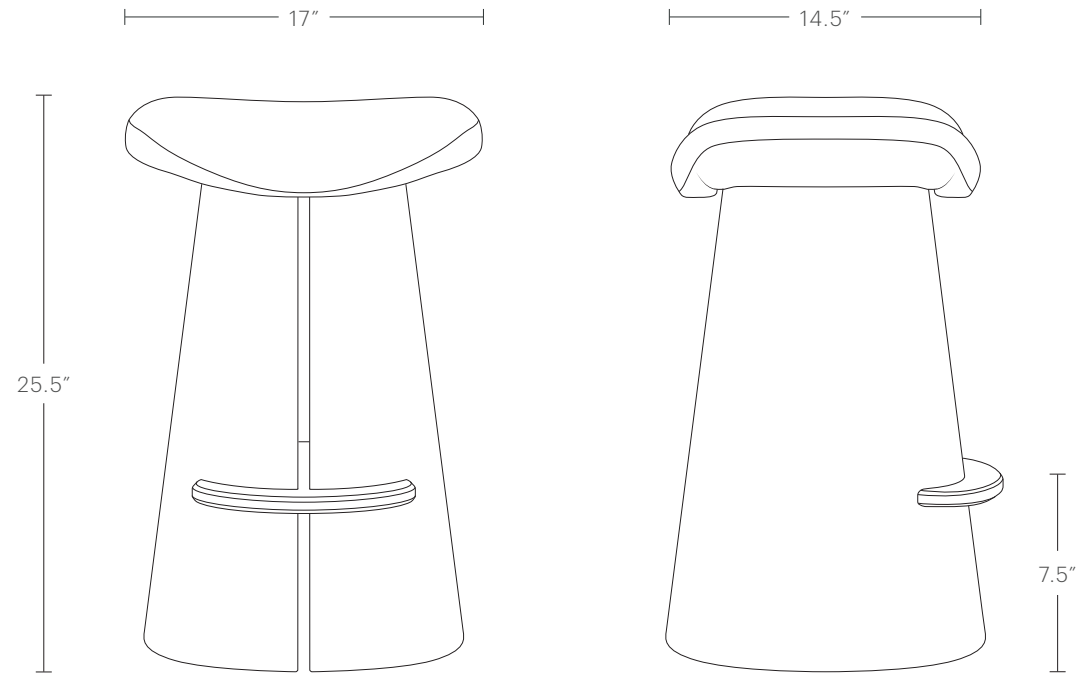

The Weston Bar & Counter Stools

MAIDEN HOME

Inspired by the contours of a saddle, The Weston highlights the essential beauty of natural materials. The conical white oak base features a carved footrest; an intentional split lends airy lightness to the sculptural silhouette.

hello@maidenhome.com

(888) 513-5754

The Weston Bar Stool

MAIDEN HOME

PRODUCT DIMENSIONS

17"W, 14.5"D, 30.5"H

SEAT DEPTH

14.5"D

The Weston Counter Stool

MAIDEN HOME

PRODUCT DIMENSIONS

17"W, 14.5"D, 25.5"H

SEAT DEPTH

14.5"D

MAIDEN HOME

BAR HEIGHT

COUNTER HEIGHT