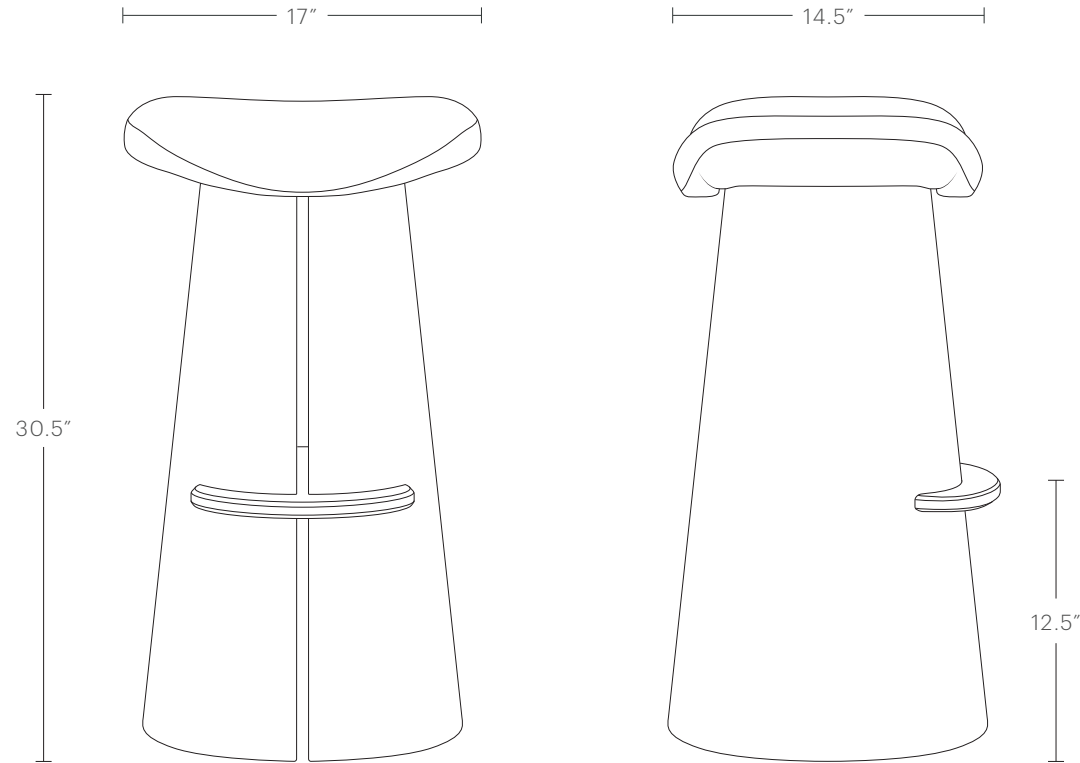

The Weston Bar & Counter Stools

MAIDEN HOME

Inspired by the contours of a saddle, The Weston highlights the essential beauty of natural materials. The conical white oak base features a carved footrest; an intentional split lends airy lightness to the sculptural silhouette.

hello@maidenhome.com

(888) 513-5754

The Weston Bar Stool

MAIDEN HOME

PRODUCT DIMENSIONS

17"W, 14.5"D, 30.5"H

SEAT DEPTH

14.5"D

The Weston Counter Stool

MAIDEN HOME

PRODUCT DIMENSIONS

17"W, 14.5"D, 25.5"H

SEAT DEPTH

14.5"D

MAIDEN HOME

BAR HEIGHT

COUNTER HEIGHT