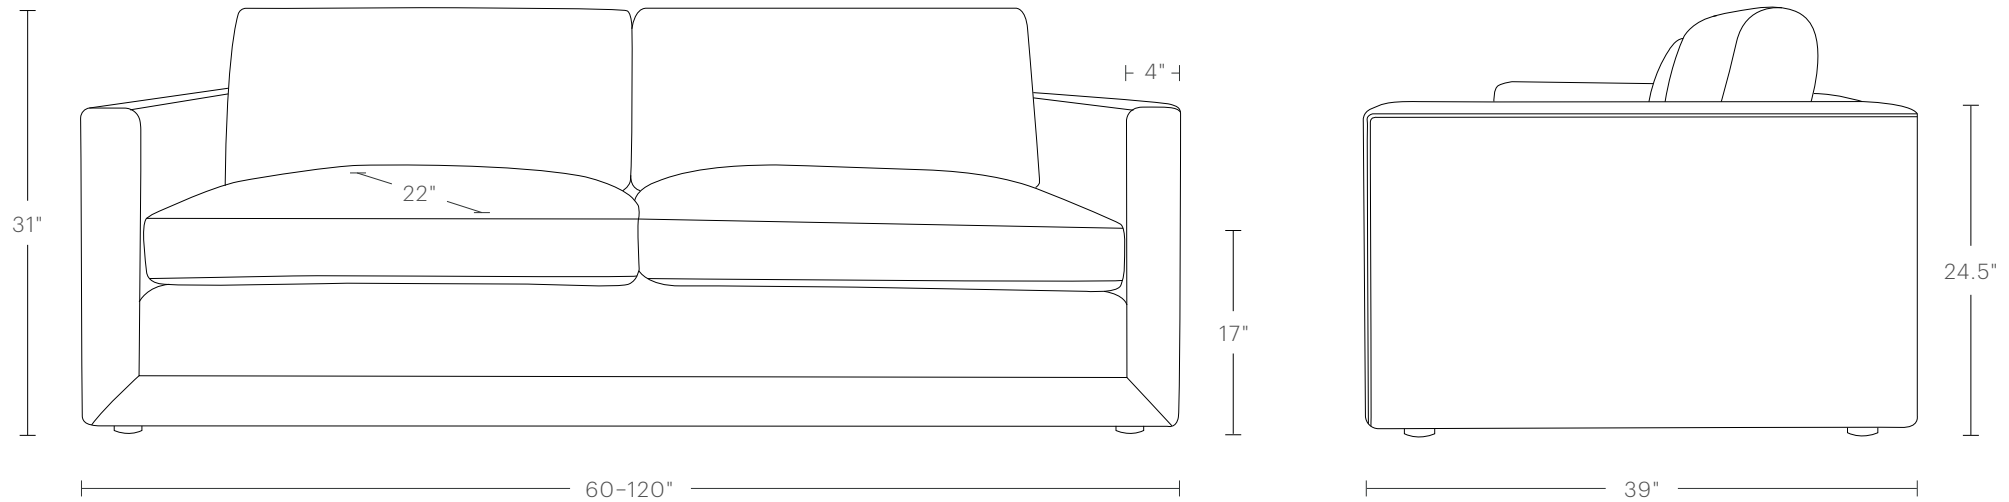

The Warren Sofa

MAIDEN HOME

The Warren brings a sense of sophistication into the home with its sleek silhouette. Masterfully upholstered with mitered corners for a polished look, the design boasts plush cushions that invite relaxation.

hello@maidenhome.com

(888) 513-5754

The Warren Sofa

MAIDEN HOME

Width alterations increase or decrease seating width only. Arm width is always as shown below.
To ensure this piece fits through all doorways, hallways, and elevators in your home or building,
please review our [Guide to Measuring for Delivery](#).

OVERALL DIMENSIONS

60-120"W, 39"D, 31"H

SEAT DIMENSIONS

52-112"W, 22"D, 17"H

ARM DIMENSIONS

4"W, 24.5"H