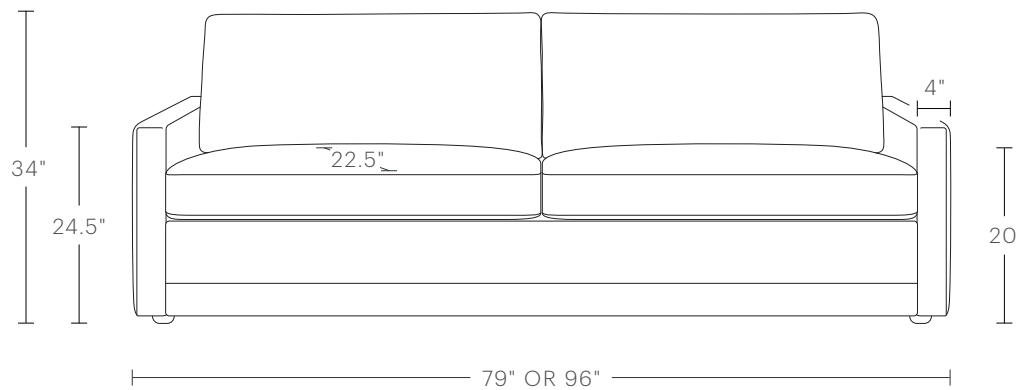

# The Warren Sleeper Sofa

**MAIDEN HOME**

To ensure this piece fits through all doorways, hallways, and elevators in your home or building, please review our [Guide to Measuring for Delivery](#).

## **96" WIDTH KING**

Overall Dimensions: 96"W, 40.5"D, 34"H

Seat: 22.5"D, 20"H

Arms: 4"W, 24.5"H

Open Sleeper: 96"W, 86"D, 34"H

Mattress: 76"W, 80"D, 4.5"H

## **79" WIDTH QUEEN**

Overall Dimensions: 79"W, 40.5"D, 34"H

Seat: 22.5"D, 20"H

Arms: 4"W, 24.5"H

Open Sleeper: 79"W, 86"D, 34"H

Mattress: 60"W, 80"D, 4.5"H