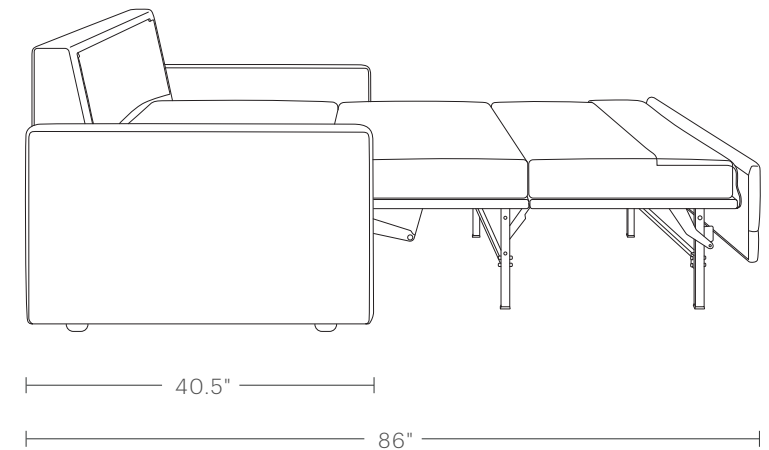

## **96" WIDTH KING**

Overall Dimensions: 96"W, 40.5"D, 34"H

Seat: 22.5"D, 20"H

Arms: 4"W, 24.5"H

Open Sleeper: 96"W, 86"D, 34"H

Mattress: 76"W, 80"D, 4.5"H

## **79" WIDTH QUEEN**

Overall Dimensions: 79"W, 40.5"D, 34"H

Seat: 22.5"D, 20"H

Arms: 4"W, 24.5"H

Open Sleeper: 79"W, 86"D, 34"H

Mattress: 60"W, 80"D, 4.5"H