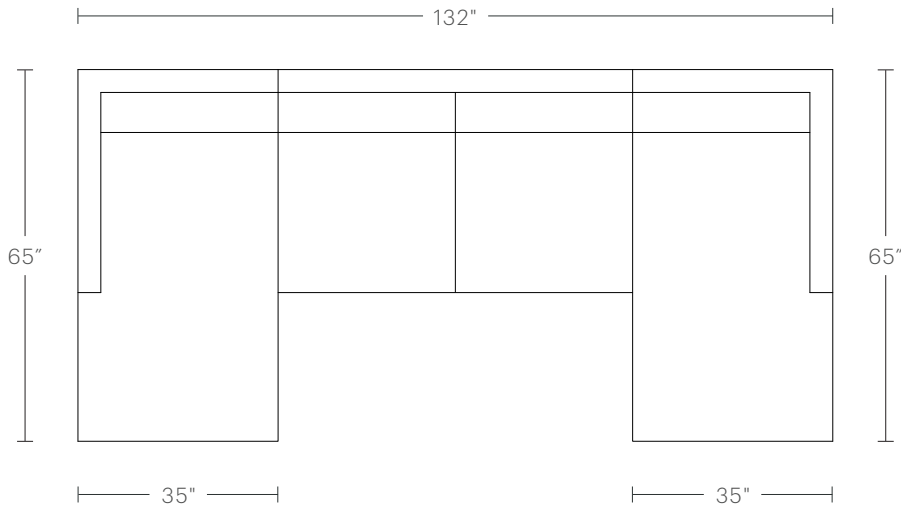

Six back cushions, five seat cushions

The Warren L Sectional

MAIDEN HOME

Left and right arm dimensions are interchangeable.

PRODUCT DIMENSIONS

123" or 127"W, 98"D; 136"W, 105"D

CUSHION CONFIGURATION

Seven back cushions, six seat cushions

The Warren L Sectional

MAIDEN HOME

PRODUCT DIMENSIONS

123"W, 123"D

CUSHION CONFIGURATION

Eight back cushions, seven seat cushions

The Warren U Chaise Sectional

MAIDEN HOME

Left and right arm dimensions are interchangeable.

PRODUCT DIMENSIONS

132"W, 65"D, 31"H

CHAISE DIMENSIONS

35"W, 65"D

CUSHION CONFIGURATION

Four back cushions, four seat cushions

PRODUCT DIMENSIONS

PRODUCT DIMENSIONS

167"W, 105"D, 31"H

CHAISE DIMENSIONS

35"W, 65"D

CUSHION CONFIGURATION

Eight back cushions, seven seat cushions