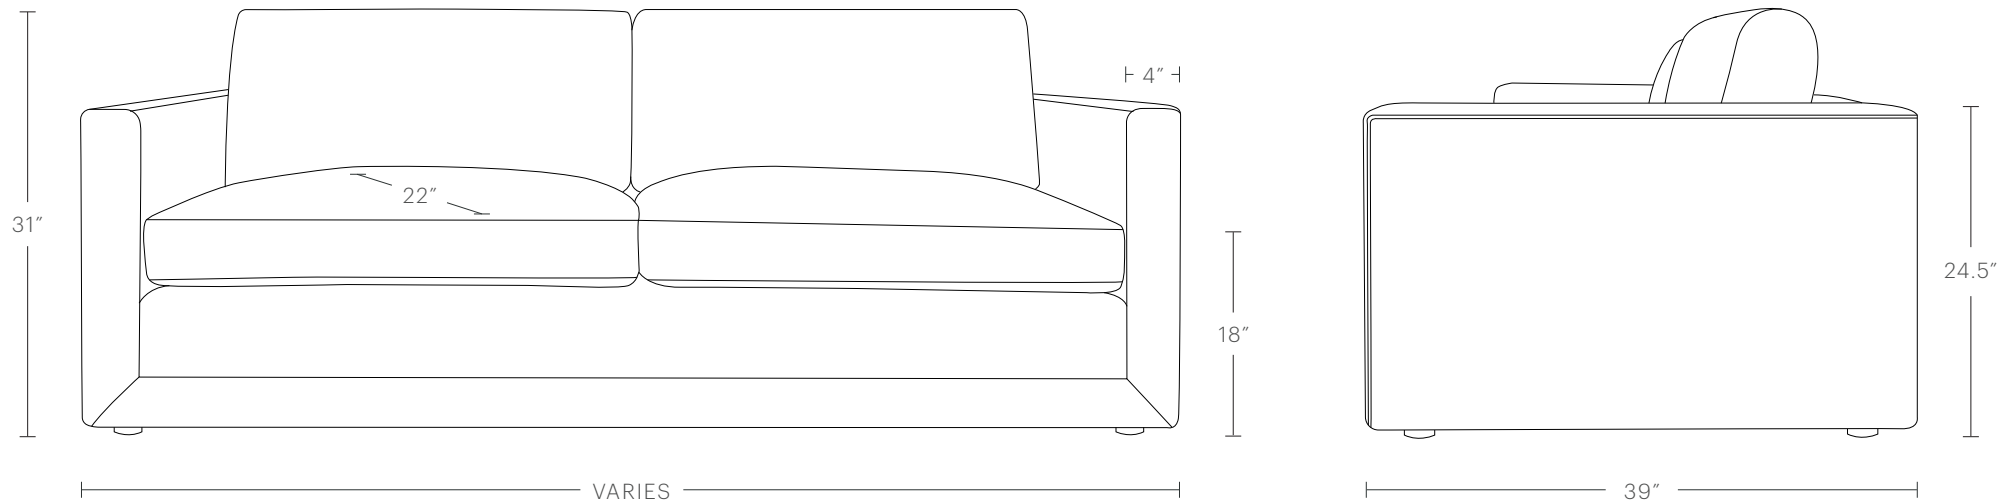

MAIDEN HOME

The general dimensions below apply to all Warren sectional components.

PRODUCT DIMENSIONS

39"D, 31"H

SEATING DIMENSIONS

22"D, 18"H

ARM DIMENSIONS

4"W, 24.5"H

DELIVERY DIMENSIONS

24.5"H with legs

The Warren Chaise Sectional

MAIDEN HOME

Available with a right or left-facing chaise.

PRODUCT DIMENSIONS

90" or 101"W, 65"D, 31"H

CUSHION CONFIGURATION

Left and right arm dimensions are interchangeable.

PRODUCT DIMENSIONS

132"W, 65"D, 31"H

CHAISE DIMENSIONS

35"W, 65"D

CUSHION CONFIGURATION

Four back cushions, four seat cushions

PRODUCT DIMENSIONS

PRODUCT DIMENSIONS

167"W, 105"D, 31"H

CHAISE DIMENSIONS

35"W, 65"D

CUSHION CONFIGURATION

Eight back cushions, seven seat cushions