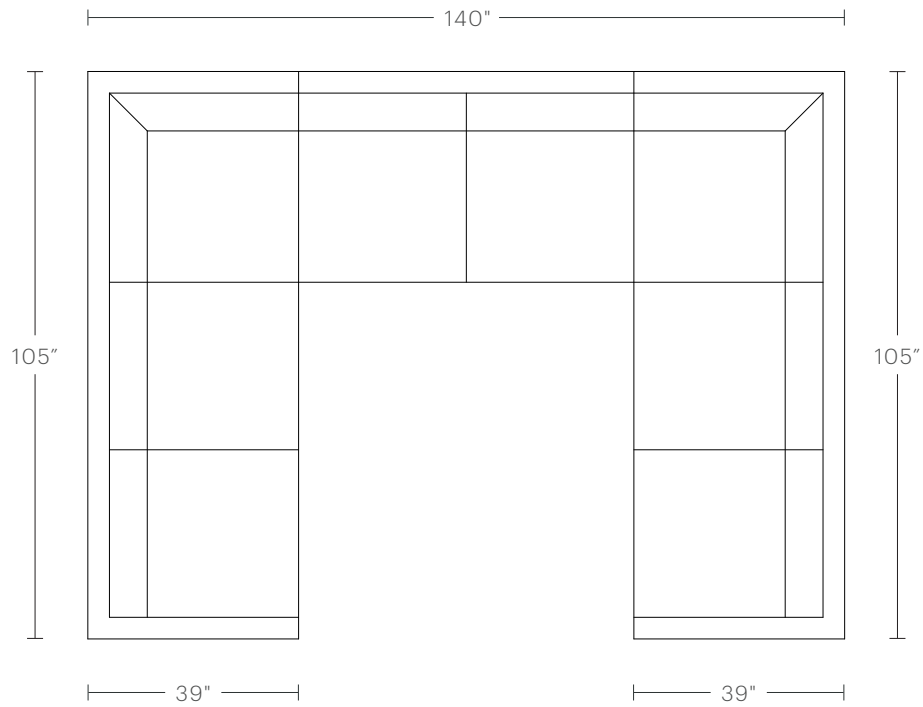

Left and right arm dimensions are interchangeable.

PRODUCT DIMENSIONS

132"W, 65"D, 31"H

CHAISE DIMENSIONS

35"W, 65"D

CUSHION CONFIGURATION

Four back cushions, four seat cushions

PRODUCT DIMENSIONS

163"W, 65"D, 31"H

CHAISE DIMENSIONS

35"W, 65"D

CUSHION CONFIGURATION

Five back cushions, five seat cushions

The Warren U Sofa Sectional

MAIDEN HOME

PRODUCT DIMENSIONS

140"W, 105"D, 31"H

CUSHION CONFIGURATION

10 back cushions, eight seat cushions

PRODUCT DIMENSIONS

171"W, 105"D, 31"H

CUSHION CONFIGURATION

11 back cushions, nine seat cushions

The Warren U Sofa Chaise Sectional

PRODUCT DIMENSIONS

167"W, 105"D, 31"H

CHAISE DIMENSIONS

35"W, 65"D

CUSHION CONFIGURATION

Eight back cushions, seven seat cushions