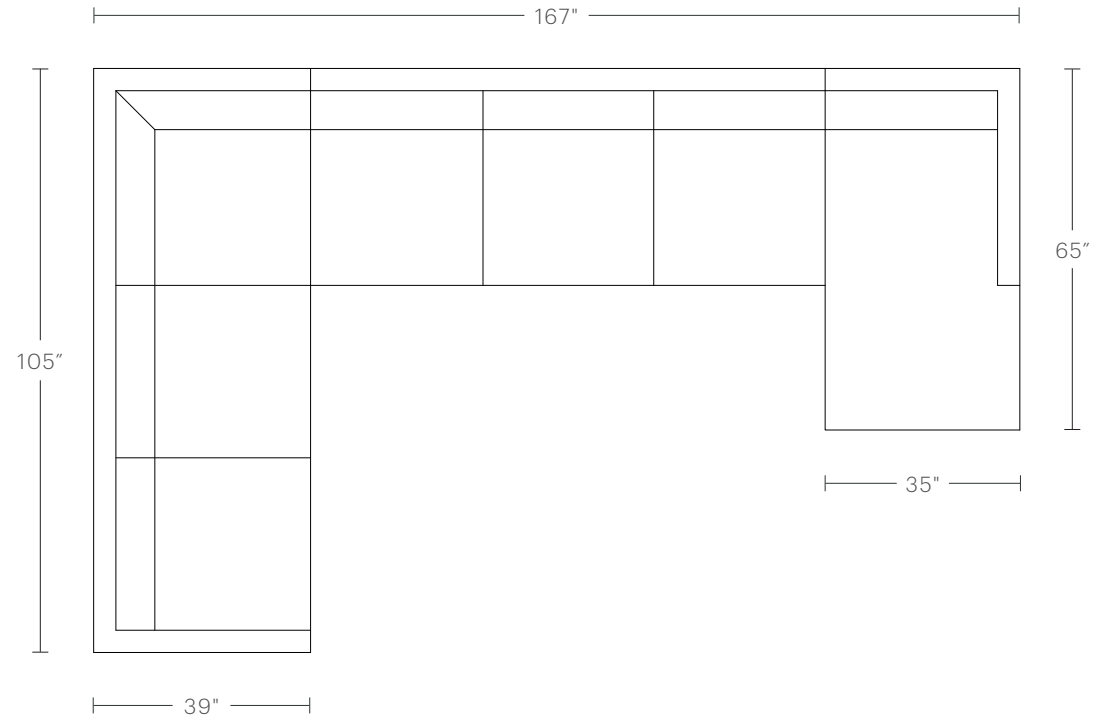

Left and right arm dimensions are interchangeable.

PRODUCT DIMENSIONS

132"W, 65"D, 31"H

CHAISE DIMENSIONS

35"W, 65"D

CUSHION CONFIGURATION

Four back cushions, four seat cushions

PRODUCT DIMENSIONS

140"W, 105"D, 31"H

CUSHION CONFIGURATION

10 back cushions, eight seat cushions

PRODUCT DIMENSIONS

171"W, 105"D, 31"H

CUSHION CONFIGURATION

11 back cushions, nine seat cushions

The Warren U Sofa Chaise Sectional

MAIDEN HOME

Available with a right or left-facing chaise.

PRODUCT DIMENSIONS

136"W, 105"D, 31"H

CHAISE DIMENSIONS

35"W, 65"D

CUSHION CONFIGURATION

Seven back cushions, six seat cushions

PRODUCT DIMENSIONS

167"W, 105"D, 31"H

CHAISE DIMENSIONS

35"W, 65"D

CUSHION CONFIGURATION

Eight back cushions, seven seat cushions