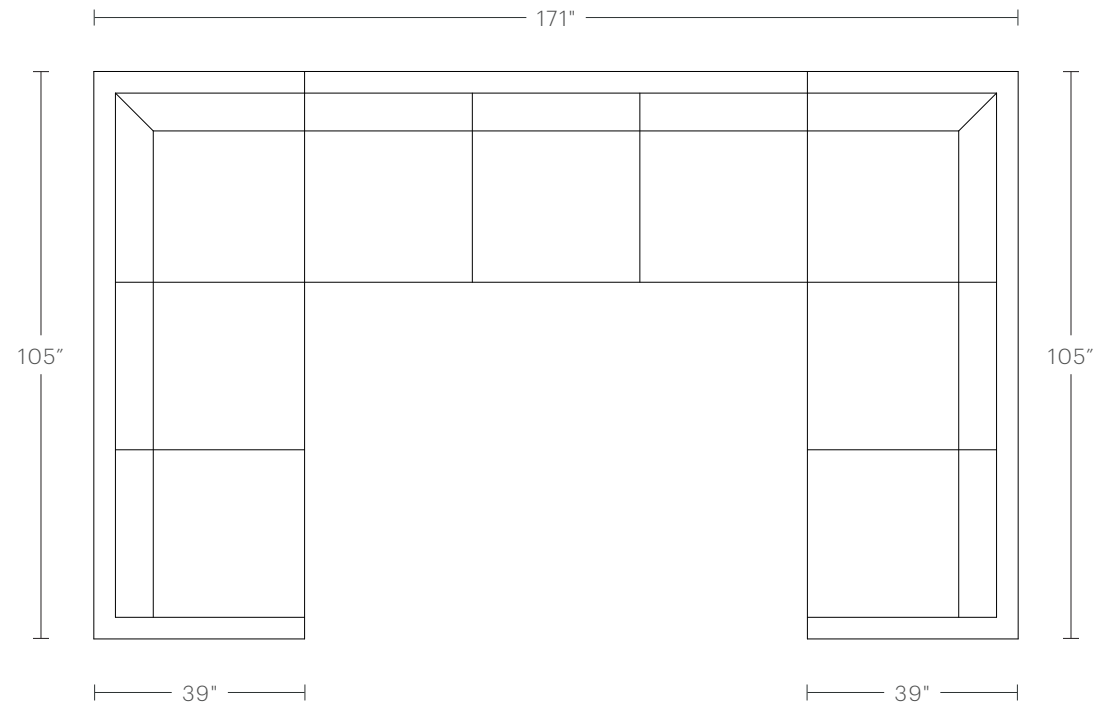

Left and right arm dimensions are interchangeable.

PRODUCT DIMENSIONS

132"W, 65"D, 31"H

CHAISE DIMENSIONS

35"W, 65"D

CUSHION CONFIGURATION

Four back cushions, four seat cushions

PRODUCT DIMENSIONS

163"W, 65"D, 31"H

CHAISE DIMENSIONS

35"W, 65"D

CUSHION CONFIGURATION

Five back cushions, five seat cushions

The Warren U Sofa Sectional

MAIDEN HOME

PRODUCT DIMENSIONS

140"W, 105"D, 31"H

CUSHION CONFIGURATION

10 back cushions, eight seat cushions

PRODUCT DIMENSIONS

171"W, 105"D, 31"H

CUSHION CONFIGURATION

11 back cushions, nine seat cushions

The Warren U Sofa Chaise Sectional

PRODUCT DIMENSIONS

167"W, 105"D, 31"H

CHAISE DIMENSIONS

35"W, 65"D

CUSHION CONFIGURATION

Eight back cushions, seven seat cushions