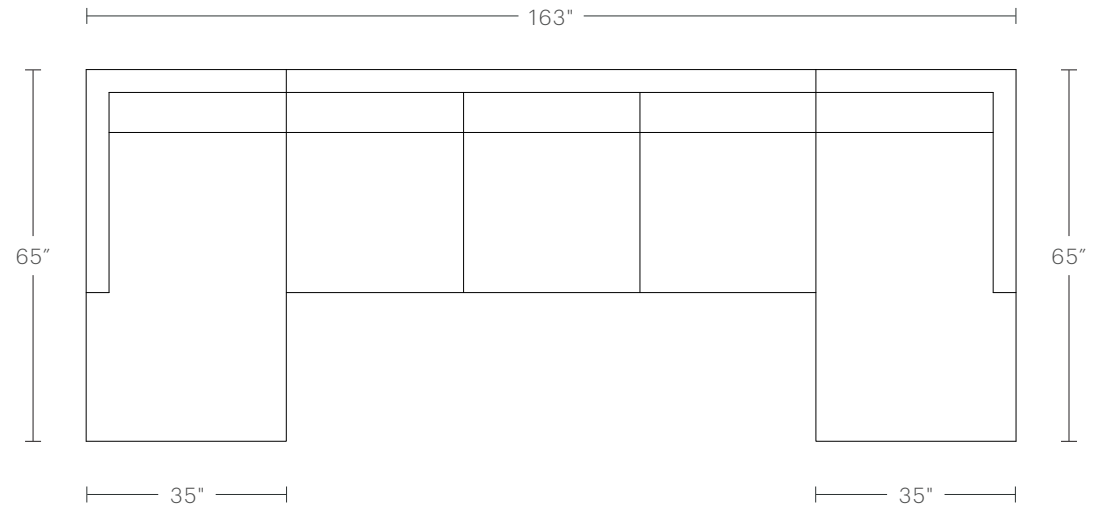

Six back cushions, five seat cushions

The Warren L Sectional

MAIDEN HOME

Left and right arm dimensions are interchangeable.

PRODUCT DIMENSIONS

123" or 127"W, 98"D; 136"W, 105"D

CUSHION CONFIGURATION

Seven back cushions, six seat cushions

The Warren L Sectional

MAIDEN HOME

PRODUCT DIMENSIONS

123"W, 123"D

CUSHION CONFIGURATION

Eight back cushions, seven seat cushions

The Warren U Chaise Sectional

MAIDEN HOME

Left and right arm dimensions are interchangeable.

PRODUCT DIMENSIONS

132"W, 65"D, 31"H

CHAISE DIMENSIONS

35"W, 65"D

CUSHION CONFIGURATION

Four back cushions, four seat cushions

PRODUCT DIMENSIONS

PRODUCT DIMENSIONS

167"W, 105"D, 31"H

CHAISE DIMENSIONS

35"W, 65"D

CUSHION CONFIGURATION

Eight back cushions, seven seat cushions