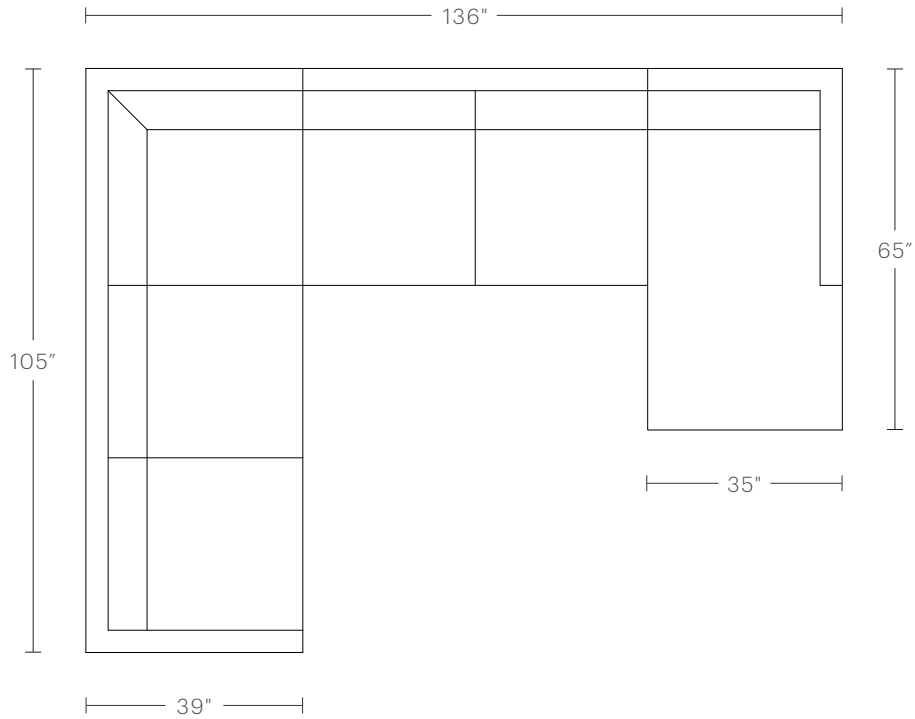

Left and right arm dimensions are interchangeable.

PRODUCT DIMENSIONS

132"W, 65"D, 31"H

CHAISE DIMENSIONS

35"W, 65"D

CUSHION CONFIGURATION

Four back cushions, four seat cushions

PRODUCT DIMENSIONS

140"W, 105"D, 31"H

CUSHION CONFIGURATION

10 back cushions, eight seat cushions

PRODUCT DIMENSIONS

171"W, 105"D, 31"H

CUSHION CONFIGURATION

11 back cushions, nine seat cushions

The Warren U Sofa Chaise Sectional

MAIDEN HOME

Available with a right or left-facing chaise.

PRODUCT DIMENSIONS

136"W, 105"D, 31"H

CHAISE DIMENSIONS

35"W, 65"D

CUSHION CONFIGURATION

Seven back cushions, six seat cushions

PRODUCT DIMENSIONS

167"W, 105"D, 31"H

CHAISE DIMENSIONS

35"W, 65"D

CUSHION CONFIGURATION

Eight back cushions, seven seat cushions