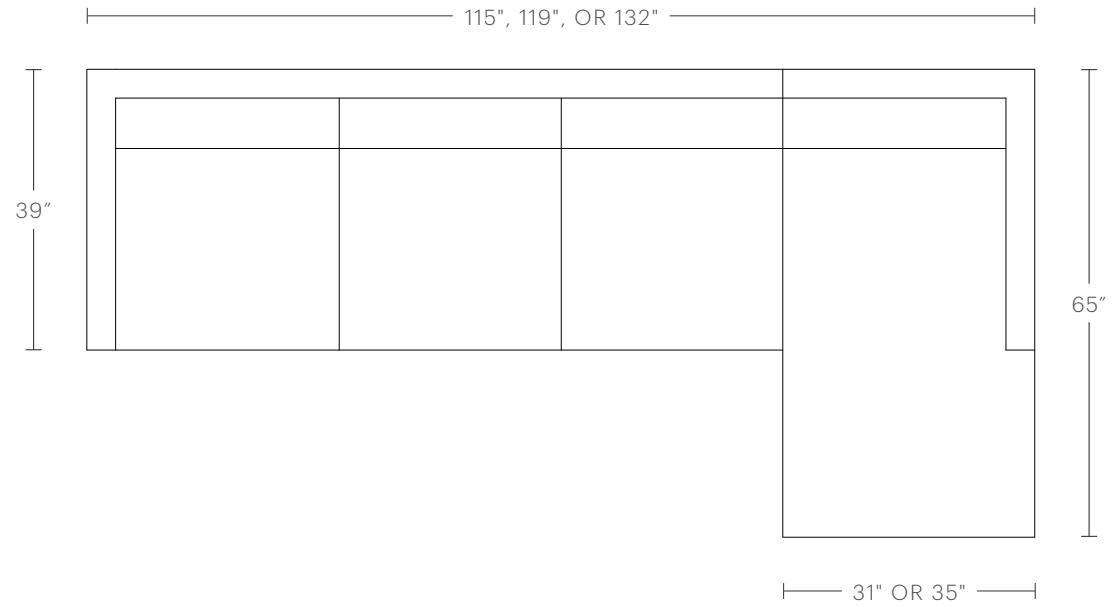

MAIDEN HOME

The general dimensions below apply to all Warren sectional components.

PRODUCT DIMENSIONS

39"D, 31"H

SEATING DIMENSIONS

22"D, 18"H

ARM DIMENSIONS

4"W, 24.5"H

DELIVERY DIMENSIONS

24.5"H with legs

The Warren Chaise Sectional

MAIDEN HOME

Available with a right or left-facing chaise.

PRODUCT DIMENSIONS

90" or 101"W, 65"D, 31"H

CUSHION CONFIGURATION

Left and right arm dimensions are interchangeable.

PRODUCT DIMENSIONS

132"W, 65"D, 31"H

CHAISE DIMENSIONS

35"W, 65"D

CUSHION CONFIGURATION

Four back cushions, four seat cushions

PRODUCT DIMENSIONS

PRODUCT DIMENSIONS

167"W, 105"D, 31"H

CHAISE DIMENSIONS

35"W, 65"D

CUSHION CONFIGURATION

Eight back cushions, seven seat cushions