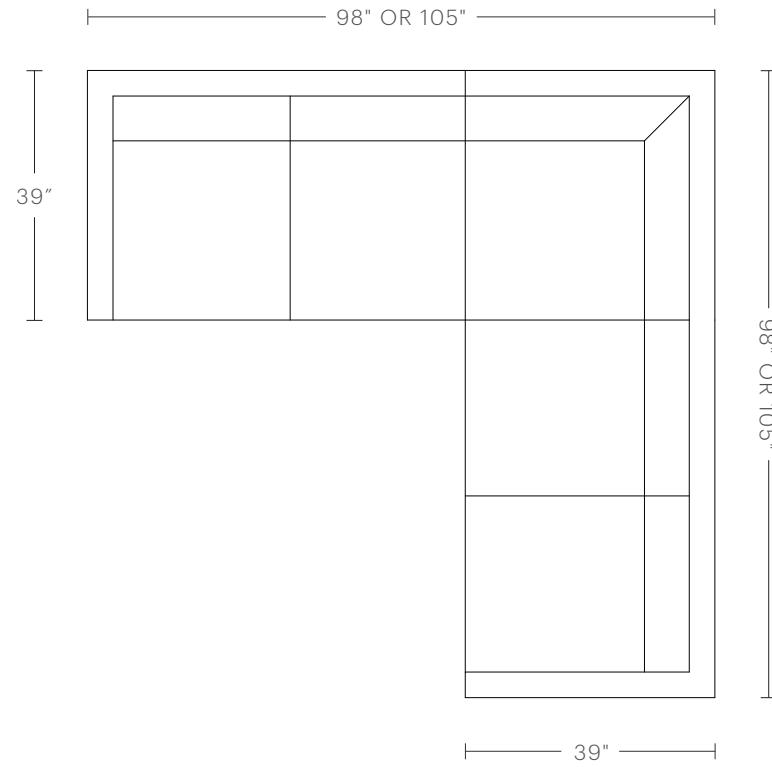

DELIVERY DIMENSIONS

24.5"H with legs

The Warren Chaise Sectional

MAIDEN HOME

Available with a right or left-facing chaise.

PRODUCT DIMENSIONS

90" or 101"W, 65"D, 31"H

CUSHION CONFIGURATION

Three back cushions, three seat cushions

CHAISE DIMENSIONS

90" includes 31"W chaise

101" includes 35"W chaise

PRODUCT DIMENSIONS

115", 119" or 132"W, 65"D, 31"H

CUSHION CONFIGURATION

Four back cushions, four seat cushions

CHAISE DIMENSIONS

115" and 119" include 31"W chaise

132" includes 35"W chaise

The Warren L Sectional

MAIDEN HOME

PRODUCT DIMENSIONS

98"W, 98"D or 105"W, 105"D

CUSHION CONFIGURATION

Left and right arm dimensions are interchangeable.

PRODUCT DIMENSIONS

132"W, 65"D, 31"H

CHAISE DIMENSIONS

35"W, 65"D

CUSHION CONFIGURATION

Four back cushions, four seat cushions

PRODUCT DIMENSIONS