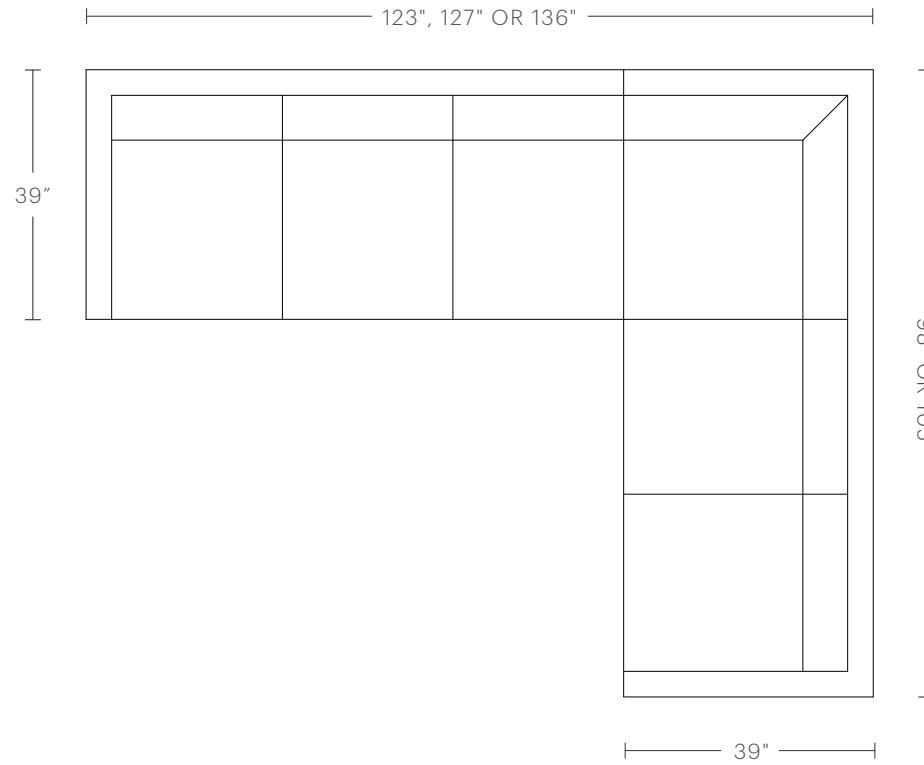

DELIVERY DIMENSIONS

24.5"H with legs

The Warren Chaise Sectional

MAIDEN HOME

Available with a right or left-facing chaise.

PRODUCT DIMENSIONS

90" or 101"W, 65"D, 31"H

CUSHION CONFIGURATION

CHAISE DIMENSIONS

115" and 119" include 31"W chaise

132" includes 35"W chaise

The Warren L Sectional

MAIDEN HOME

PRODUCT DIMENSIONS

98"W, 98"D or 105"W, 105"D

CUSHION CONFIGURATION

Six back cushions, five seat cushions

The Warren L Sectional

MAIDEN HOME

Left and right arm dimensions are interchangeable.

PRODUCT DIMENSIONS

123" or 127"W, 98"D; 136"W, 105"D

CUSHION CONFIGURATION

Seven back cushions, six seat cushions

Left and right arm dimensions are interchangeable.

PRODUCT DIMENSIONS

132"W, 65"D, 31"H

CHAISE DIMENSIONS

35"W, 65"D

CUSHION CONFIGURATION

Four back cushions, four seat cushions

PRODUCT DIMENSIONS