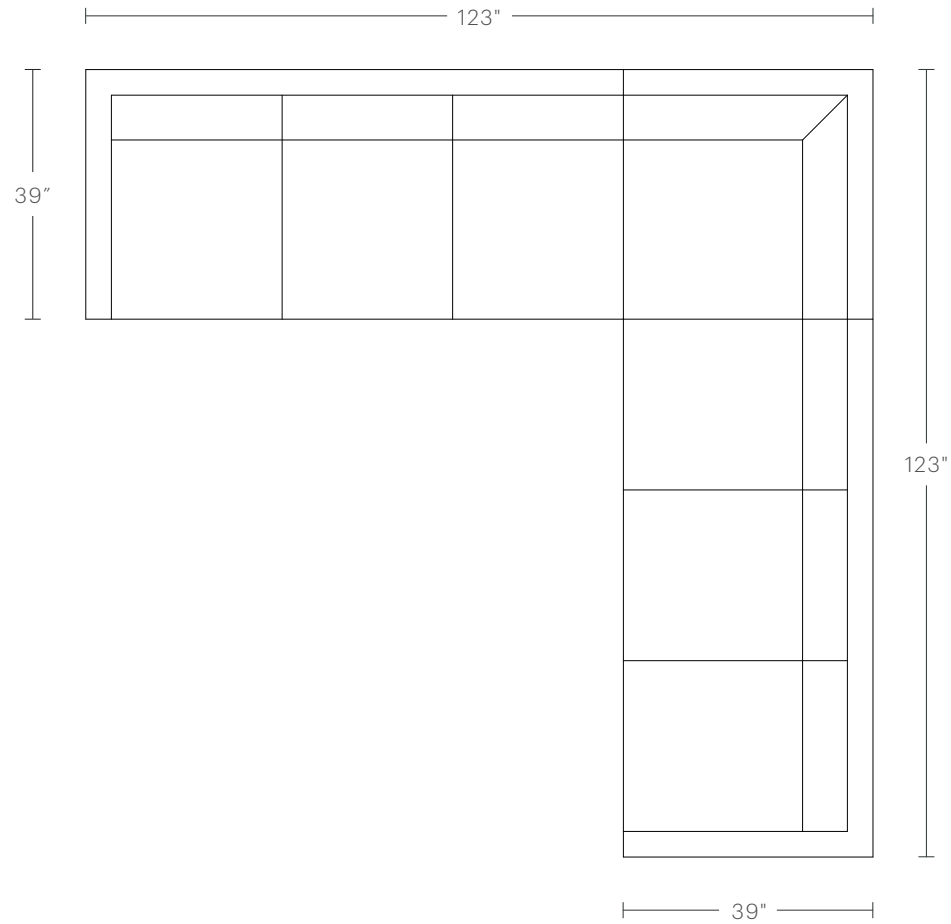

The Warren L Sectional

MAIDEN HOME

PRODUCT DIMENSIONS

123"W, 123"D

CUSHION CONFIGURATION

Eight back cushions, seven seat cushions