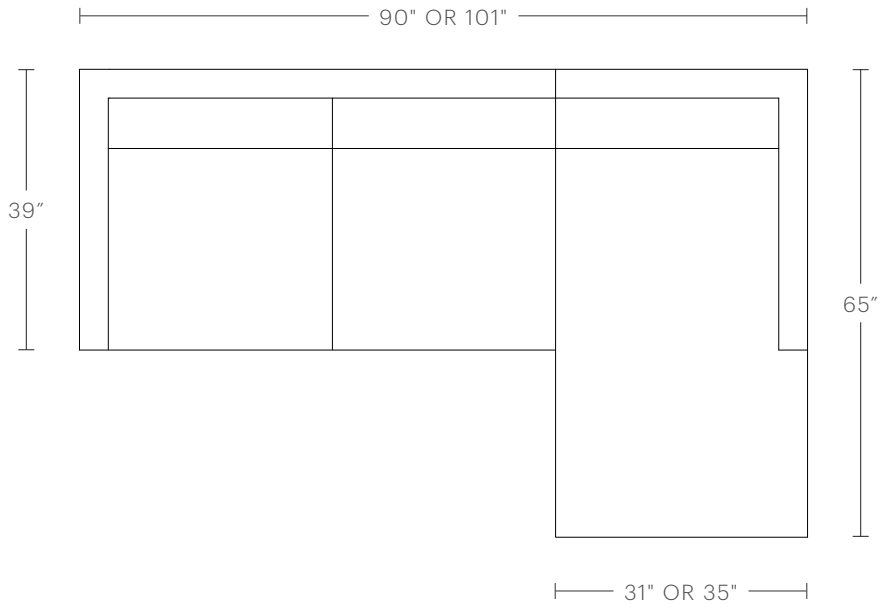

MAIDEN HOME

The general dimensions below apply to all Warren sectional components.

PRODUCT DIMENSIONS

39"D, 31"H

SEATING DIMENSIONS

22"D, 18"H

ARM DIMENSIONS

4"W, 24.5"H

DELIVERY DIMENSIONS

24.5"H with legs

The Warren Chaise Sectional

MAIDEN HOME

Available with a right or left-facing chaise.

PRODUCT DIMENSIONS

90" or 101"W, 65"D, 31"H

CUSHION CONFIGURATION

Left and right arm dimensions are interchangeable.

PRODUCT DIMENSIONS

132"W, 65"D, 31"H

CHAISE DIMENSIONS

35"W, 65"D

CUSHION CONFIGURATION

Four back cushions, four seat cushions

PRODUCT DIMENSIONS

PRODUCT DIMENSIONS

167"W, 105"D, 31"H

CHAISE DIMENSIONS

35"W, 65"D

CUSHION CONFIGURATION

Eight back cushions, seven seat cushions