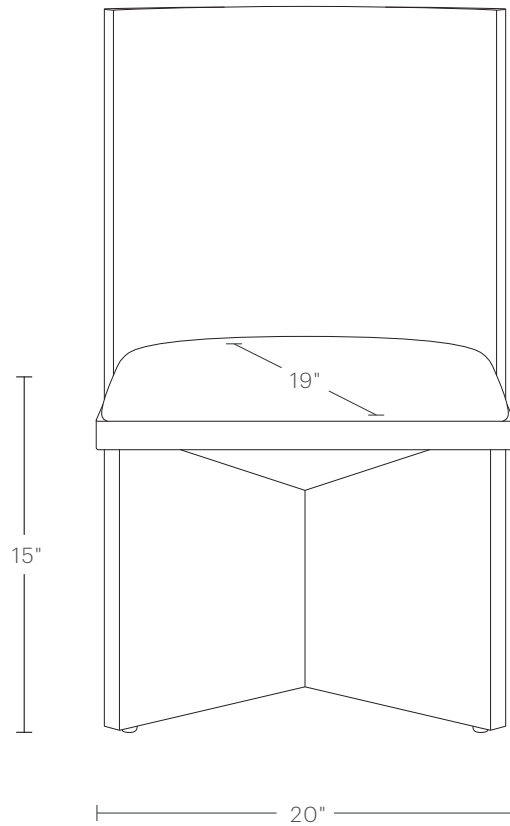

The Venice Chair

MAIDEN HOME

The Venice chair is a study in contrasts. Handcrafted with a solid white oak or walnut frame, it has a gently curved seat back and plush cushion that bring a whisper of softness to the otherwise angular design. At the base, a void welcomes conversation between lightness and darkness.

OVERALL DIMENSIONS

20"W, 20"D, 32"H

SEAT DIMENSIONS

20"W, 19"D, 15"H