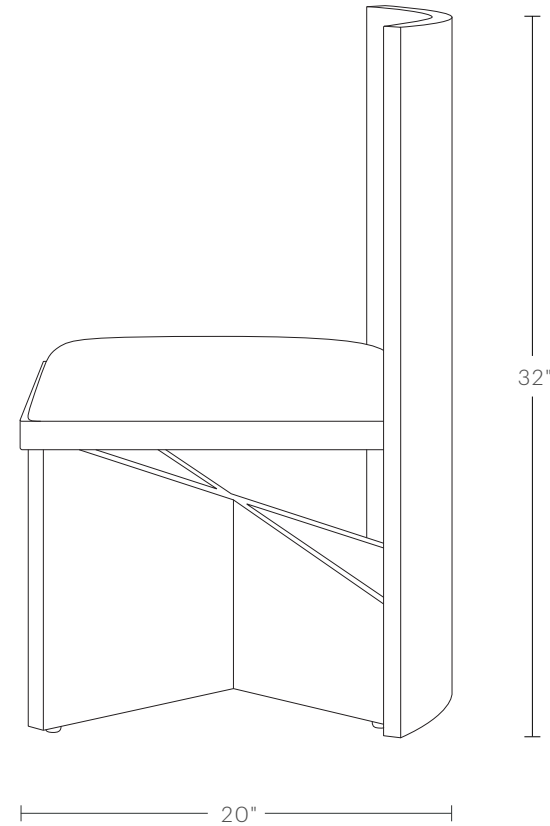

The Venice Chair

MAIDEN HOME

The Venice chair is a study in contrasts. Handcrafted with a solid white oak or walnut frame, it has a gently curved seat back and plush cushion that bring a whisper of softness to the otherwise angular design. At the base, a void welcomes conversation between lightness and darkness.

hello@maidenhome.com

(888) 513-5754

The Venice Chair

MAIDEN HOME

To ensure this piece fits through all doorways, hallways, and elevators in your home or building, please review our [Guide to Measuring for Delivery](#).

OVERALL DIMENSIONS

20"W, 20"D, 32"H

SEAT DIMENSIONS

20"W, 19"D, 15"H