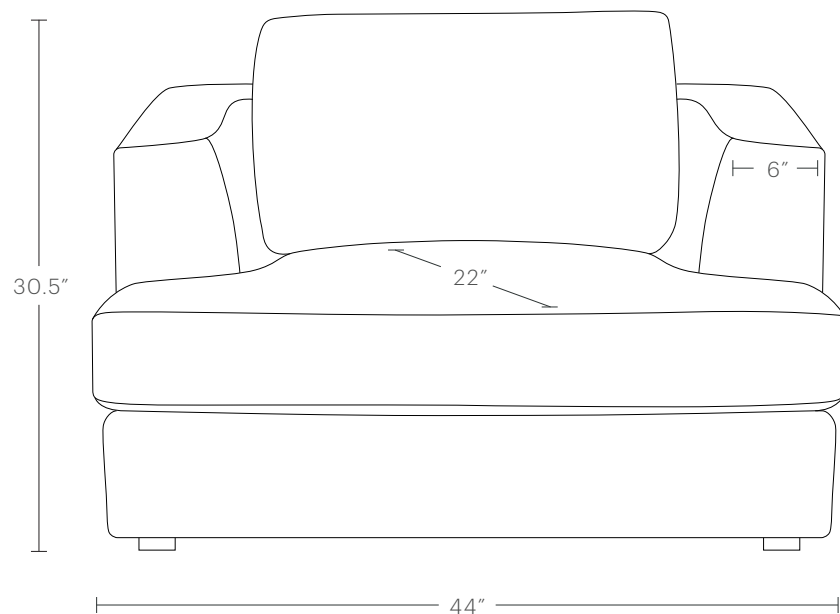

The Varick Chair and a Half

MAIDEN HOME

Bold proportions and comfort-driven curvature make The Varick a contemporary statement fit for everyday luxury. Its oversized arms and low-slung profile lend a relaxed, casual feel.

hello@maidenhome.com

(888) 513-5754

The Varick Chair and a Half

MAIDEN HOME

PRODUCT DIMENSIONS

44"W, 40"D, 30.5"H

SEATING DIMENSIONS

32"W, 22"D, 17"H

ARM DIMENSIONS

6"W (at top), 24.5"H

DELIVERY DIMENSIONS

24.5" Tall (with legs)