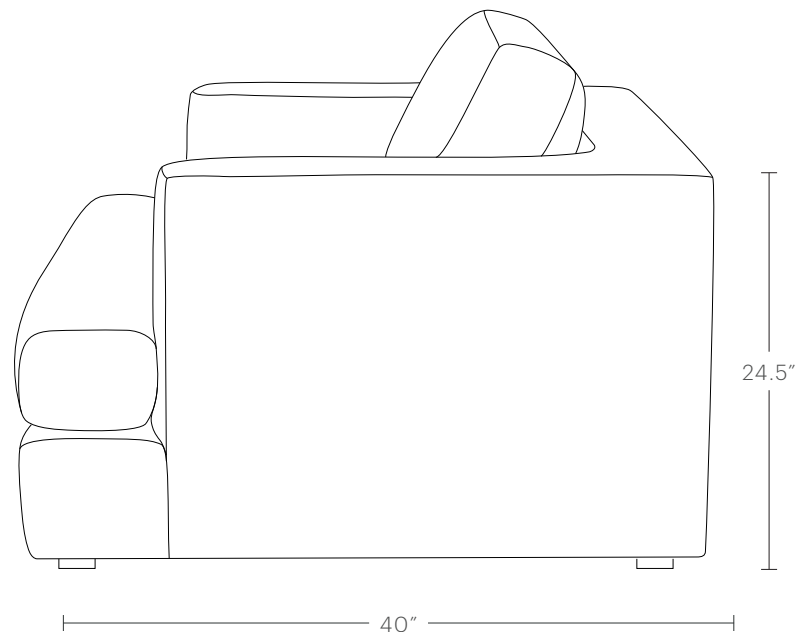

The Varick Chair and a Half

MAIDEN HOME

Bold proportions and comfort-driven curvature make The Varick a contemporary statement fit for everyday luxury. Its oversized arms and low-slung profile lend a relaxed, casual feel.

hello@maidenhome.com

(888) 513-5754

The Varick Chair and a Half

MAIDEN HOME

PRODUCT DIMENSIONS

44"W, 40"D, 30.5"H

SEATING DIMENSIONS

32"W, 22"D, 17"H

ARM DIMENSIONS

6"W (at top), 24.5"H

DELIVERY DIMENSIONS

24.5" Tall (with legs)