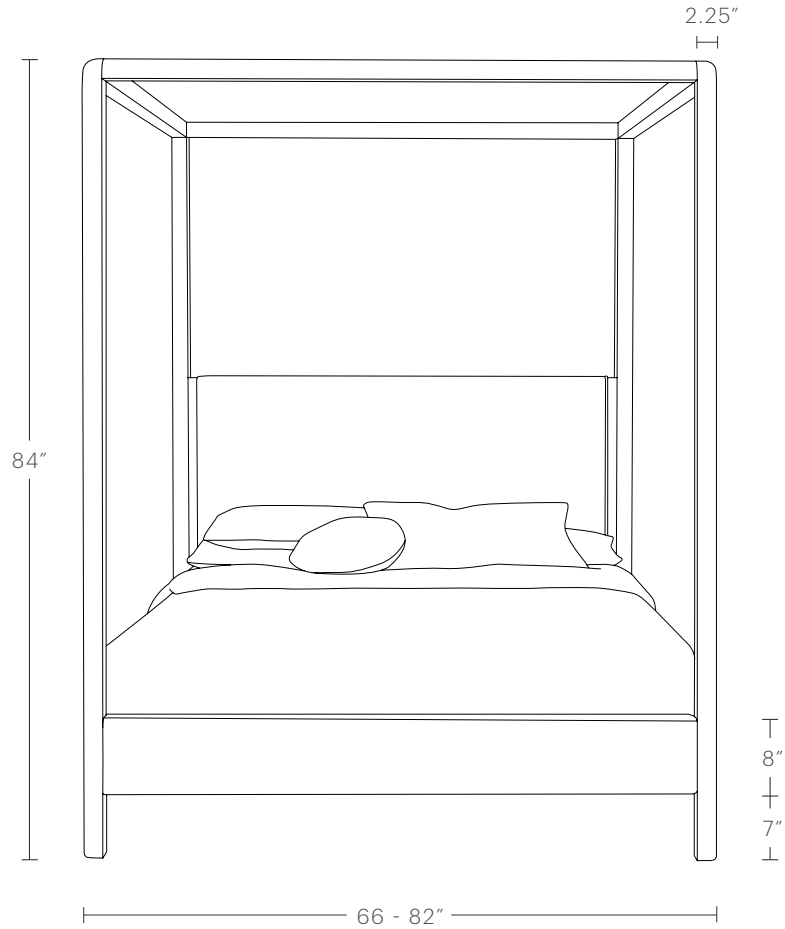

The Thompson Canopy Bed

MAIDEN HOME

An organic, refined silhouette that allows natural materiality and subtle tailoring to shine.
The Thompson makes an elegant statement in any bedroom.

hello@maidenhome.com

(888) 513-5754

The Thompson Canopy Bed

MAIDEN HOME

PRODUCT WIDTH

Queen: 66"W

King: 82" W

Cal King: 78"W

OVERALL DEPTH

Queen: 87"D

King: 87"D

Cal King: 91"D

HEADBOARD HEIGHT

48"H

CANOPY HEIGHT

84"H

INTERIOR MATTRESS SPACE

(INSET INTO FRAME 2")

Queen: 61.75 × 81.5"

King: 77.75 × 81.5"

Cal King: 73.75 × 85.5"

The Thompson Canopy Bed

MAIDEN HOME

QUEEN

14 slats