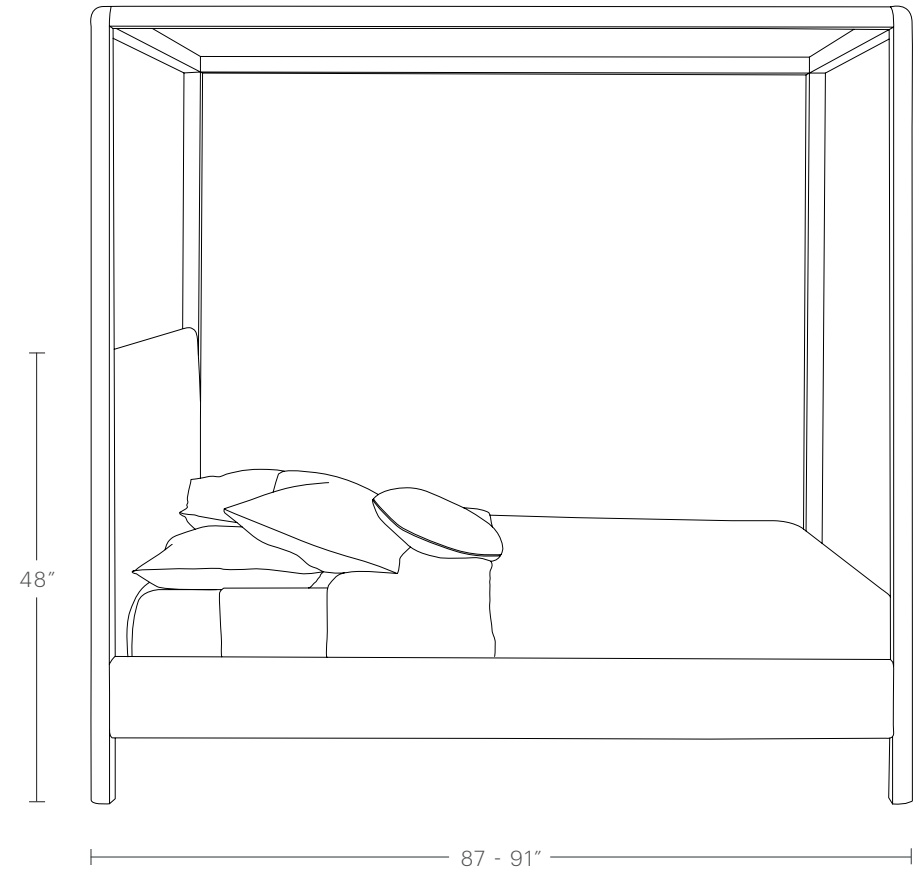

The Thompson Canopy Bed

MAIDEN HOME

An organic, refined silhouette that allows natural materiality and subtle tailoring to shine.
The Thompson makes an elegant statement in any bedroom.

hello@maidenhome.com

(888) 513-5754

The Thompson Canopy Bed

MAIDEN HOME

PRODUCT WIDTH

Queen: 66"W

King: 82" W

Cal King: 78"W

OVERALL DEPTH

Queen: 87"D

King: 87"D

Cal King: 91"D

HEADBOARD HEIGHT

48"H

CANOPY HEIGHT

84"H

INTERIOR MATTRESS SPACE

(INSET INTO FRAME 2")

Queen: 61.75 × 81.5"

King: 77.75 × 81.5"

Cal King: 73.75 × 85.5"

The Thompson Canopy Bed

MAIDEN HOME

QUEEN

14 slats