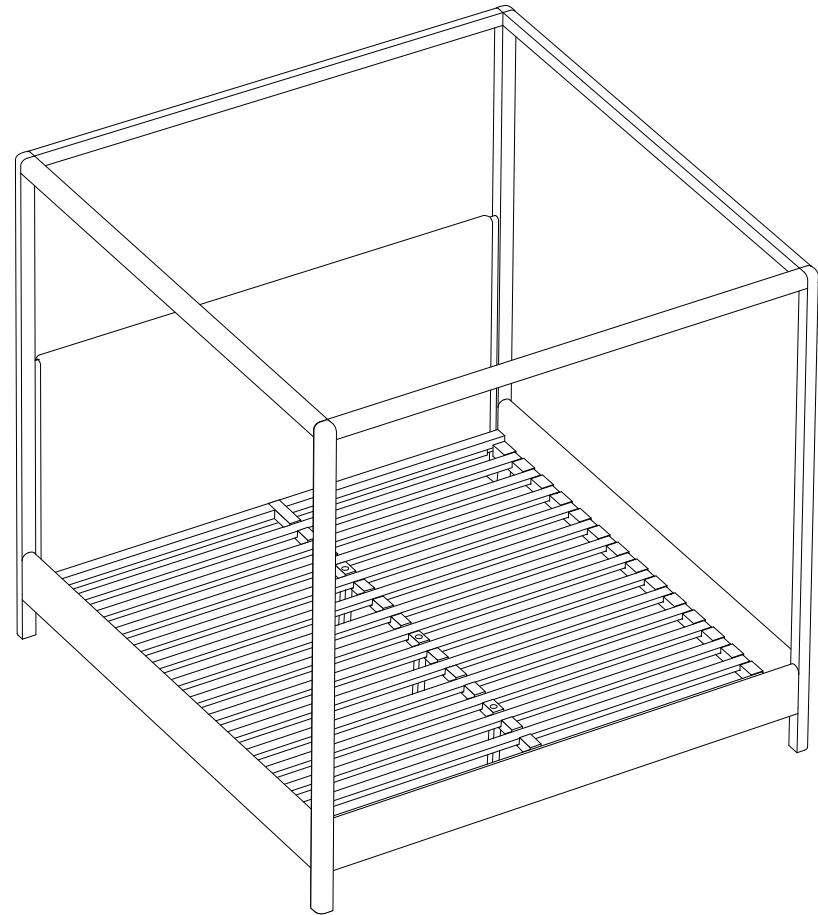

(888) 513-5754

The Thompson Canopy Bed

MAIDEN HOME

PRODUCT WIDTH

Queen: 66"W

King: 82" W

Cal King: 78"W

OVERALL DEPTH

(INSET INTO FRAME 2")

Queen: 61.75 × 81.5"

King: 77.75 × 81.5"

Cal King: 73.75 × 85.5"

The Thompson Canopy Bed

MAIDEN HOME

QUEEN

14 slats

2 center support legs

KING

14 slats

3 center support legs

CALIFORNIA KING

15 slats

3 center support legs