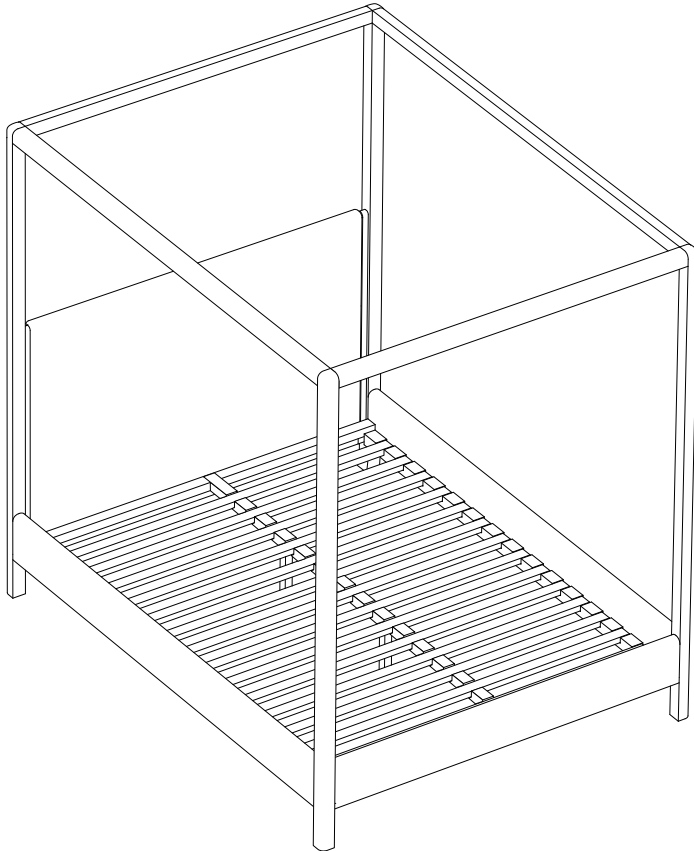

(888) 513-5754

The Thompson Canopy Bed

MAIDEN HOME

PRODUCT WIDTH

Queen: 66"W

King: 82" W

Cal King: 78"W

OVERALL DEPTH

(INSET INTO FRAME 2")

Queen: 61.75 × 81.5"

King: 77.75 × 81.5"

Cal King: 73.75 × 85.5"

The Thompson Canopy Bed

MAIDEN HOME

QUEEN

14 slats

2 center support legs

KING

14 slats

3 center support legs

CALIFORNIA KING

15 slats

3 center support legs