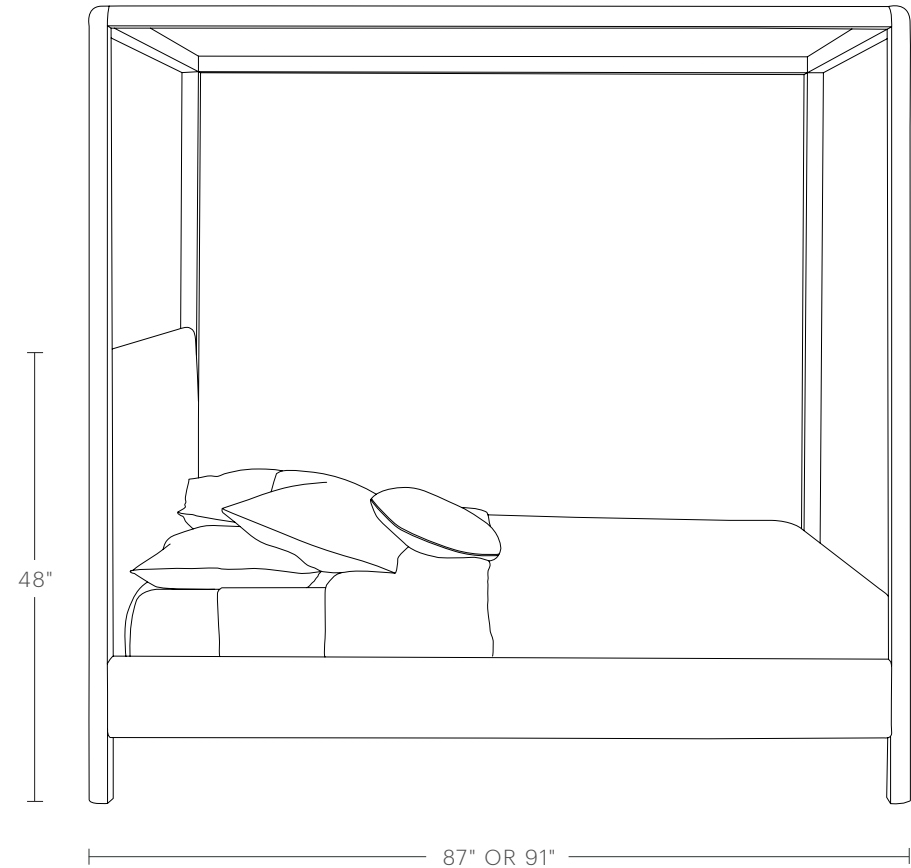

The Thompson Canopy Bed

MAIDEN HOME

An organic, refined silhouette that allows natural materiality and subtle tailoring to shine.
The Thompson makes an elegant statement in any bedroom.

hello@maidenhome.com

(888) 513-5754

The Thompson Canopy Bed

MAIDEN HOME

To ensure this piece fits through all doorways, hallways, and elevators in your home or building, please review our [Guide to Measuring for Delivery](#).

QUEEN

Overall dimensions: 66"W, 87"D, 84"H

Headboard: 48"H

Interior mattress space: 62"W, 81.5"D, 2"H

KING

Overall dimensions: 82"W, 87"D, 84"H

Headboard: 48"H

Interior mattress space: 78"W, 81.5"D, 2"H

CALIFORNIA KING

Overall dimensions: 78"W, 91"D, 84"H

Headboard: 48"H

Interior mattress space: 74"W, 85.5"D, 2"H

The Thompson Canopy Bed

MAIDEN HOME

QUEEN & KING

14 slats