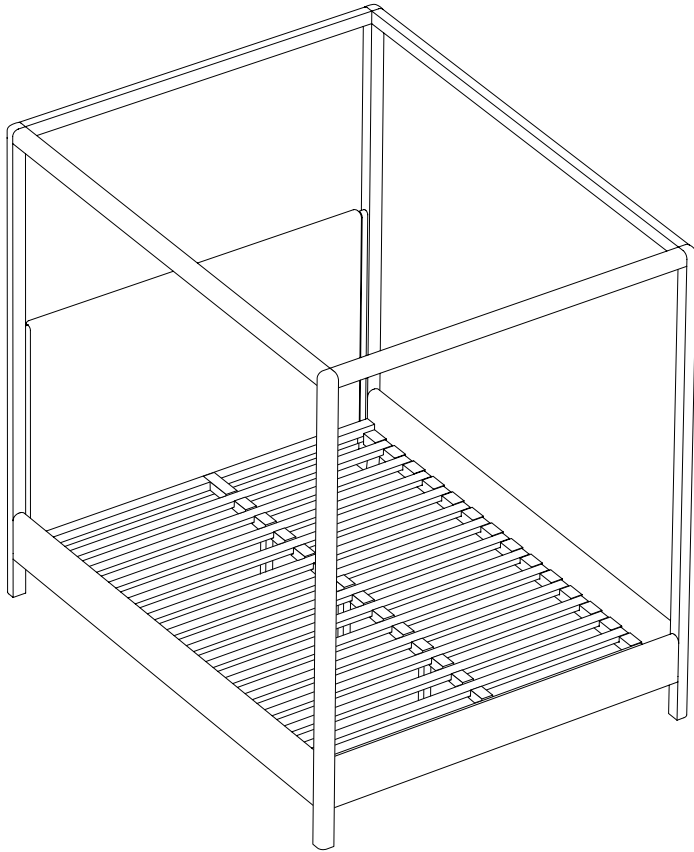

QUEEN

Overall dimensions: 66"W, 87"D, 84"H

Headboard: 48"H

Interior mattress space: 62"W, 81.5"D, 2"H

KING

Overall dimensions: 82"W, 87"D, 84"H

Headboard: 48"H

Interior mattress space: 78"W, 81.5"D, 2"H

CALIFORNIA KING

Overall dimensions: 78"W, 91"D, 84"H

Headboard: 48"H

Interior mattress space: 74"W, 85.5"D, 2"H

The Thompson Canopy Bed

MAIDEN HOME

QUEEN & KING

14 slats