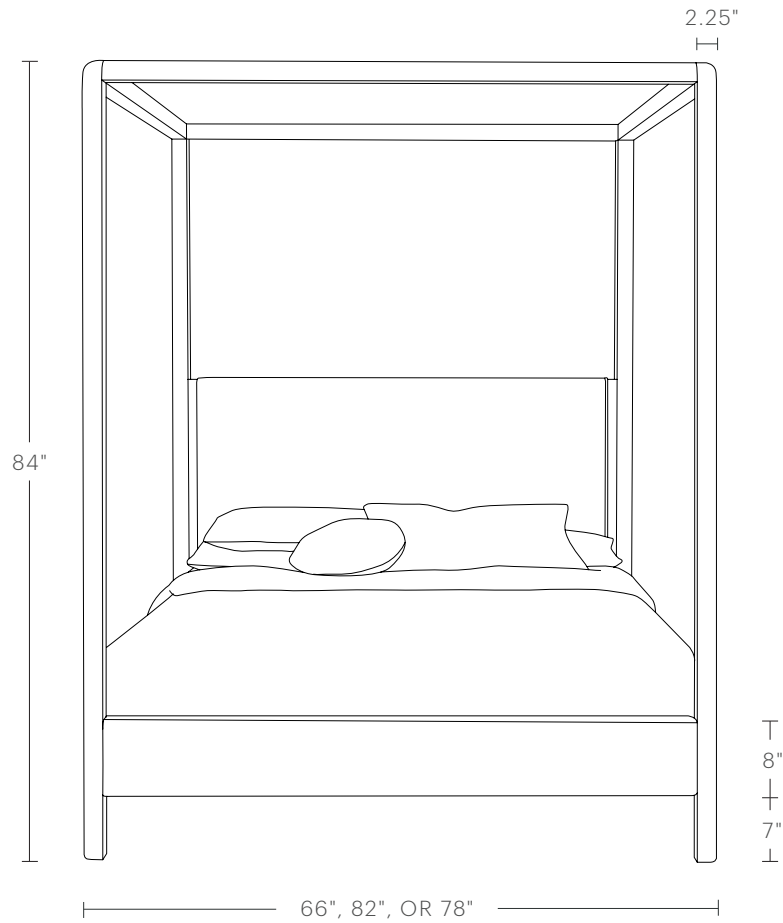

The Thompson Canopy Bed

MAIDEN HOME

An organic, refined silhouette that allows natural materiality and subtle tailoring to shine.
The Thompson makes an elegant statement in any bedroom.

hello@maidenhome.com

(888) 513-5754

The Thompson Canopy Bed

MAIDEN HOME

To ensure this piece fits through all doorways, hallways, and elevators in your home or building, please review our [Guide to Measuring for Delivery](#).

QUEEN

Overall dimensions: 66"W, 87"D, 84"H

Headboard: 48"H

Interior mattress space: 62"W, 81.5"D, 2"H

KING

Overall dimensions: 82"W, 87"D, 84"H

Headboard: 48"H

Interior mattress space: 78"W, 81.5"D, 2"H

CALIFORNIA KING

Overall dimensions: 78"W, 91"D, 84"H

Headboard: 48"H

Interior mattress space: 74"W, 85.5"D, 2"H

The Thompson Canopy Bed

MAIDEN HOME

QUEEN & KING

14 slats