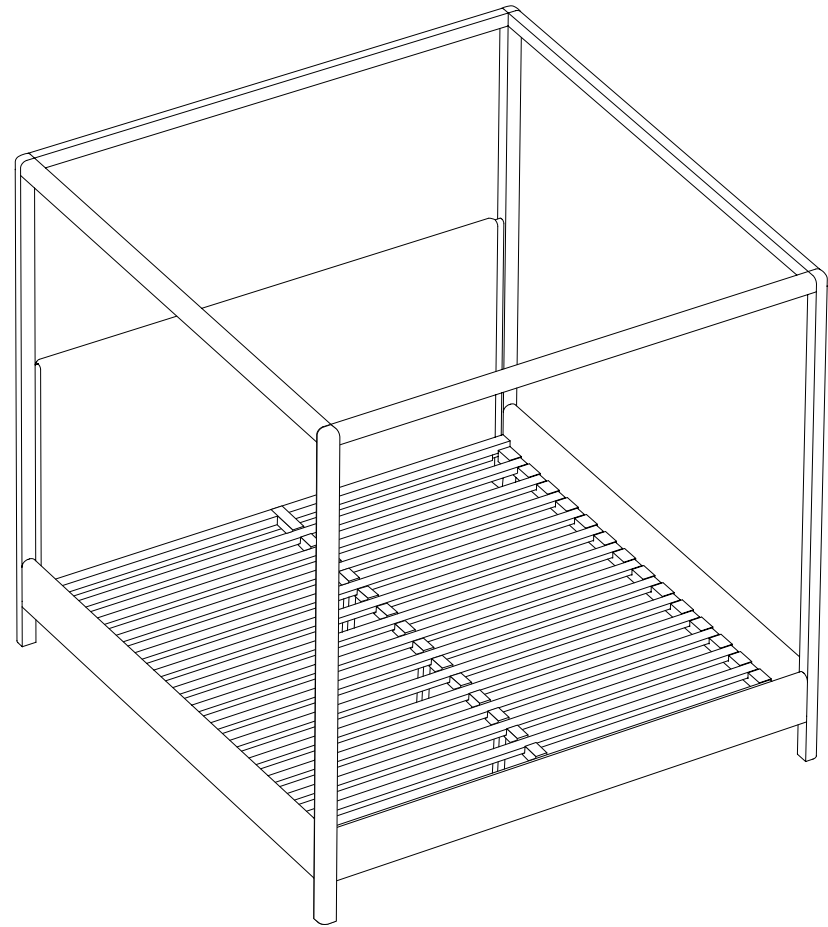

(888) 513-5754

The Thompson Canopy Bed

MAIDEN HOME

To ensure this piece fits through all doorways, hallways, and elevators in your home or building, please review our [Guide to Measuring for Delivery](#).

QUEEN

Overall dimensions: 66"W, 87"D, 84"H

Headboard: 48"H

Interior mattress space: 62"W, 81.5"D, 2"H

KING

Overall dimensions: 82"W, 87"D, 84"H

Headboard: 48"H

Interior mattress space: 78"W, 81.5"D, 2"H

CALIFORNIA KING

Overall dimensions: 78"W, 91"D, 84"H

Headboard: 48"H

Interior mattress space: 74"W, 85.5"D, 2"H

The Thompson Canopy Bed

MAIDEN HOME

QUEEN & KING

14 slats